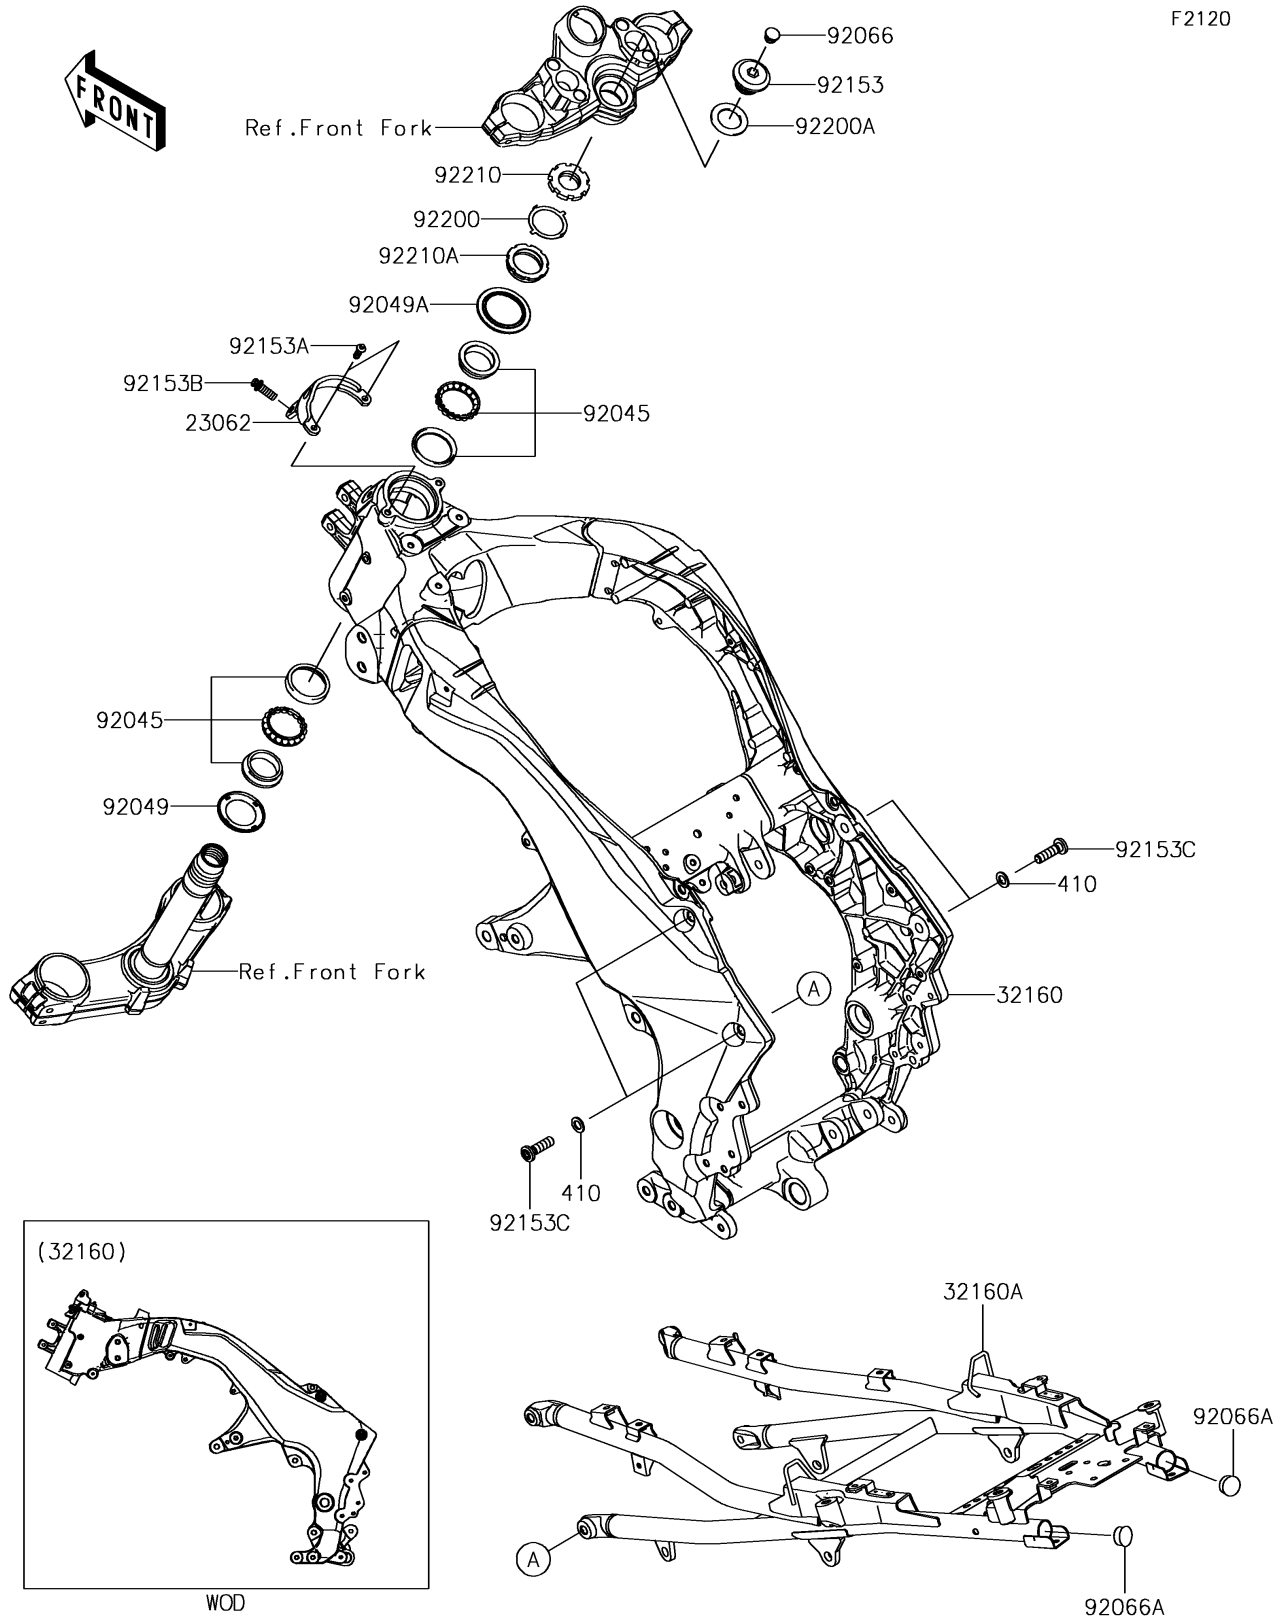

2017 Versys 1000 LT PARTS DIAGRAM

Frame

2017 Versys 1000 LT PARTS LIST

Frame

ITEM NAME	PART NUMBER	QUANTITY
BRACKET-COMP,HANDLE LOCK (Ref # 23062)	23062-0829	1
FRAME-COMP,MAIN,F.S.BLACK (Ref # 32160)	32160-0738-18R	1
FRAME-COMP,RR,F.S.BLACK (Ref # 32160A)	32160-0853-18R	1
WASHER-PLAIN-SMALL,10MM (Ref # 410)	410AA1000	4
BEARING-BALL,SF07A17PX1V1 (Ref # 92045)	92045-1384	2
SEAL-OIL,DS35X55X4 (Ref # 92049)	92049-0022	1
SEAL-OIL,43X55.5X8.6 (Ref # 92049A)	92049-0742	1
PLUG (Ref # 92066)	92066-0071	1
PLUG (Ref # 92066A)	92066-0749	2
BOLT,26MM (Ref # 92153)	92153-0474	1
BOLT,TORX,6X16 (Ref # 92153A)	92153-0967	2
BOLT,TORX,8X22 (Ref # 92153B)	92153-1273	1
BOLT,SOCKET,10X35 (Ref # 92153C)	92153-1904	4
WASHER (Ref # 92200)	92200-0036	1
WASHER,27X42X2.3 (Ref # 92200A)	92200-0081	1
NUT,35MM (Ref # 92210)	92210-0095	1
NUT,35MM (Ref # 92210A)	92210-0823	1