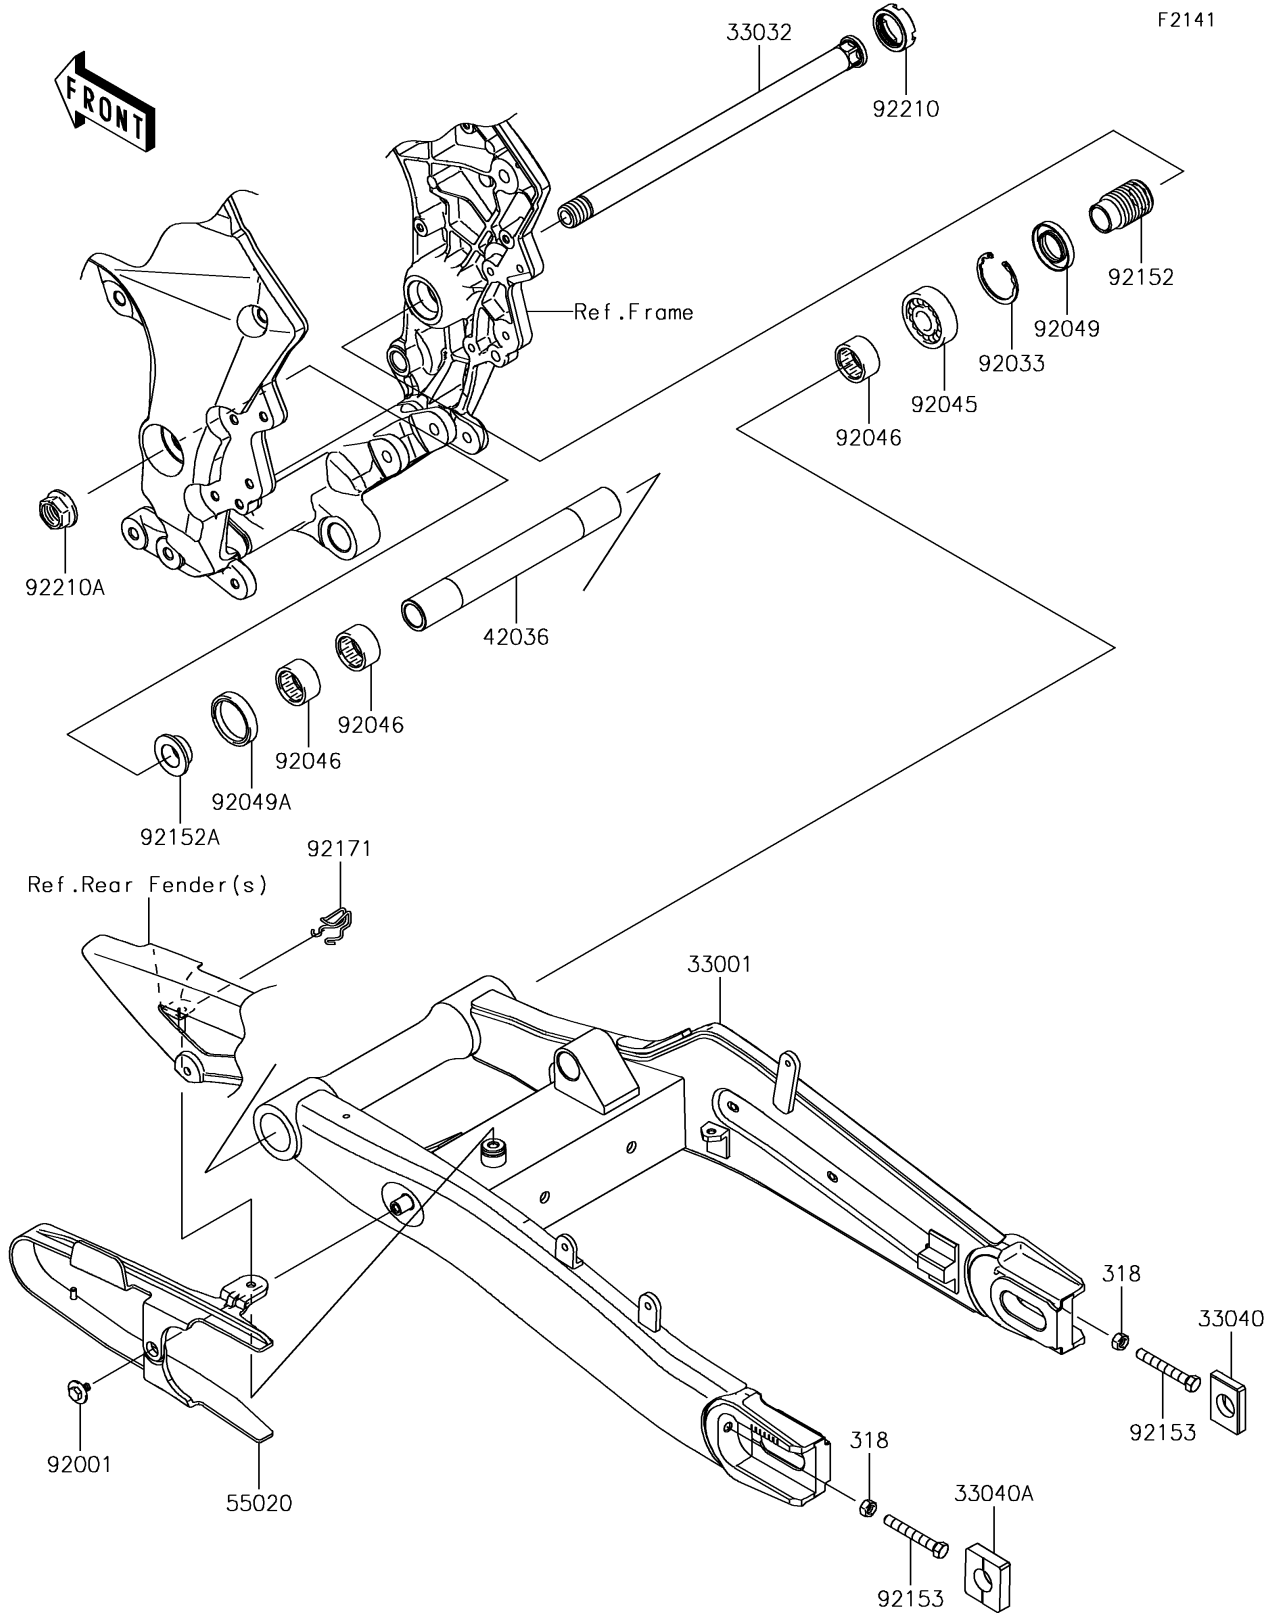

# 2017 Versys 1000 LT PARTS DIAGRAM

Swingarm

## 2017 Versys 1000 LT PARTS LIST

### Swingarm

ITEM NAME	PART NUMBER	QUANTITY
NUT-HEX-SMALL,8MM (Ref # 318)	318AA0800	2
ARM-COMP-SWING,F.S.BLACK (Ref # 33001)	33001-0635-18R	1
SHAFT-SWING ARM (Ref # 33032)	33032-0044	1
ADJUSTER-CHAIN,RH (Ref # 33040)	33040-0040	1
ADJUSTER-CHAIN,LH (Ref # 33040A)	33040-1109	1
SLEEVE,20.1X28X226 (Ref # 42036)	42036-0069	1
GUARD,CHAIN (Ref # 55020)	55020-0903	1
BOLT,6X12 (Ref # 92001)	92001-1771	1
RING-SNAP,42MM (Ref # 92033)	92033-1041	1
BEARING-BALL,6004UL11 (Ref # 92045)	92045-0017	1
BEARING-NEEDLE,7E-HVS 28X34X17 (Ref # 92046)	92046-0008	3
SEAL-OIL,MHSA25X42X6 (Ref # 92049)	92049-1314	1
SEAL-OIL,MHSA25X34X7 (Ref # 92049A)	92049-1352	1
COLLAR,SWING ARM,L=47 (Ref # 92152)	92152-0154	1
COLLAR,SWING ARM,L=12.5 (Ref # 92152A)	92152-1234	1
BOLT,8X55 (Ref # 92153)	92153-1407	2
CLAMP (Ref # 92171)	92171-0907	1
NUT,30MM (Ref # 92210)	92210-0134	1
NUT,FLANGED,20MM (Ref # 92210A)	92210-0320	1