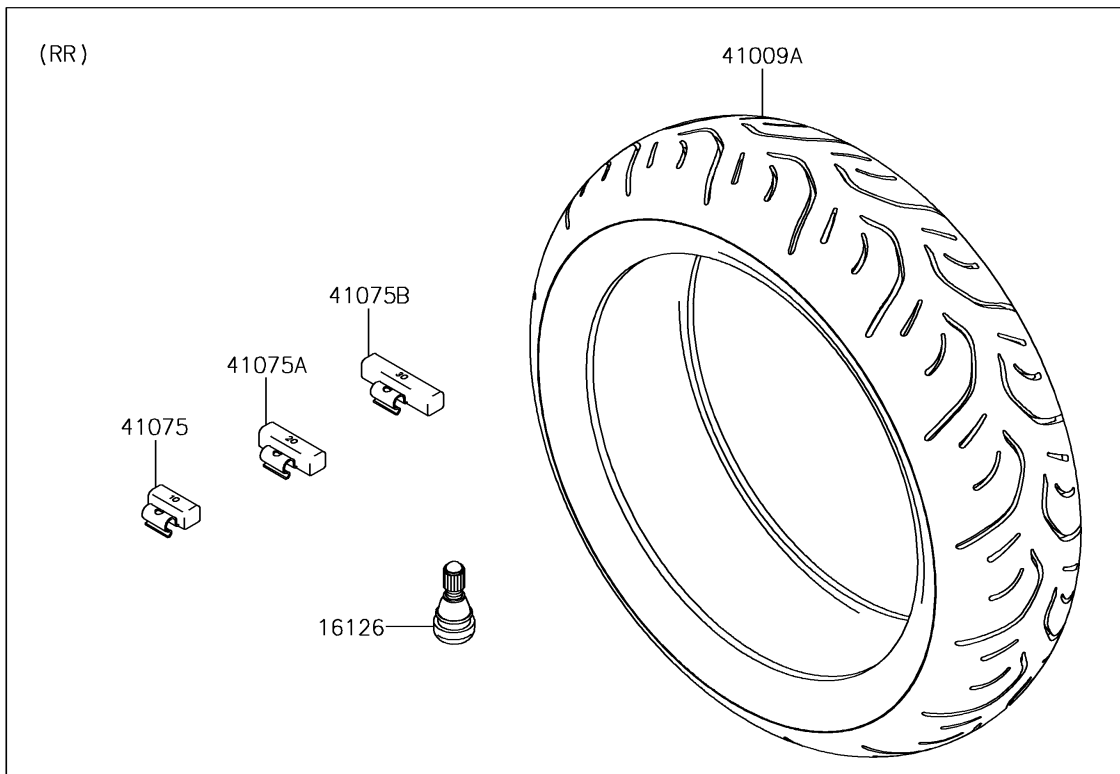

# 2018 VERSYS® 1000 LT PARTS DIAGRAM

Wheels/Tires

F2210

## 2018 VERSYS® 1000 LT PARTS LIST

### Wheels/Tires

ITEM NAME	PART NUMBER	QUANTITY
VALVE,TIRE (Ref # 16126)	16126-1140	2
TIRE,FR,120/70ZR17 58W,T30F(B) (Ref # 41009)	41009-0715	1
TIRE,RR,180/55ZR17 73W,T30R(B) (Ref # 41009A)	41009-0716	1
BALANCER-WHEEL,10G,SILVER (Ref # 41075)	41075-0007	AR
BALANCER-WHEEL,20G,SILVER (Ref # 41075A)	41075-0008	AR
BALANCER-WHEEL,30G,SILVER (Ref # 41075B)	41075-0009	AR