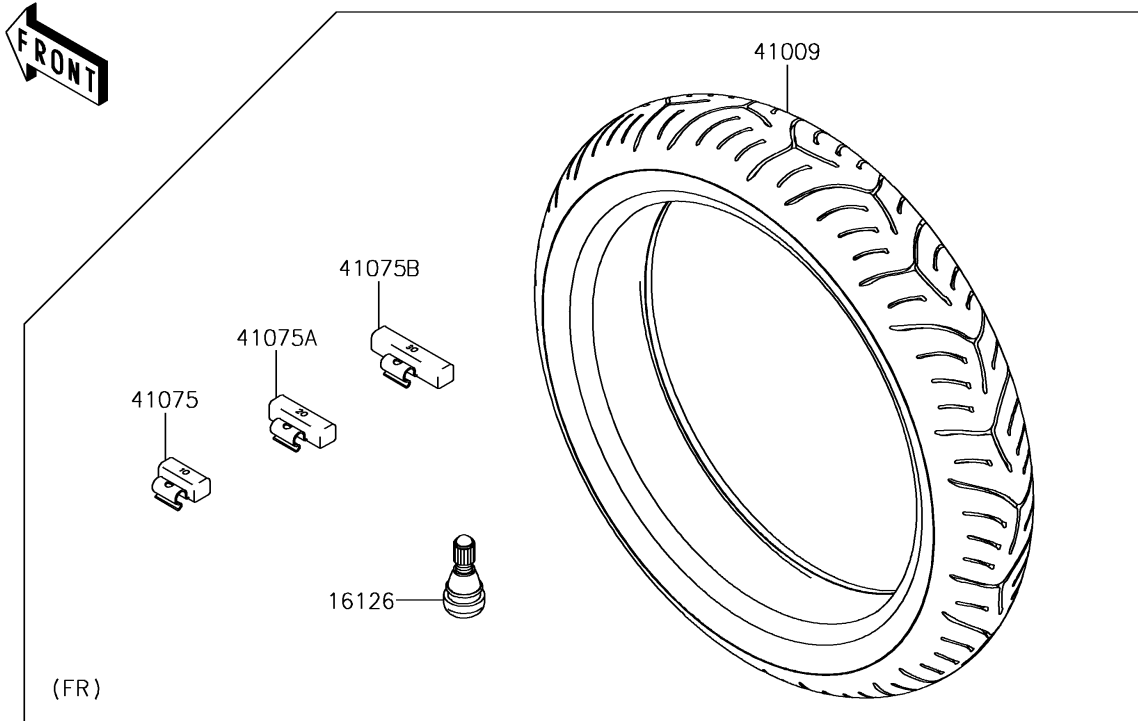

# 2018 VERSYS® 1000 LT PARTS DIAGRAM

Wheels/Tires

F2210

## 2018 VERSYS® 1000 LT PARTS LIST

### Wheels/Tires

ITEM NAME	PART NUMBER	QUANTITY
VALVE,TIRE (Ref # 16126)	16126-1140	2
TIRE,FR,120/70ZR17 58W,T30F(B) (Ref # 41009)	41009-0715	1
TIRE,RR,180/55ZR17 73W,T30R(B) (Ref # 41009A)	41009-0716	1
BALANCER-WHEEL,10G,SILVER (Ref # 41075)	41075-0007	AR
BALANCER-WHEEL,20G,SILVER (Ref # 41075A)	41075-0008	AR
BALANCER-WHEEL,30G,SILVER (Ref # 41075B)	41075-0009	AR