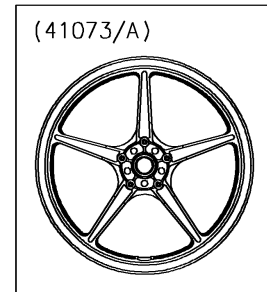

2017 Versys 1000 LT PARTS DIAGRAM

Front Hub

F2230

WOD

2017 Versys 1000 LT PARTS LIST

Front Hub

ITEM NAME	PART NUMBER	QUANTITY
AXLE,FR (Ref # 41068)	41068-0595	1
WHEEL-ASSY,FR,G.BLACK (Ref # 41073)	41073-0719-18F	1
BEARING-BALL,#6005UU (Ref # 601)	601B6005UU	2
SEAL-OIL,32X47X5 (Ref # 92049)	92049-0795	2
COLLAR,FR HUB,L=115 (Ref # 92152)	92152-0242	1
COLLAR,FR AXLE,L=10.5 (Ref # 92152A)	92152-0474	2