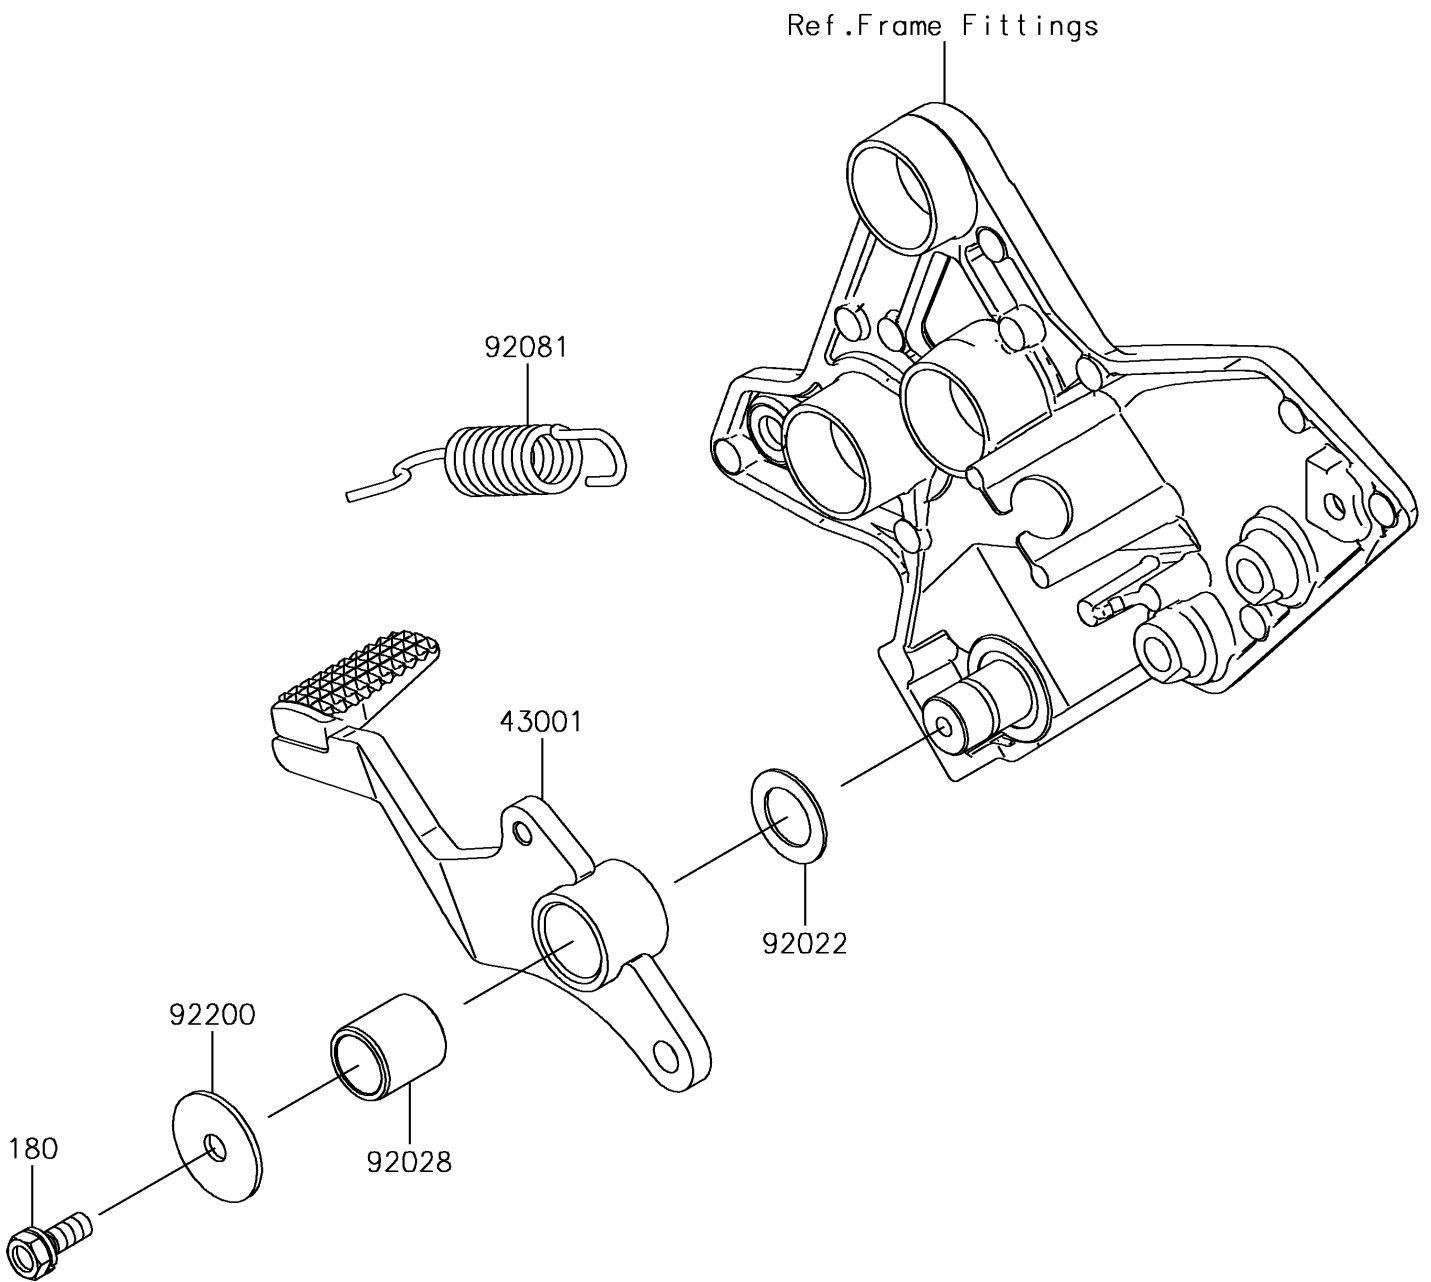

2017 Versys 1000 LT PARTS DIAGRAM

Brake Pedal

F2260

2017 Versys 1000 LT PARTS LIST

Brake Pedal

ITEM NAME	PART NUMBER	QUANTITY
BOLT-UPSET-WS,6X16 (Ref # 180)	180BA0616	1
LEVER-BRAKE,PEDAL (Ref # 43001)	43001-0735	1
WASHER,15.3X24X1 (Ref # 92022)	92022-326	1
BUSHING,BRAKE PEDAL (Ref # 92028)	92028-1282	1
SPRING,BRAKE PEDAL (Ref # 92081)	92081-1833	1
WASHER,7X28X1.6 (Ref # 92200)	92200-0279	1