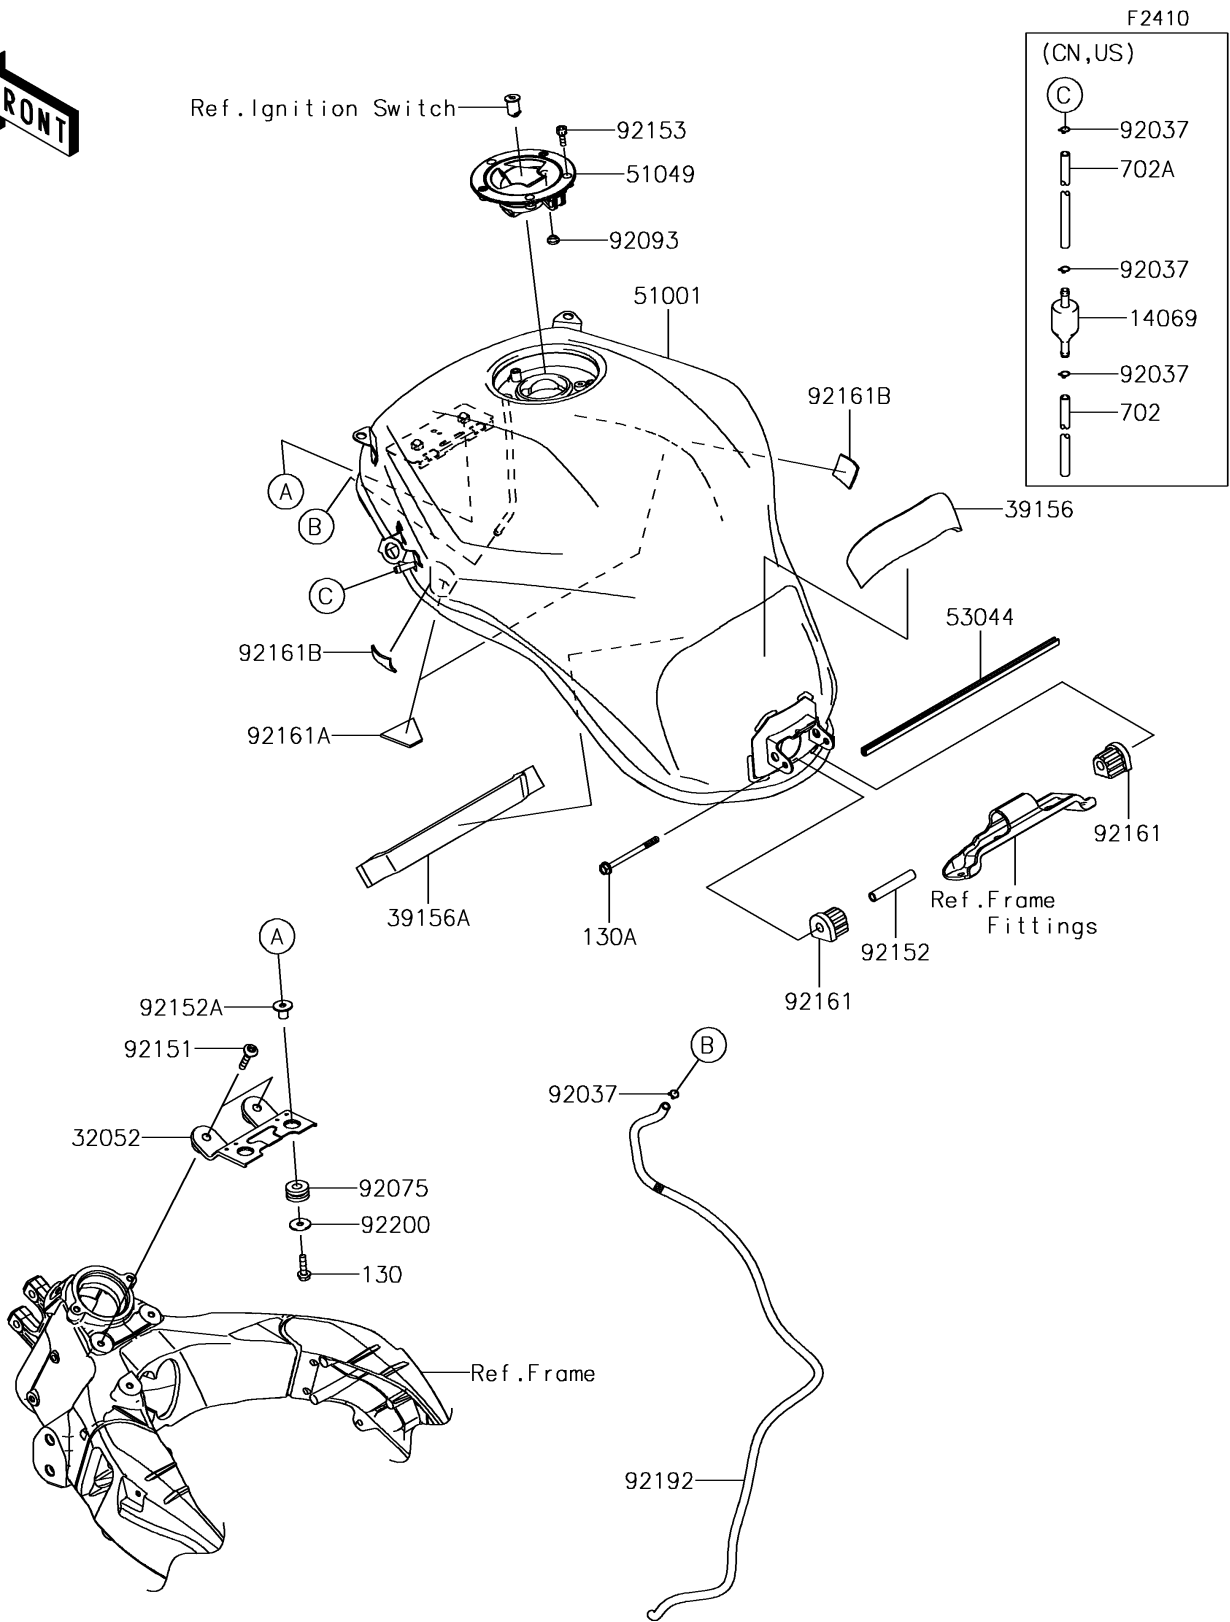

# 2017 Versys 1000 LT PARTS DIAGRAM

Fuel Tank

## 2017 Versys 1000 LT PARTS LIST

### Fuel Tank

ITEM NAME	PART NUMBER	QUANTITY
BOLT-FLANGED,6X22 (Ref # 130)	130BA0622	2
BOLT-FLANGED,6X70 (Ref # 130A)	130BB0670	1
BREATHER,TANK (Ref # 14069)	14069-0008	1
BRACKET-TANK,F.S.BLACK (Ref # 32052)	32052-0749-18R	1
PAD,FUEL TANK,RR (Ref # 39156)	39156-0982	1
PAD,25X260X10 (Ref # 39156A)	39156-1866	1
TANK-COMP-FUEL,M.S.BLACK (Ref # 51001)	51001-0816-660	1
CAP-TANK,FUEL (Ref # 51049)	51049-0039	1
TRIM (Ref # 53044)	53044-1296	1
TUBE-RUBBER,6X200 (Ref # 702)	702A06200	1
TUBE-RUBBER,6X9X450 (Ref # 702A)	702A06450	1
CLAMP,TUBE (Ref # 92037)	92037-010	1
DAMPER,10X24X12 (Ref # 92075)	92075-1690	2
SEAL,FUEL TANK CAP (Ref # 92093)	92093-1030	1
BOLT,SOCKET,6X30 (Ref # 92151)	92151-1605	2
COLLAR,6.8X10X60 (Ref # 92152)	92152-1182	1
COLLAR,6.3X9.5X14.1 (Ref # 92152A)	92152-1847	2
BOLT,SOCKET,5X16 (Ref # 92153)	92153-1616	3
DAMPER,FUEL TANK,RR (Ref # 92161)	92161-1330	2
DAMPER,30X48X3 (Ref # 92161A)	92161-1768	2
DAMPER,25X25X2 (Ref # 92161B)	92161-1770	2
TUBE,6X9X926(30) (Ref # 92192)	92192-1024	1
WASHER,6.5X22X1.6 (Ref # 92200)	92200-1087	2
CLAMP,TUBE (Ref # 92037)	92037-010	4