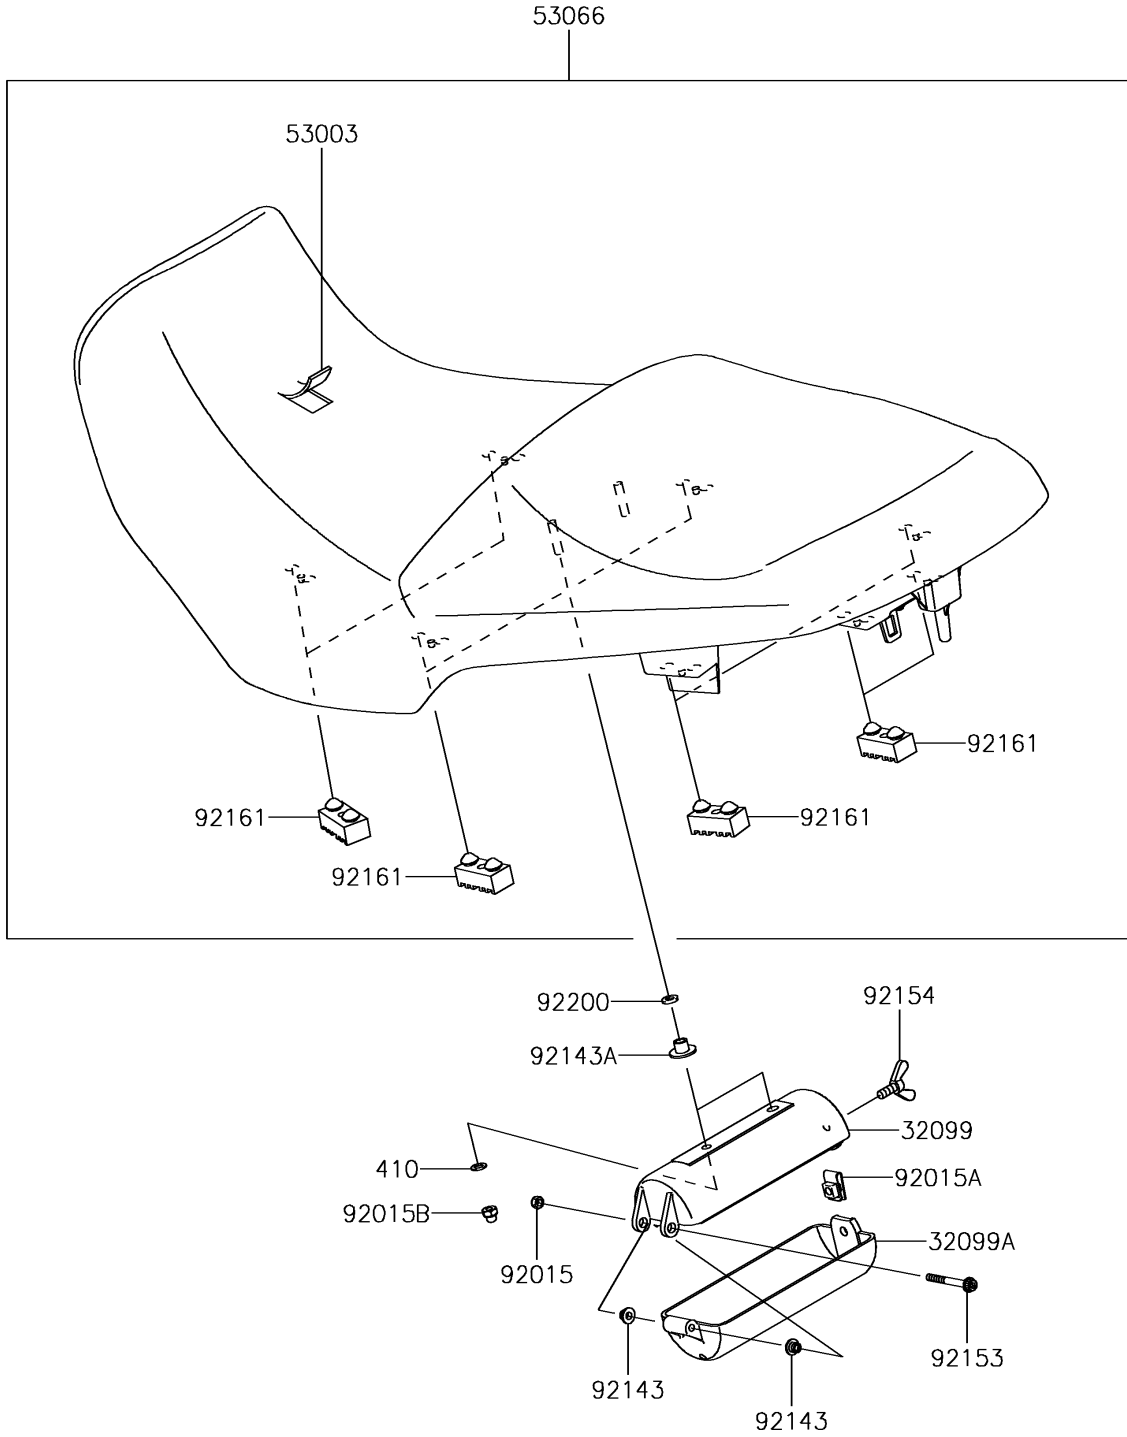

2017 Versys 1000 LT PARTS DIAGRAM

Seat

F2510

2017 Versys 1000 LT PARTS LIST

Seat

ITEM NAME	PART NUMBER	QUANTITY
CASE,TOOL,BODY (Ref # 32099)	32099-1184	1
CASE,TOOL,CAP (Ref # 32099A)	32099-1185	1
WASHER-PLAIN-SMALL,6MM (Ref # 410)	410AB0600	2
LEATHER,SEAT,BLACK (Ref # 53003)	53003-0330-MA	1
SEAT-ASSY,BLACK (Ref # 53066)	53066-0561-MA	1
NUT,LOCK,5MM (Ref # 92015)	92015-1221	1
NUT,6MM (Ref # 92015A)	92015-1602	1
NUT,6MM (Ref # 92015B)	92015-2272	2
COLLAR (Ref # 92143)	92143-1234	2
COLLAR (Ref # 92143A)	92143-1962	2
BOLT,ADJUST,5X45 (Ref # 92153)	92153-1216	1
BOLT,WING,6X15 (Ref # 92154)	92154-1051	1
DAMPER,SEAT (Ref # 92161)	92161-0050	8
WASHER,6.2X12X1.6 (Ref # 92200)	92200-0806	2