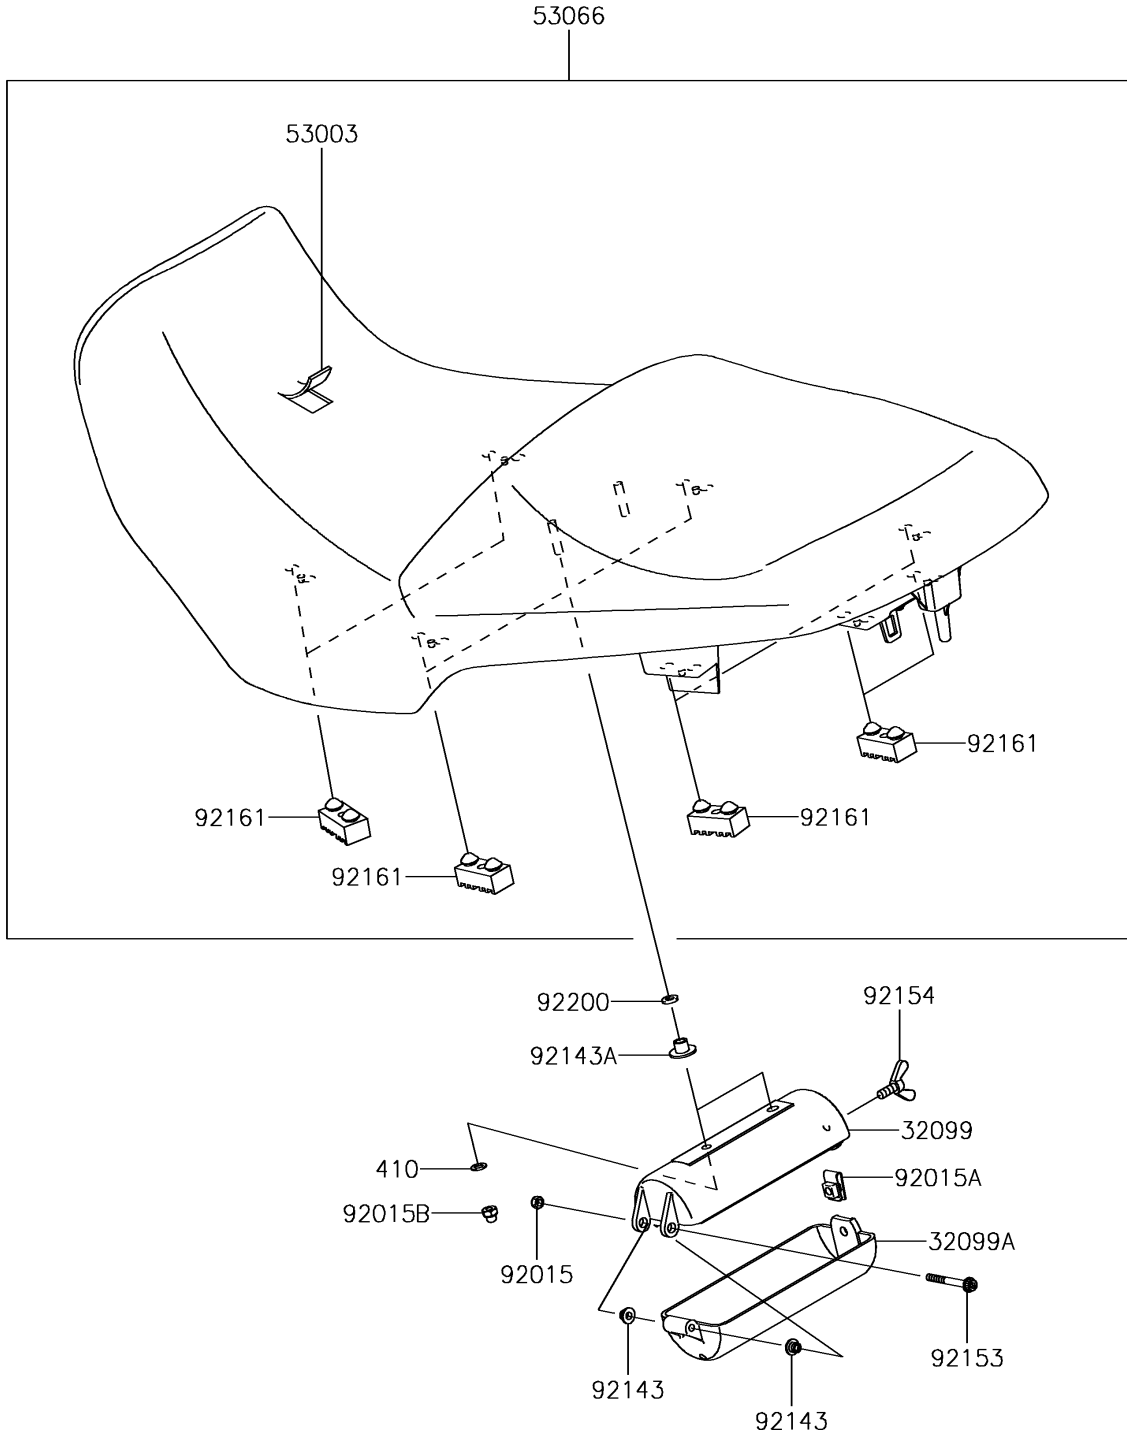

# 2017 Versys 1000 LT PARTS DIAGRAM

Seat

F2510

## 2017 Versys 1000 LT PARTS LIST

### Seat

ITEM NAME	PART NUMBER	QUANTITY
CASE,TOOL,BODY (Ref # 32099)	32099-1184	1
CASE,TOOL,CAP (Ref # 32099A)	32099-1185	1
WASHER-PLAIN-SMALL,6MM (Ref # 410)	410AB0600	2
LEATHER,SEAT,BLACK (Ref # 53003)	53003-0330-MA	1
SEAT-ASSY,BLACK (Ref # 53066)	53066-0561-MA	1
NUT,LOCK,5MM (Ref # 92015)	92015-1221	1
NUT,6MM (Ref # 92015A)	92015-1602	1
NUT,6MM (Ref # 92015B)	92015-2272	2
COLLAR (Ref # 92143)	92143-1234	2
COLLAR (Ref # 92143A)	92143-1962	2
BOLT,ADJUST,5X45 (Ref # 92153)	92153-1216	1
BOLT,WING,6X15 (Ref # 92154)	92154-1051	1
DAMPER,SEAT (Ref # 92161)	92161-0050	8
WASHER,6.2X12X1.6 (Ref # 92200)	92200-0806	2