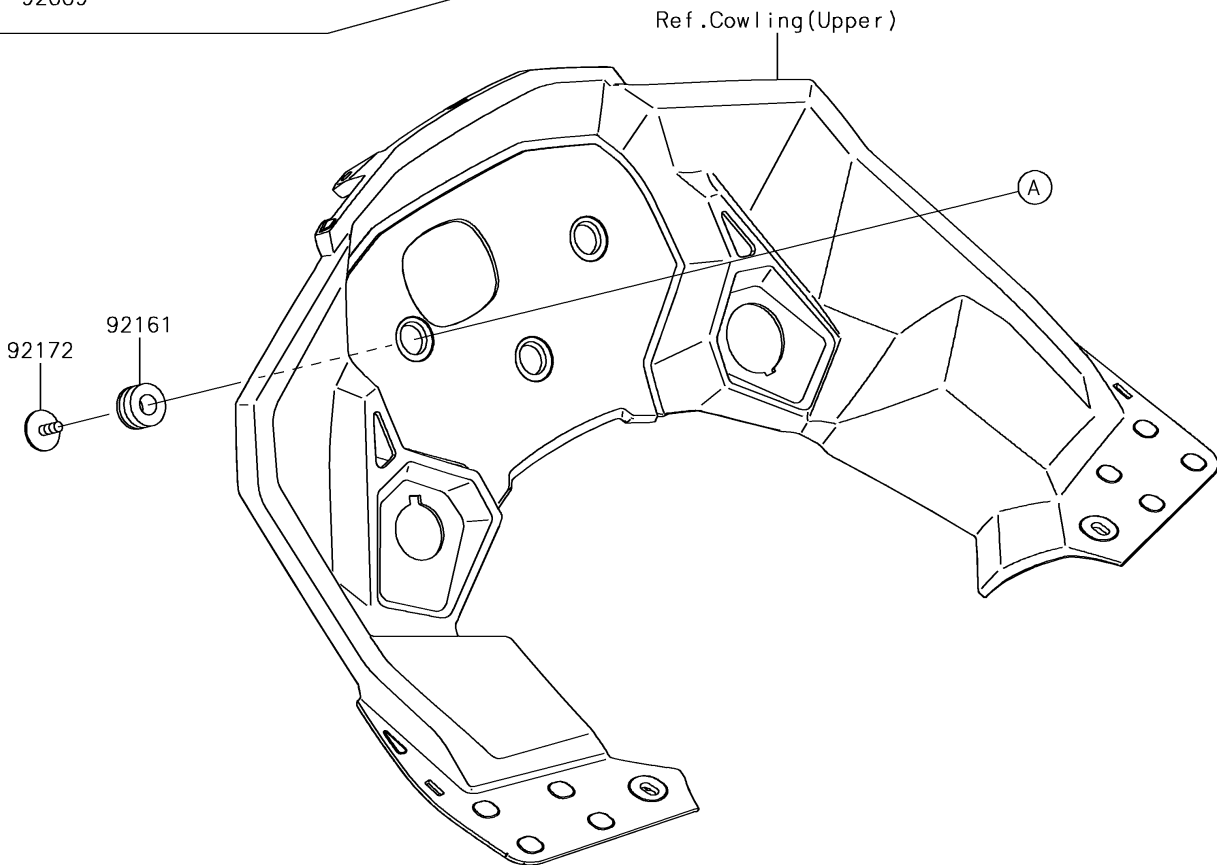

2017 Versys 1000 LT PARTS DIAGRAM

Meter(s)

F2530

2017 Versys 1000 LT PARTS LIST

Meter(s)

ITEM NAME	PART NUMBER	QUANTITY
COVER,METER,LWR (Ref # 14092)	14092-0882	1
COVER-METER CASE,UPP (Ref # 25023)	25023-0105	1
METER-ASSY,COMBINATION,ABS (Ref # 25031)	25031-0730	1
METER,TACHO&LCD (Ref # 28011)	28011-0684	1
SCREW,TAPPING,3X16 (Ref # 92009)	92009-1391	9
DAMPER (Ref # 92161)	92161-0036	3
SCREW,TAPPING,WP,5X14 (Ref # 92172)	92172-0441	3