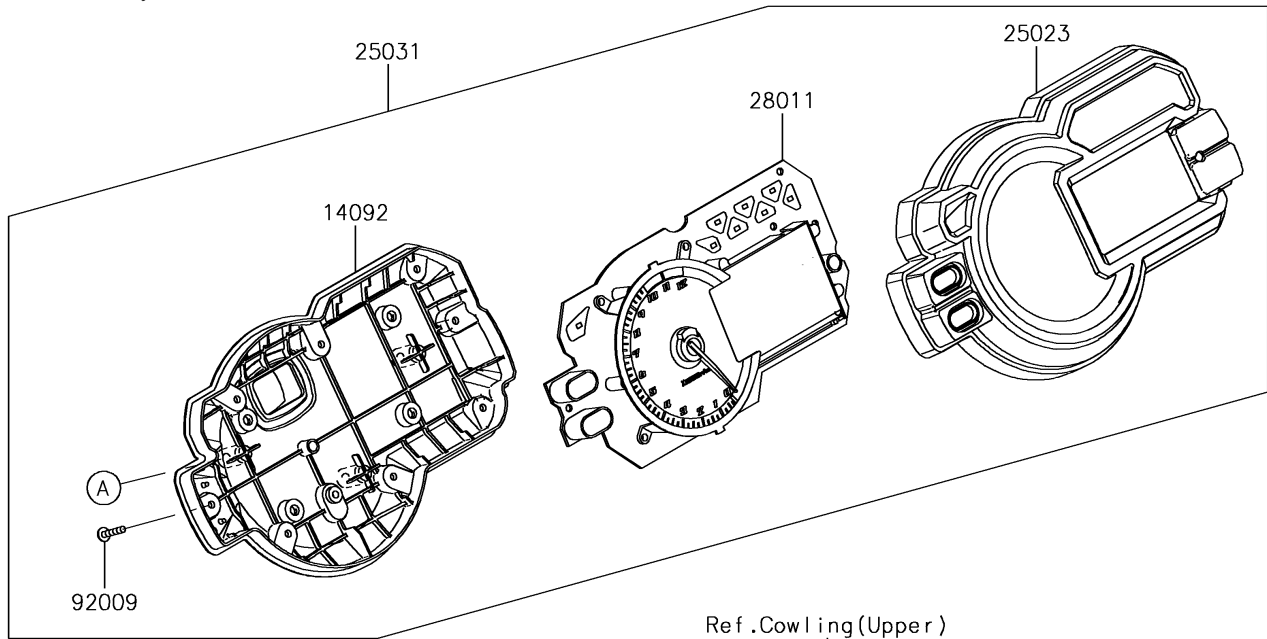

2017 Versys 1000 LT PARTS DIAGRAM

Meter(s)

F2530

2017 Versys 1000 LT PARTS LIST

Meter(s)

ITEM NAME	PART NUMBER	QUANTITY
COVER,METER,LWR (Ref # 14092)	14092-0882	1
COVER-METER CASE,UPP (Ref # 25023)	25023-0105	1
METER-ASSY,COMBINATION,ABS (Ref # 25031)	25031-0730	1
METER,TACHO&LCD (Ref # 28011)	28011-0684	1
SCREW,TAPPING,3X16 (Ref # 92009)	92009-1391	9
DAMPER (Ref # 92161)	92161-0036	3
SCREW,TAPPING,WP,5X14 (Ref # 92172)	92172-0441	3