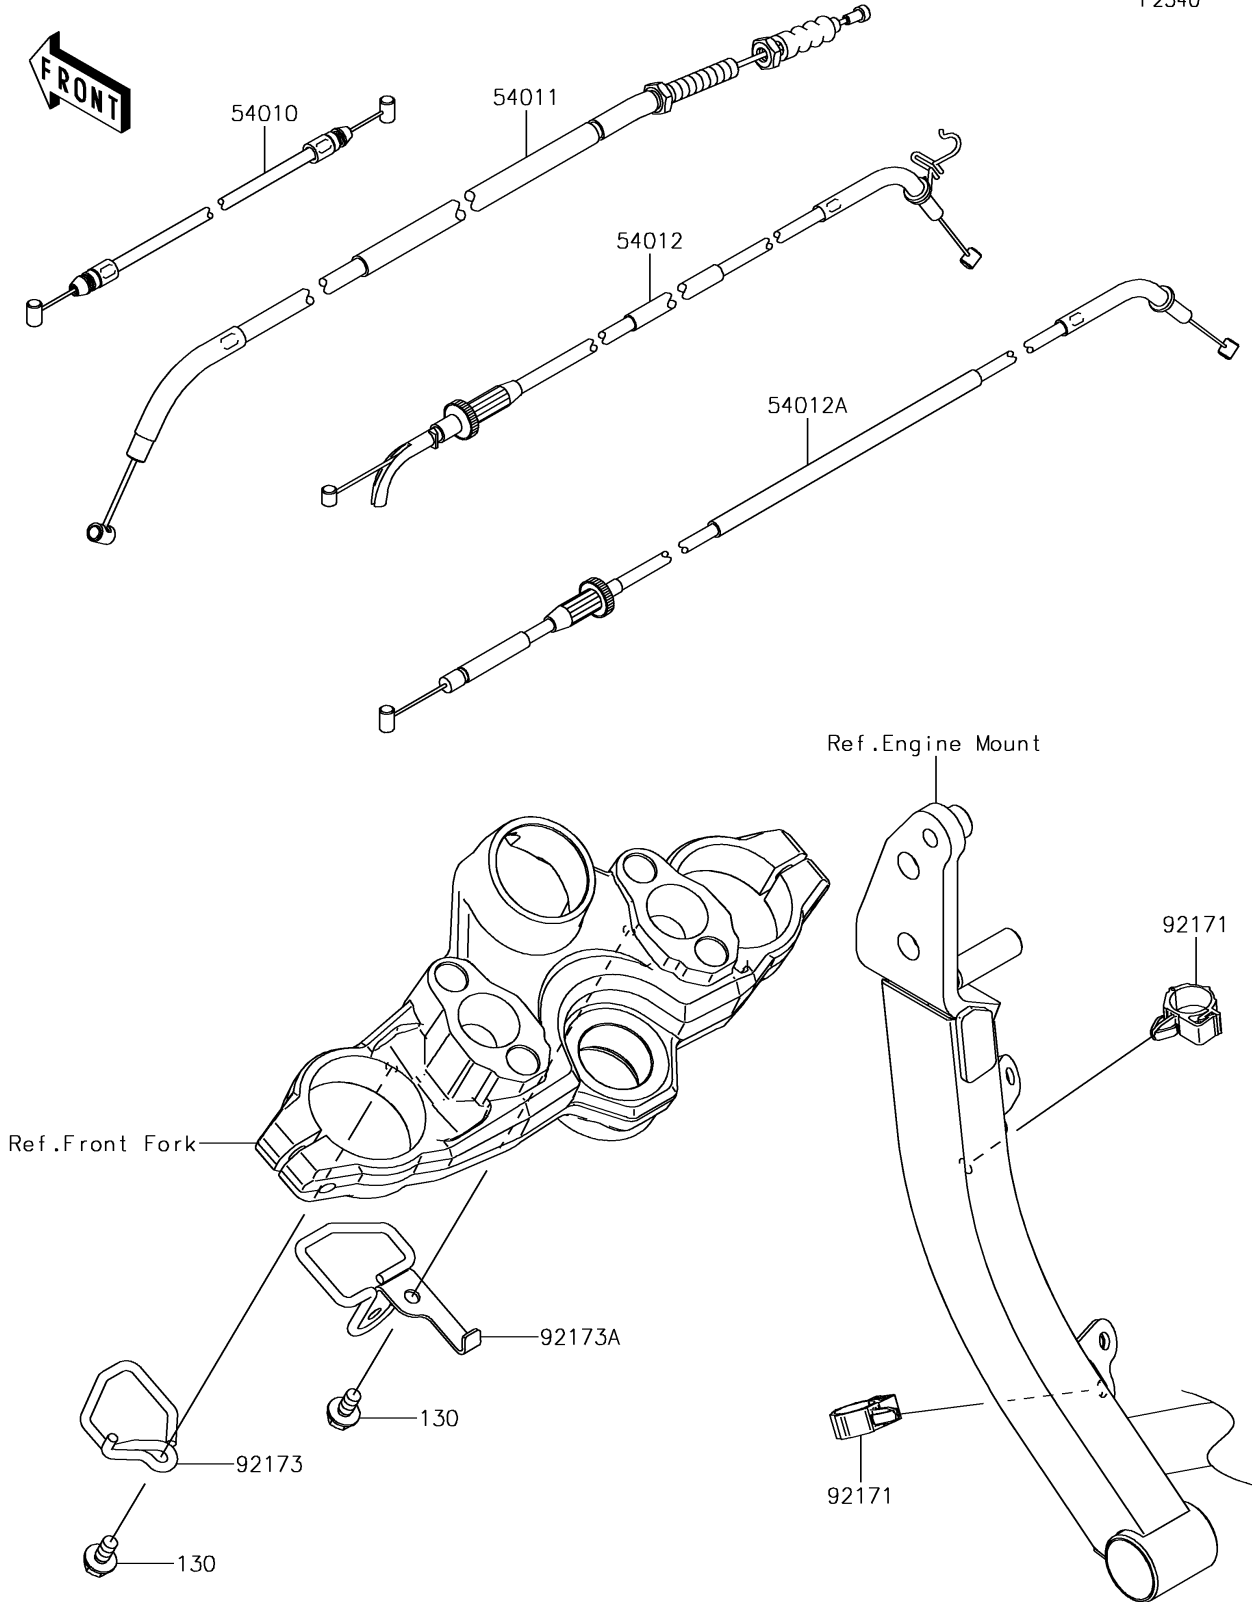

2017 Versys 1000 LT PARTS DIAGRAM

Cables

F2540

2017 Versys 1000 LT PARTS LIST

Cables

ITEM NAME	PART NUMBER	QUANTITY
BOLT-FLANGED,6X12 (Ref # 130)	130BA0612	2
CABLE,SEAT LOCK (Ref # 54010)	54010-0029	1
CABLE-CLUTCH (Ref # 54011)	54011-0594	1
CABLE-THROTTLE,OPENING (Ref # 54012)	54012-0567	1
CABLE-THROTTLE,CLOSING (Ref # 54012A)	54012-0568	1
CLAMP,BRAKE HOSE (Ref # 92171)	92171-0316	2
CLAMP,CABLE,LH (Ref # 92173)	92173-1316	1
CLAMP,CABLE,RH (Ref # 92173A)	92173-1318	1