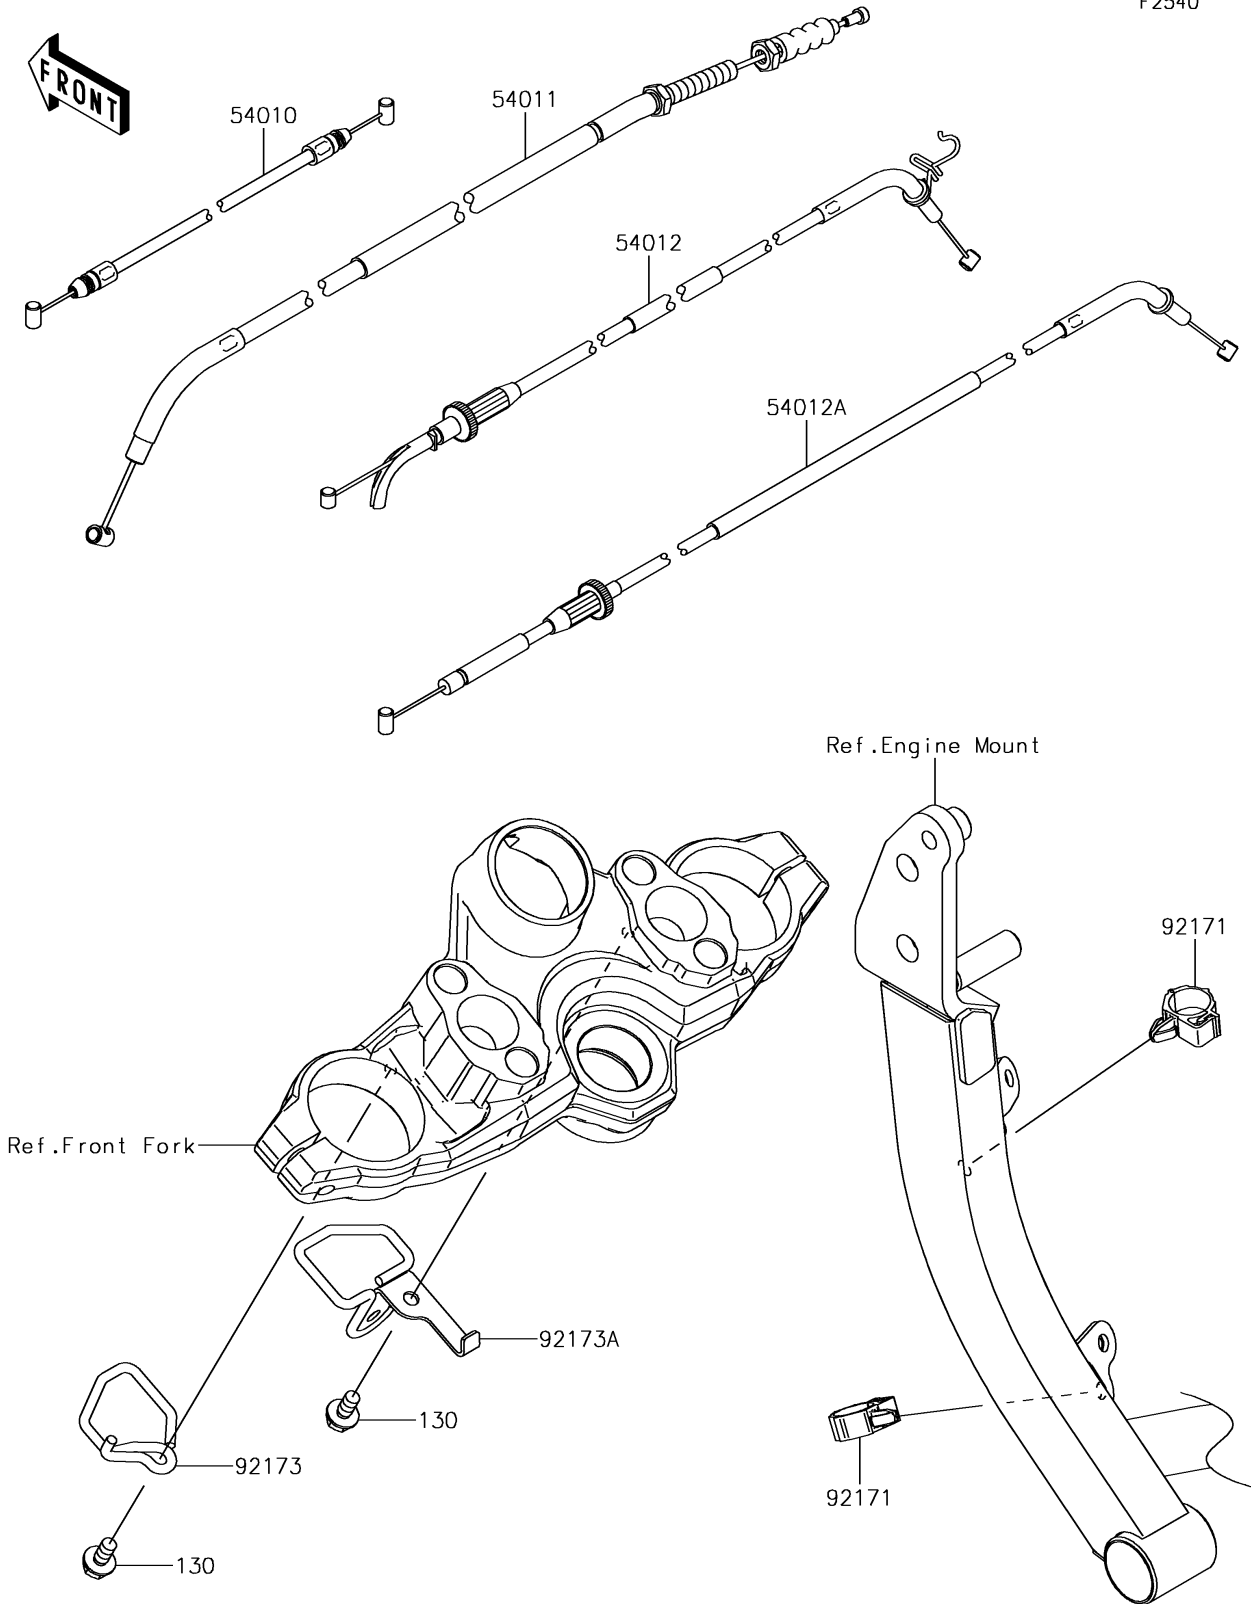

# 2017 Versys 1000 LT PARTS DIAGRAM

Cables

F2540

## 2017 Versys 1000 LT PARTS LIST

### Cables

ITEM NAME	PART NUMBER	QUANTITY
BOLT-FLANGED,6X12 (Ref # 130)	130BA0612	2
CABLE,SEAT LOCK (Ref # 54010)	54010-0029	1
CABLE-CLUTCH (Ref # 54011)	54011-0594	1
CABLE-THROTTLE,OPENING (Ref # 54012)	54012-0567	1
CABLE-THROTTLE,CLOSING (Ref # 54012A)	54012-0568	1
CLAMP,BRAKE HOSE (Ref # 92171)	92171-0316	2
CLAMP,CABLE,LH (Ref # 92173)	92173-1316	1
CLAMP,CABLE,RH (Ref # 92173A)	92173-1318	1