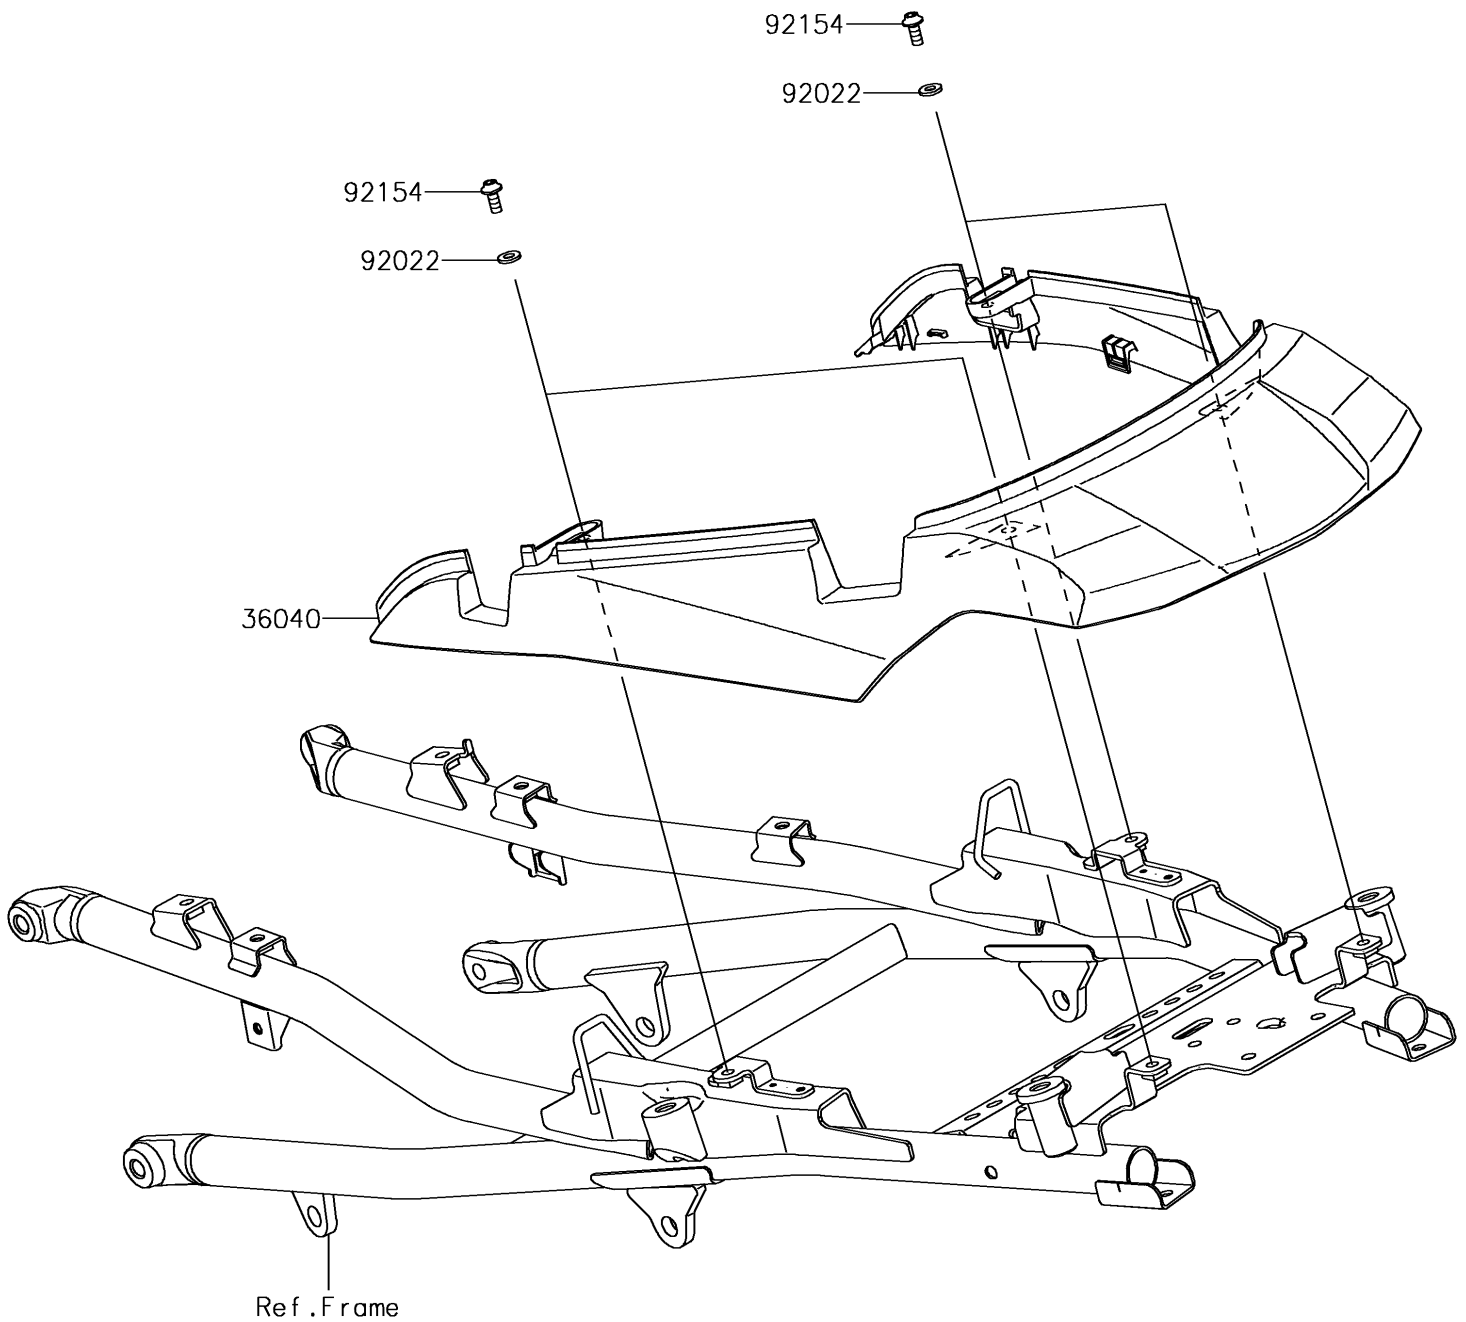

2017 Versys 1000 LT PARTS DIAGRAM

Side Covers

F2611

2017 Versys 1000 LT PARTS LIST

Side Covers

ITEM NAME	PART NUMBER	QUANTITY
COVER-TAIL (Ref # 36040)	36040-0138	1
WASHER,NYLON,5.3X11.5X1.5 (Ref # 92022)	92022-1521	4
BOLT,SOCKET,5X12 (Ref # 92154)	92154-0917	4