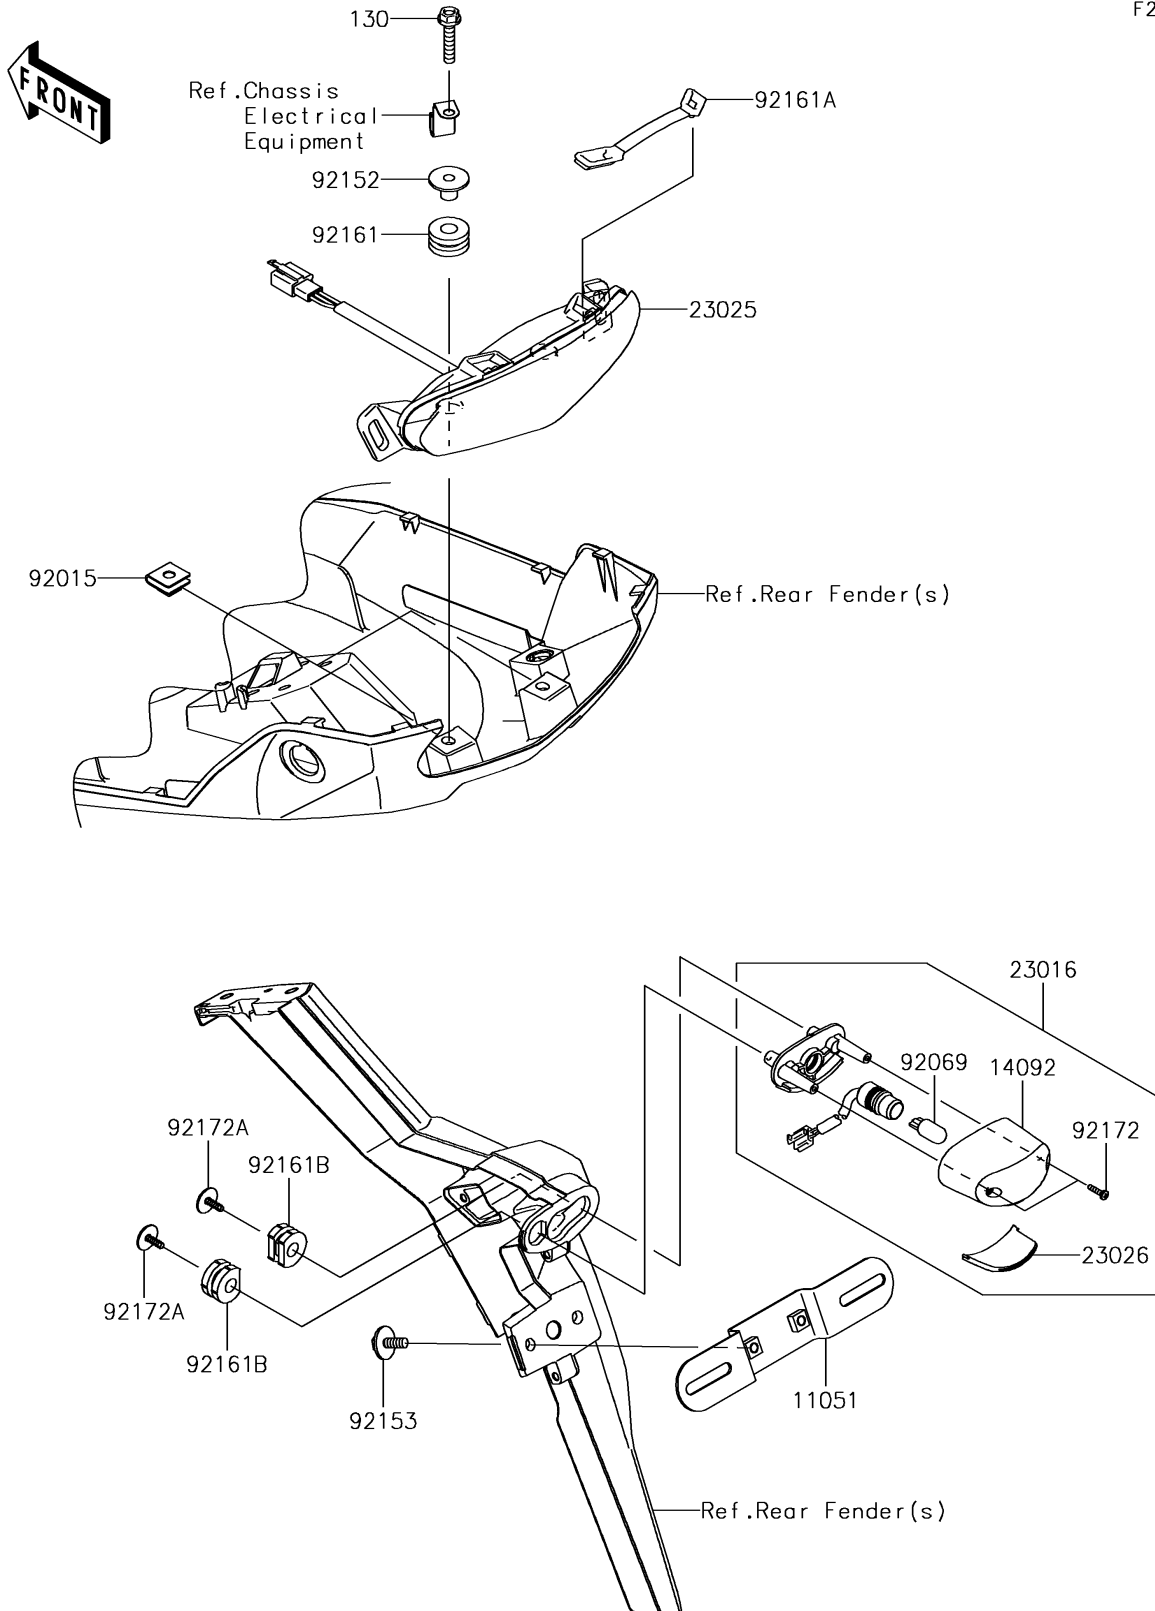

2017 Versys 1000 LT PARTS DIAGRAM

Taillight(s)

F2720

2017 Versys 1000 LT PARTS LIST

Taillight(s)

ITEM NAME	PART NUMBER	QUANTITY
BRACKET,LICENSE (Ref # 11051)	11051-1503	1
BOLT-FLANGED,6X30 (Ref # 130)	130BA0630	2
COVER,LICENSE LAMP (Ref # 14092)	14092-0001	1
LAMP-ASSY,LICENCE (Ref # 23016)	23016-0583	1
LAMP-TAIL,CCC (Ref # 23025)	23025-0347	1
LENS,LICENCE LAMP (Ref # 23026)	23026-0023	1
NUT,6MM (Ref # 92015)	92015-1094	2
BULB,12V 5W (Ref # 92069)	92069-1016	1
COLLAR,6.4X9.5X15.1 (Ref # 92152)	92152-2331	2
BOLT,6X16 (Ref # 92153)	92153-1423	2
DAMPER (Ref # 92161)	92161-0163	2
DAMPER,TAIL LAMP UPP (Ref # 92161A)	92161-0625	1
DAMPER (Ref # 92161B)	92161-0776	2
SCREW,TAPPING,2.9X13 (Ref # 92172)	92172-0343	2
SCREW,TAPTITE,5X16 (Ref # 92172A)	92172-0481	2