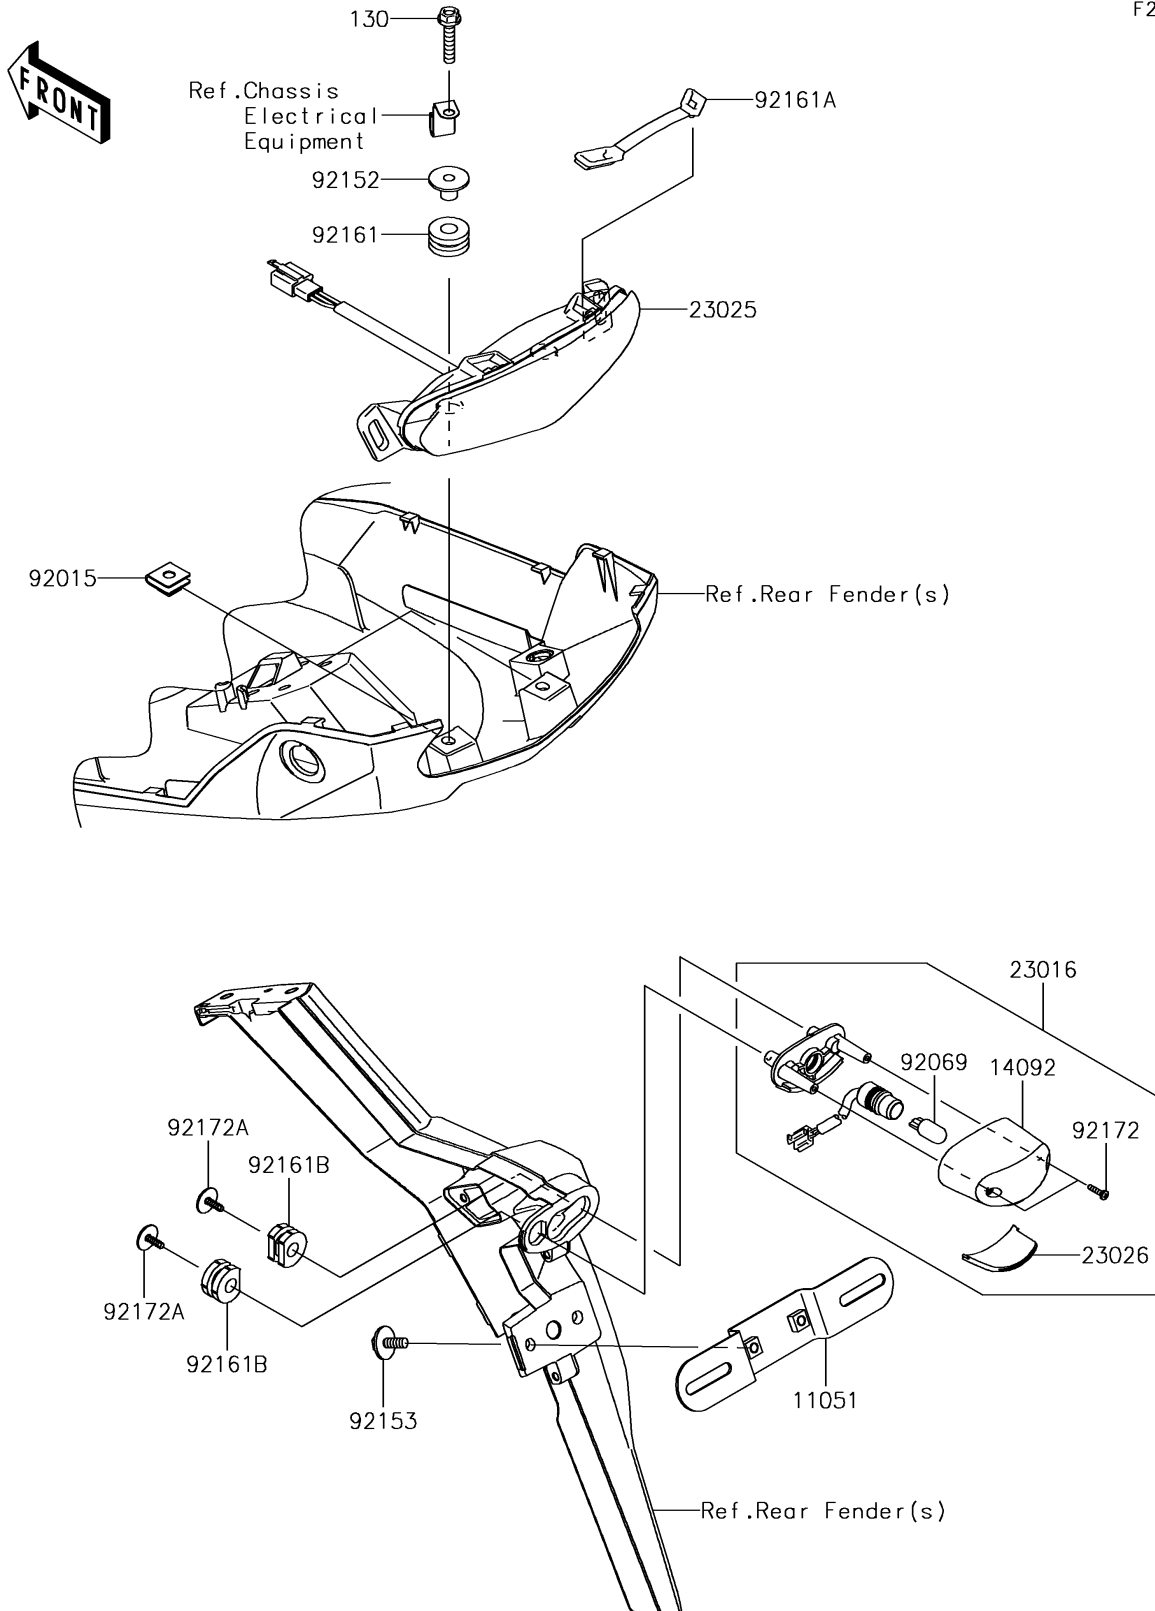

# 2017 Versys 1000 LT PARTS DIAGRAM

Taillight(s)

F2720

## 2017 Versys 1000 LT PARTS LIST

### Taillight(s)

ITEM NAME	PART NUMBER	QUANTITY
BRACKET,LICENSE (Ref # 11051)	11051-1503	1
BOLT-FLANGED,6X30 (Ref # 130)	130BA0630	2
COVER,LICENSE LAMP (Ref # 14092)	14092-0001	1
LAMP-ASSY,LICENCE (Ref # 23016)	23016-0583	1
LAMP-TAIL,CCC (Ref # 23025)	23025-0347	1
LENS,LICENCE LAMP (Ref # 23026)	23026-0023	1
NUT,6MM (Ref # 92015)	92015-1094	2
BULB,12V 5W (Ref # 92069)	92069-1016	1
COLLAR,6.4X9.5X15.1 (Ref # 92152)	92152-2331	2
BOLT,6X16 (Ref # 92153)	92153-1423	2
DAMPER (Ref # 92161)	92161-0163	2
DAMPER,TAIL LAMP UPP (Ref # 92161A)	92161-0625	1
DAMPER (Ref # 92161B)	92161-0776	2
SCREW,TAPPING,2.9X13 (Ref # 92172)	92172-0343	2
SCREW,TAPTITE,5X16 (Ref # 92172A)	92172-0481	2