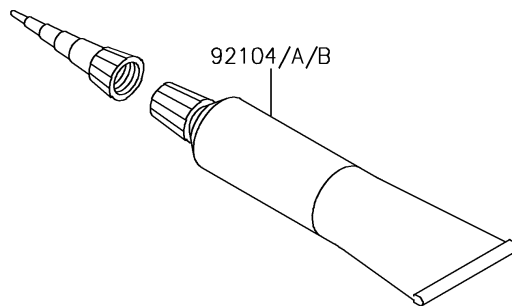

2018 VERSYS® 1000 LT PARTS DIAGRAM

Owner's Tools

56007

F2810

2018 VERSYS® 1000 LT PARTS LIST

Owner's Tools

ITEM NAME	PART NUMBER	QUANTITY
TOOL-KIT (Ref # 56007)	56007-0116	1
BAG,TOOL (Ref # 56008)	56008-1075	1
GASKET-LIQUID,TB1211F,CLEAR (Ref # 92104)	92104-0004	1
GASKET-LIQUID,TB1216B,BLACK (Ref # 92104A)	92104-1064	1
GASKET-LIQUID,TB1207B,BLACK (Ref # 92104B)	92104-2068	1
GRIP-SCREW DRIVER (Ref # 92106)	92106-1001	1
TOOL-DRIVER,#2PHILLIPS&SLOT (Ref # 92107)	92107-1051	1
TOOL-WRENCH,OPEN END,12X14 (Ref # 92110)	92110-0019	1
TOOL-WRENCH,BOX END,27MM (Ref # 92110A)	92110-1147	1
TOOL-WRENCH,OPEN END,10X12 (Ref # 92110B)	92110-1152	1
TOOL-WRENCH,ALLEN,4MM (Ref # 92110C)	92110-3703	1
TOOL-BAR,BOX END WRENCH (Ref # 92111)	92111-1051	1
TOOL-PLIERS (Ref # 92112)	92112-1001	1