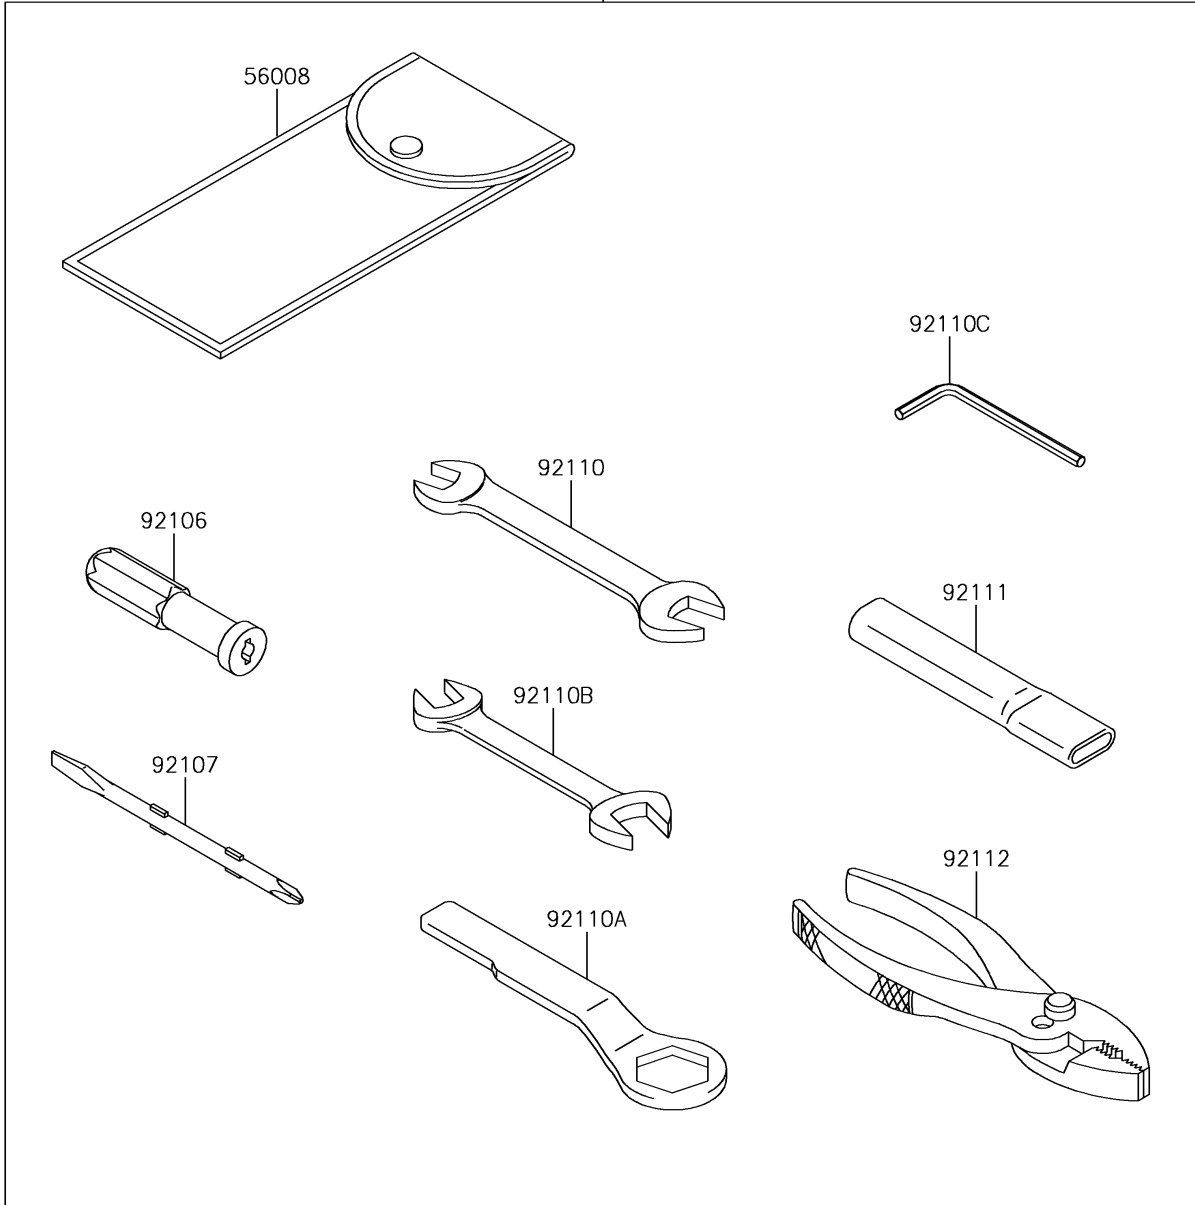

2018 VERSYS® 1000 LT PARTS DIAGRAM

Owner's Tools

56007

F2810

2018 VERSYS® 1000 LT PARTS LIST

Owner's Tools

ITEM NAME	PART NUMBER	QUANTITY
TOOL-KIT (Ref # 56007)	56007-0116	1
BAG,TOOL (Ref # 56008)	56008-1075	1
GASKET-LIQUID,TB1211F,CLEAR (Ref # 92104)	92104-0004	1
GASKET-LIQUID,TB1216B,BLACK (Ref # 92104A)	92104-1064	1
GASKET-LIQUID,TB1207B,BLACK (Ref # 92104B)	92104-2068	1
GRIP-SCREW DRIVER (Ref # 92106)	92106-1001	1
TOOL-DRIVER,#2PHILLIPS&SLOT (Ref # 92107)	92107-1051	1
TOOL-WRENCH,OPEN END,12X14 (Ref # 92110)	92110-0019	1
TOOL-WRENCH,BOX END,27MM (Ref # 92110A)	92110-1147	1
TOOL-WRENCH,OPEN END,10X12 (Ref # 92110B)	92110-1152	1
TOOL-WRENCH,ALLEN,4MM (Ref # 92110C)	92110-3703	1
TOOL-BAR,BOX END WRENCH (Ref # 92111)	92111-1051	1
TOOL-PLIERS (Ref # 92112)	92112-1001	1