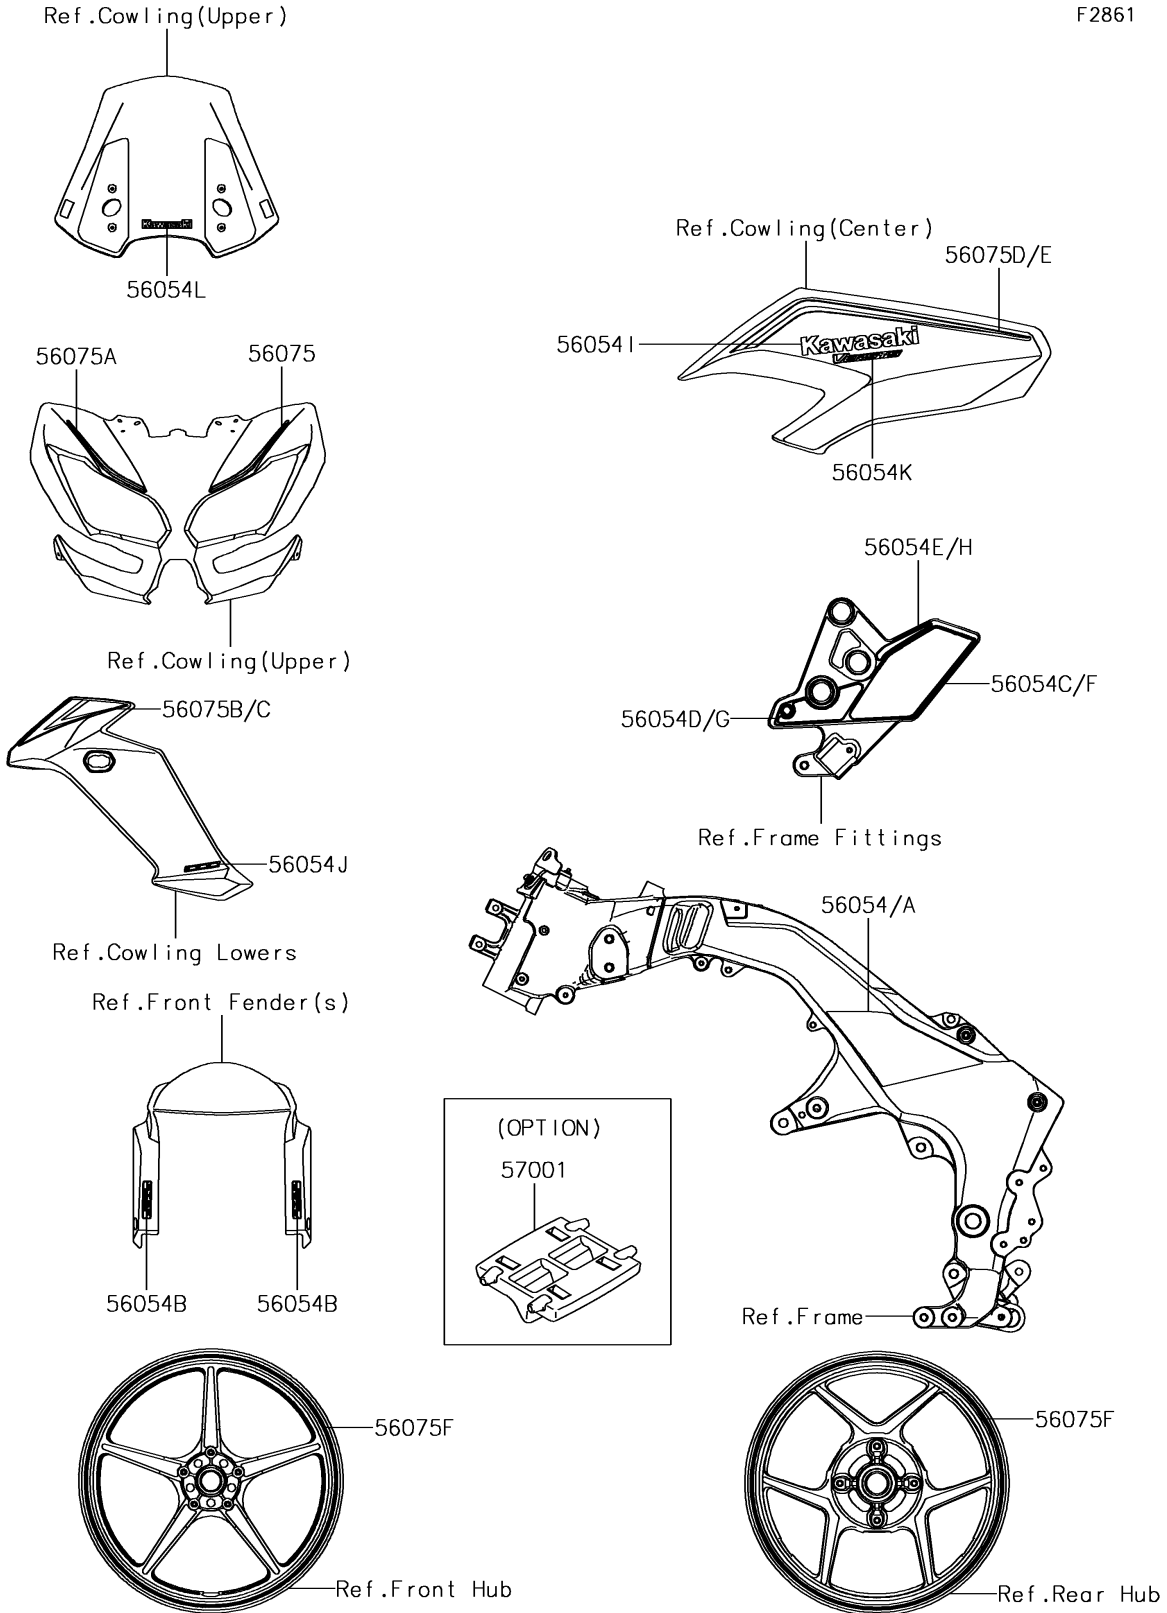

2017 Versys 1000 LT PARTS DIAGRAM

Decals(Black)(BHF)

F2861

2017 Versys 1000 LT PARTS LIST

Decals(Black)(BHF)

ITEM NAME	PART NUMBER	QUANTITY
MARK,FRAME PAD,LH (Ref # 56054)	56054-1116	1
MARK,FRAME PAD,RH (Ref # 56054A)	56054-1117	1
MARK,FR FENDER,KTRC ABS (Ref # 56054B)	56054-1428	2
MARK,STEP STAY,LH,RR (Ref # 56054C)	56054-1548	1
MARK,STEP STAY,LH,FR (Ref # 56054D)	56054-1549	1
MARK,STEP STAY,LH,SIDE (Ref # 56054E)	56054-1710	1
MARK,STEP STAY,RH,RR (Ref # 56054F)	56054-1711	1
MARK,STEP STAY,RH,FR (Ref # 56054G)	56054-1712	1
MARK,STEP STAY,RH,SIDE (Ref # 56054H)	56054-1713	1
MARK,SIDE COWL.,KAWASAKI (Ref # 56054I)	56054-1748	2
MARK,SHROUD,1000 (Ref # 56054J)	56054-2125	2
MARK,SIDE COWL.,VERSYS (Ref # 56054K)	56054-2127	2
MARK,WINDSHIELD,KAWASAKI (Ref # 56054L)	56054-2185	1
PATTERN,UPP COWL.,LH (Ref # 56075)	56075-2362	1
PATTERN,UPP COWL.,RH (Ref # 56075A)	56075-2363	1
PATTERN,SHROUD,LH (Ref # 56075B)	56075-2364	1
PATTERN,SHROUD,RH (Ref # 56075C)	56075-2365	1
PATTERN,SIDE COWL.,LH (Ref # 56075D)	56075-2366	1
PATTERN,SIDE COWL.,RH (Ref # 56075E)	56075-2367	1
PATTERN,WHEEL,RED,4X1353 (Ref # 56075F)	56075-2368	4
RIM STRIPE APPLICATOR (Ref # 57001)	57001-1752	AR