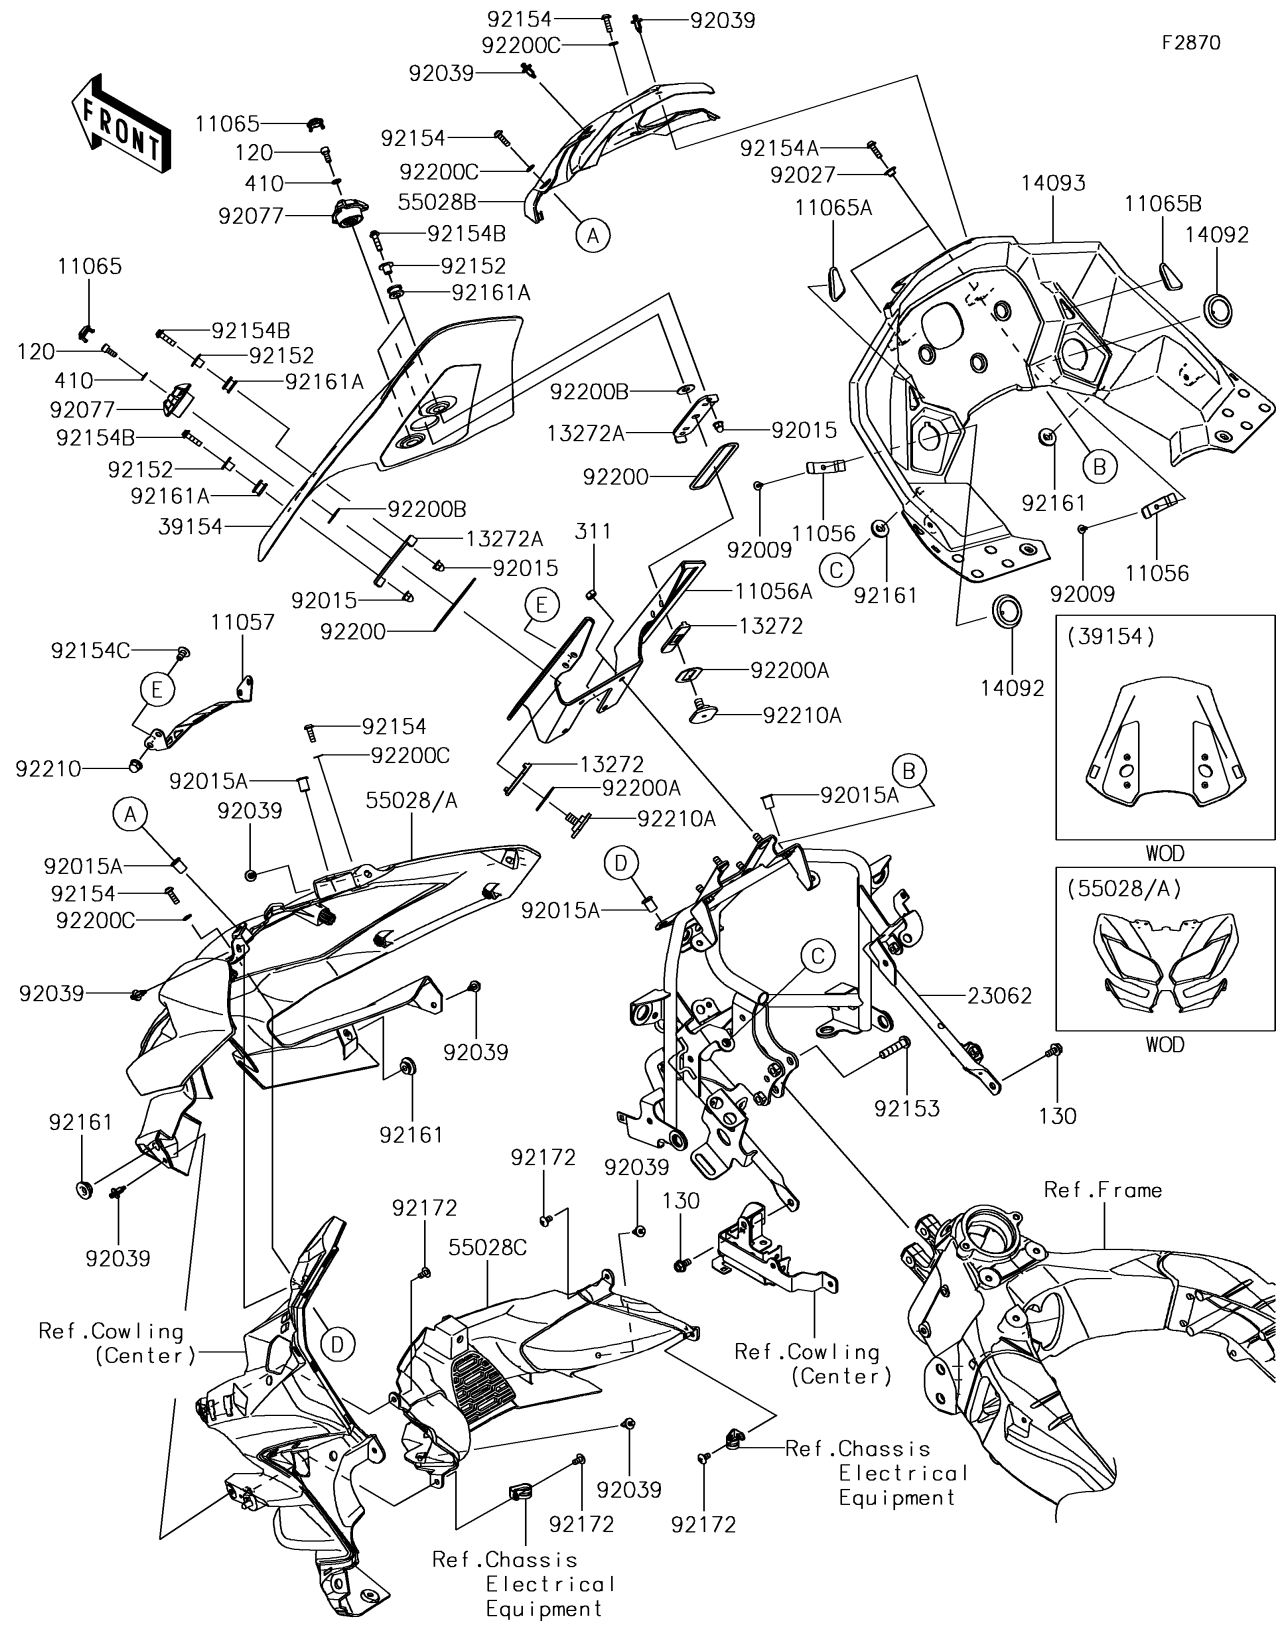

2017 Versys 1000 LT PARTS DIAGRAM

Cowling(Upper)

2017 Versys 1000 LT PARTS LIST

Cowling(Upper)

ITEM NAME	PART NUMBER	QUANTITY
BRACKET (Ref # 11056)	11056-0373	2
BRACKET,WINDSHIELD (Ref # 11056A)	11056-4218	1
BRACKET,METER VISOR (Ref # 11057)	11057-0716	1
CAP,KNOB (Ref # 11065)	11065-0734	2
CAP,METER COVER,LH (Ref # 11065A)	11065-0881	1
CAP,METER COVER,RH (Ref # 11065B)	11065-0882	1
BOLT-SOCKET,5X12 (Ref # 120)	120CA0512	2
PLATE,BACK (Ref # 13272)	13272-1925	2
PLATE,FRONT (Ref # 13272A)	13272-2332	2
COVER,DC SOCKET (Ref # 14092)	14092-0214	2
COVER,METER (Ref # 14093)	14093-0130	1
BRACKET-COMP,COWLING STAY (Ref # 23062)	23062-0931	1
WINDSHIELD (Ref # 39154)	39154-0361	1
COWLING,UPP,M.F.S.BLACK (Ref # 55028)	55028-0524-739	1
COWLING,UPP,CNT (Ref # 55028B)	55028-0525	1
COWLING,UPP,INNER,LWR (Ref # 55028C)	55028-0526	1
SCREW,TAPPING,4X8 (Ref # 92009)	92009-1155	2
NUT,LOCK,FLANGE CAP,5MM (Ref # 92015)	92015-1263	4
NUT,WELL,5MM (Ref # 92015A)	92015-1757	4
COLLAR (Ref # 92027)	92027-1880	2
RIVET (Ref # 92039)	92039-0068	8
KNOB,ADJUSTERS (Ref # 92077)	92077-0034	2
COLLAR (Ref # 92152)	92152-0092	4
BOLT,SOCKET,8X35 (Ref # 92153)	92153-0419	2
BOLT,SOCKET,5X16 (Ref # 92154)	92154-0026	4
BOLT,SOCKET,5X16 (Ref # 92154A)	92154-0209	2
BOLT,SOCKET,5X20 (Ref # 92154B)	92154-0919	4
BOLT,SOCKET,6X12 (Ref # 92154C)	92154-2546	4
DAMPER (Ref # 92161)	92161-1531	4

2017 Versys 1000 LT PARTS LIST

Cowling(Upper)

ITEM NAME	PART NUMBER	QUANTITY
DAMPER (Ref # 92161A)	92161-1938	4
SCREW,TAPPING,5X10 (Ref # 92172)	92172-0262	4
WASHER (Ref # 92200)	92200-0801	2
WASHER,23.5X32X1 (Ref # 92200A)	92200-1706	2
WASHER,8.2X20X1 (Ref # 92200B)	92200-1751	2
WASHER,5.2X10X1.0 (Ref # 92200C)	92200-1820	4
NUT,CAP,6MM (Ref # 92210)	92210-0003	4
NUT,5MM (Ref # 92210A)	92210-1555	2
BOLT-FLANGED,6X12 (Ref # 130)	130BA0612	2
NUT-HEX,6MM (Ref # 311)	311BA0600	4
WASHER-PLAIN-SMALL (Ref # 410)	410AA0500	2