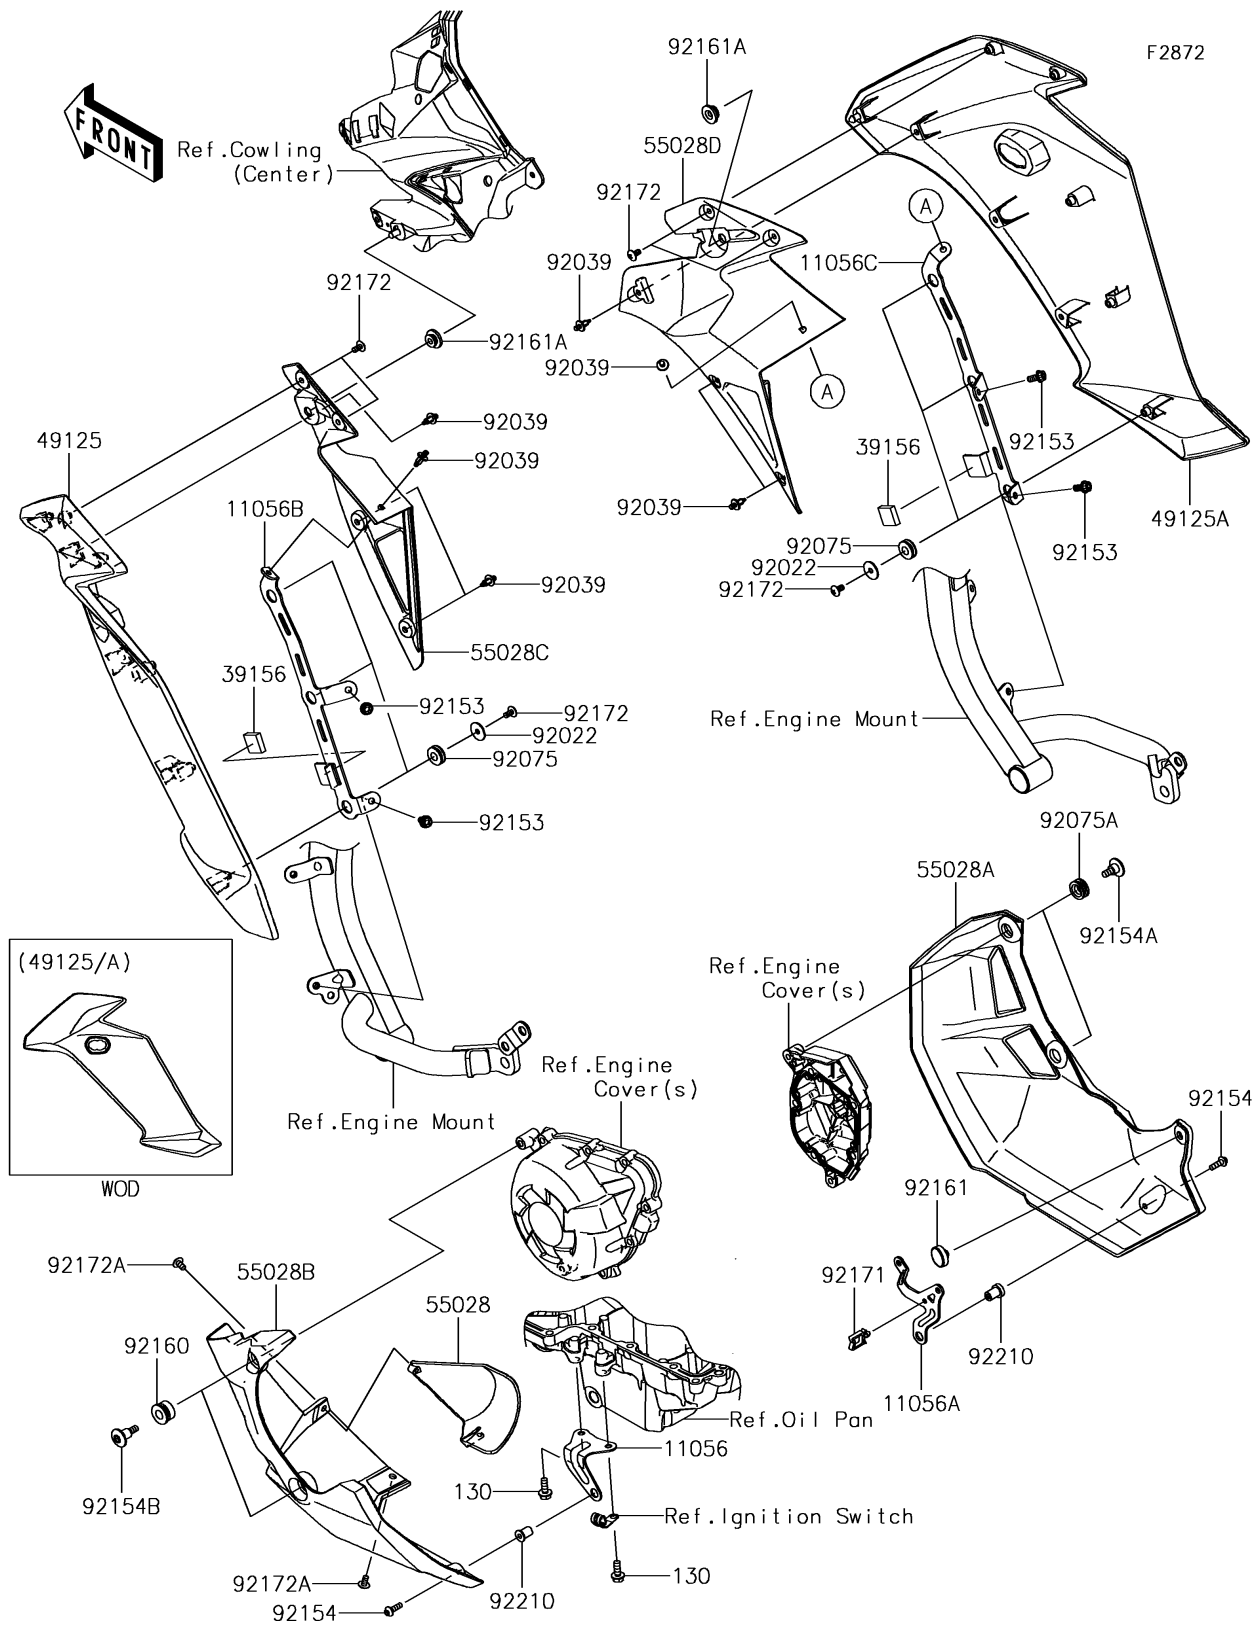

2017 Versys 1000 LT PARTS DIAGRAM

Cowling Lower

2017 Versys 1000 LT PARTS LIST

Cowling Lowers

ITEM NAME	PART NUMBER	QUANTITY
BRACKET,LWR COWLING,LH (Ref # 11056)	11056-1308	1
BRACKET,LWR COWLING,RH (Ref # 11056A)	11056-1481	1
BRACKET,SIDE COWL.,LH (Ref # 11056B)	11056-4219	1
BRACKET,SIDE COWL.,RH (Ref # 11056C)	11056-4220	1
BOLT-FLANGED,6X16 (Ref # 130)	130CC0616	2
PAD,RUBBER (Ref # 39156)	39156-0548	2
SHROUD,SIDE,LH,M.F.S.BLACK (Ref # 49125)	49125-0588-739	1
SHROUD,SIDE,RH,M.F.S.BLACK (Ref # 49125A)	49125-0589-739	1
COWLING,FILTER GUARD,F.S.BLACK (Ref # 55028)	55028-0400-18T	1
COWLING,LWR,RH,F.S.BLACK (Ref # 55028A)	55028-0412-18T	1
COWLING,LWR,LH,F.S.BLACK (Ref # 55028B)	55028-0423-18T	1
COWLING,SIDE,LH (Ref # 55028C)	55028-0531	1
COWLING,SIDE,RH (Ref # 55028D)	55028-0532	1
WASHER,5.5X20X1.2 (Ref # 92022)	92022-1405	6
RIVET (Ref # 92039)	92039-0068	8
DAMPER (Ref # 92075)	92075-051	6
DAMPER (Ref # 92075A)	92075-1634	2
BOLT,SOCKET,6X12 (Ref # 92153)	92153-0759	4
BOLT,SOCKET,5X16 (Ref # 92154)	92154-0209	2
BOLT,SOCKET,6X18 (Ref # 92154A)	92154-2316	2
BOLT,SOCKET,6X24 (Ref # 92154B)	92154-2317	2
DAMPER (Ref # 92160)	92160-1141	2
DAMPER,8X22X6 (Ref # 92161)	92161-0516	1
DAMPER (Ref # 92161A)	92161-1531	2
CLAMP (Ref # 92171)	92171-0290	1
SCREW,TAPPING,5X10 (Ref # 92172)	92172-0262	10
SCREW,TAPPING,5X10 (Ref # 92172A)	92172-0335	2
NUT,5MM (Ref # 92210)	92210-0001	2