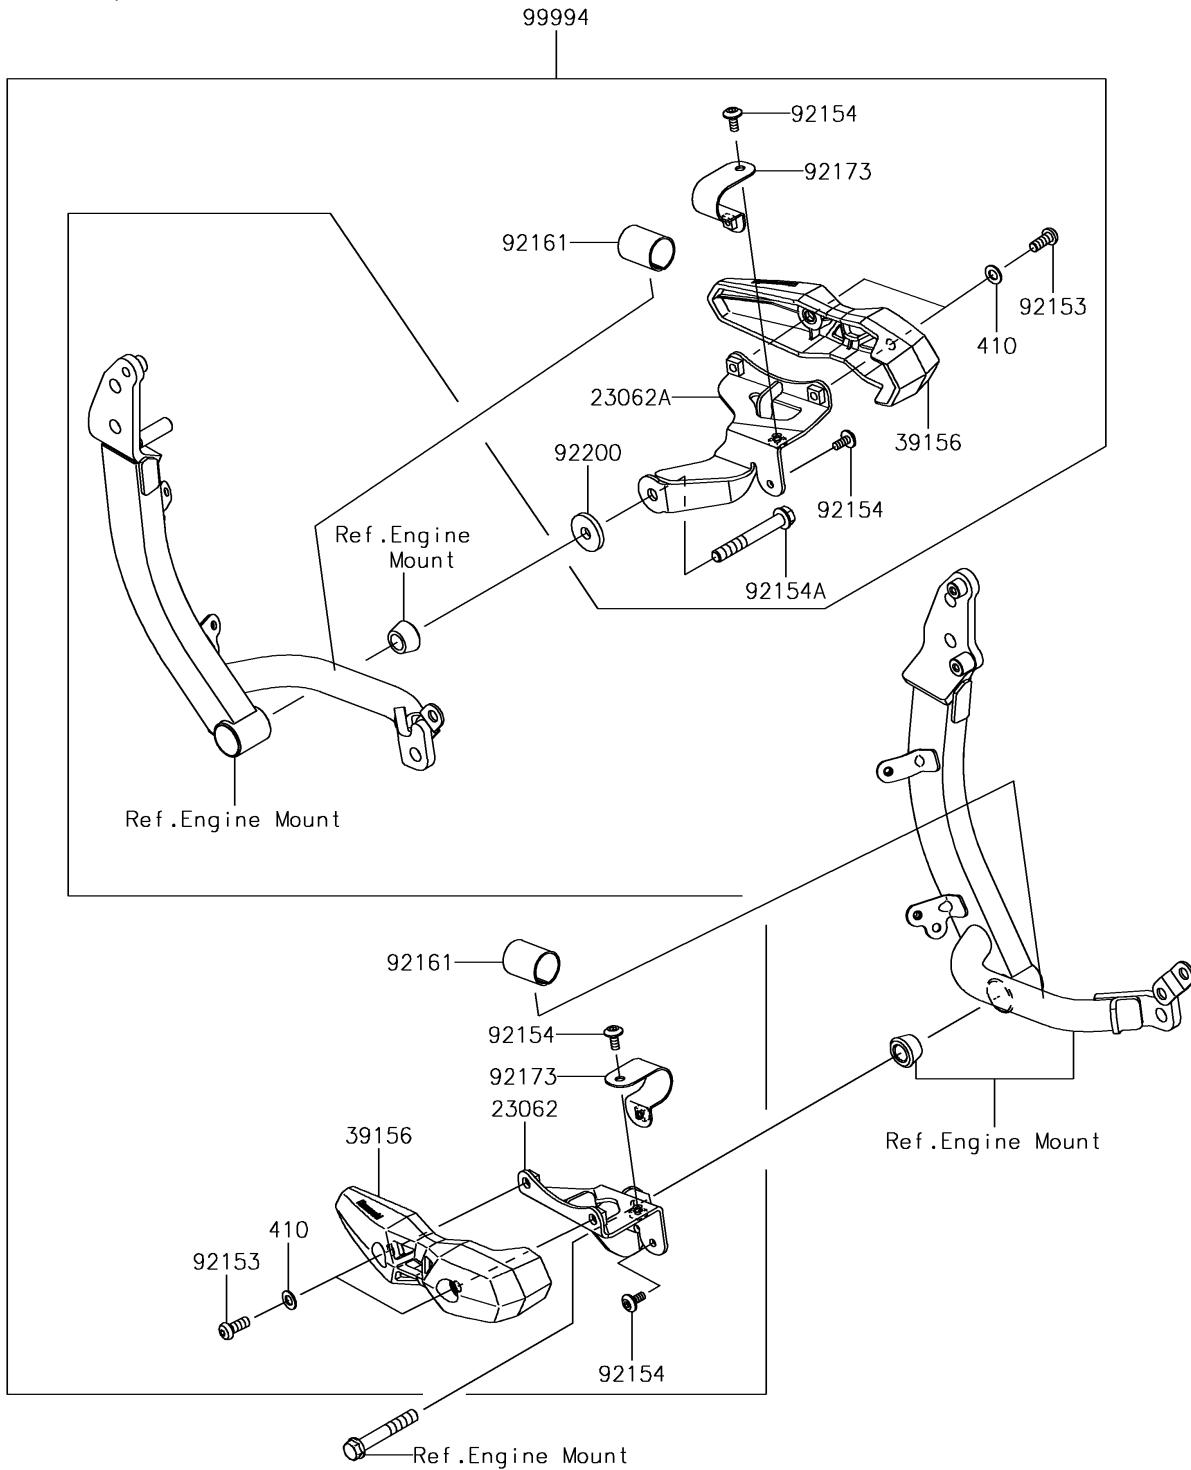

2017 Versys 1000 LT PARTS DIAGRAM

Accessory(Frame Slider)

F2910

2017 Versys 1000 LT PARTS LIST

Accessory(Frame Slider)

ITEM NAME	PART NUMBER	QUANTITY
BRACKET-COMP (Ref # 23062)	23062-0831	1
BRACKET-COMP (Ref # 23062A)	23062-0832	1
PAD,SLIDER (Ref # 39156)	39156-1818	2
WASHER-PLAIN-SMALL,8MM,BLACK (Ref # 410)	410AB0800	4
BOLT,SOCKET,8X20 (Ref # 92153)	92153-0912	4
BOLT,SOCKET,6X14 (Ref # 92154)	92154-0907	4
BOLT,FLANGED,10X75 (Ref # 92154A)	92154-1923	1
DAMPER,36X77X1.5 (Ref # 92161)	92161-1721	2
CLAMP (Ref # 92173)	92173-1370	2
WASHER,10.2X32X4.5 (Ref # 92200)	92200-1785	1
KIT-ACCESSORY,FRAME SLIDER (Ref # 99994)	99994-0704	1