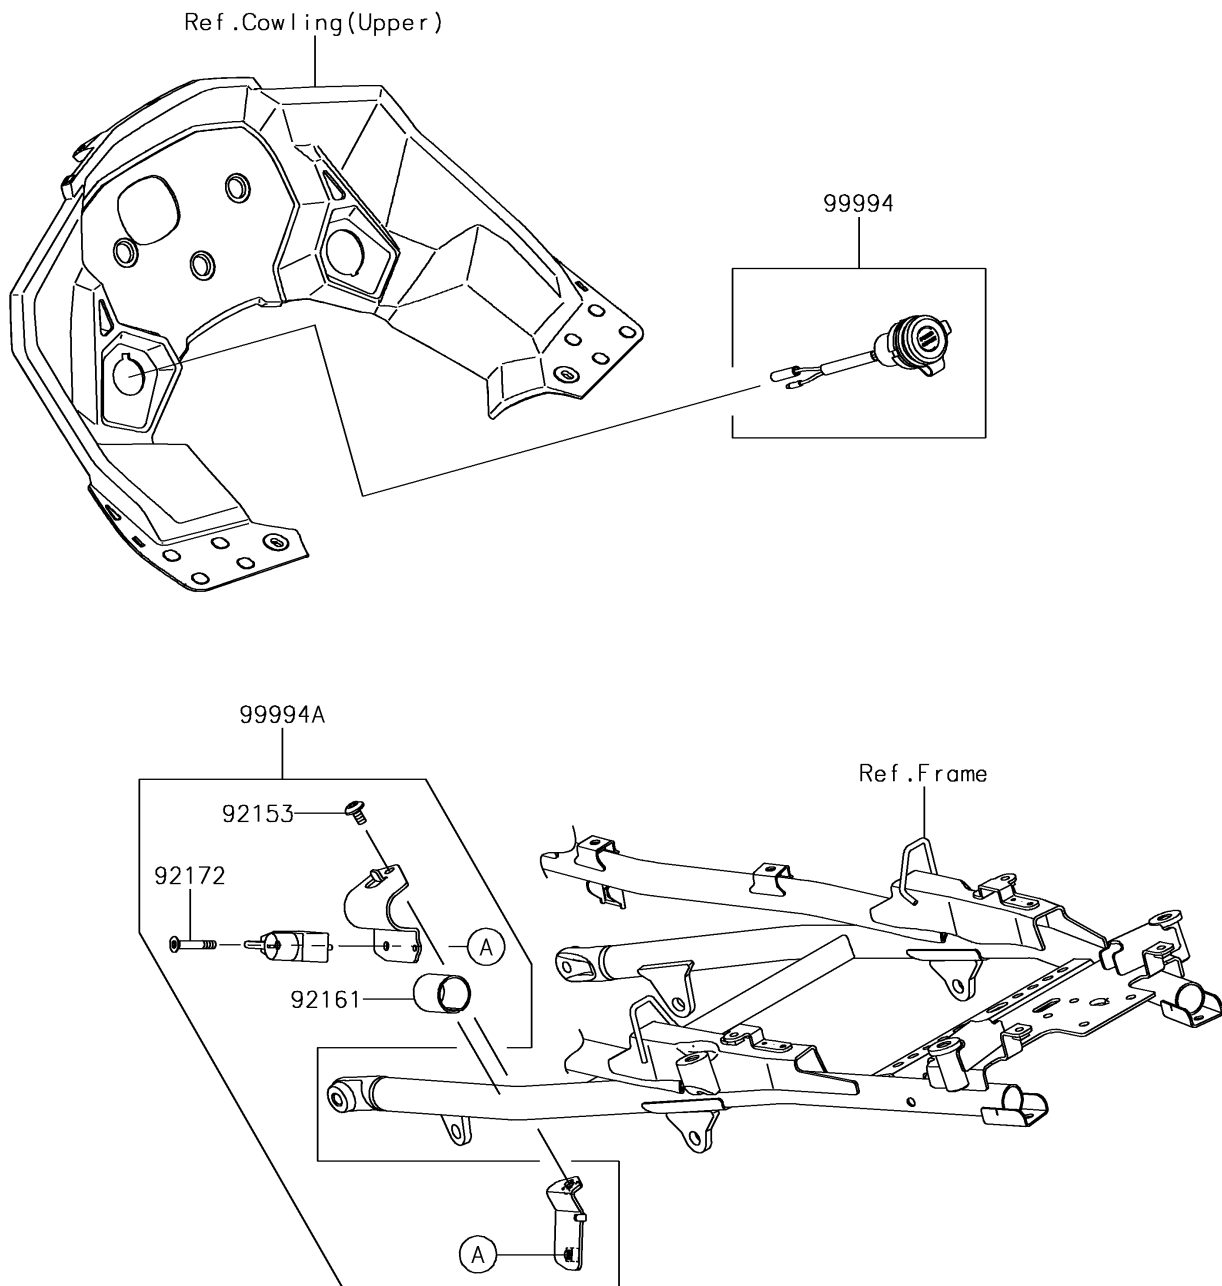

# 2017 Versys 1000 LT PARTS DIAGRAM

Accessory(Helmet Lock etc.)

F2910C

## 2017 Versys 1000 LT PARTS LIST

Accessory(Helmet Lock etc.)

ITEM NAME	PART NUMBER	QUANTITY
BOLT,SOCKET,6X12 (Ref # 92153)	92153-1948	1
DAMPER,36X77X1.5 (Ref # 92161)	92161-1721	1
SCREW,HEXLOBE,6X35 (Ref # 92172)	92172-0835	1
KIT-ACCESSORY,DC OUTPUT (Ref # 99994)	99994-0485	1
KIT-ACCESSORY,HELMET LOCK (Ref # 99994A)	99994-0491	1