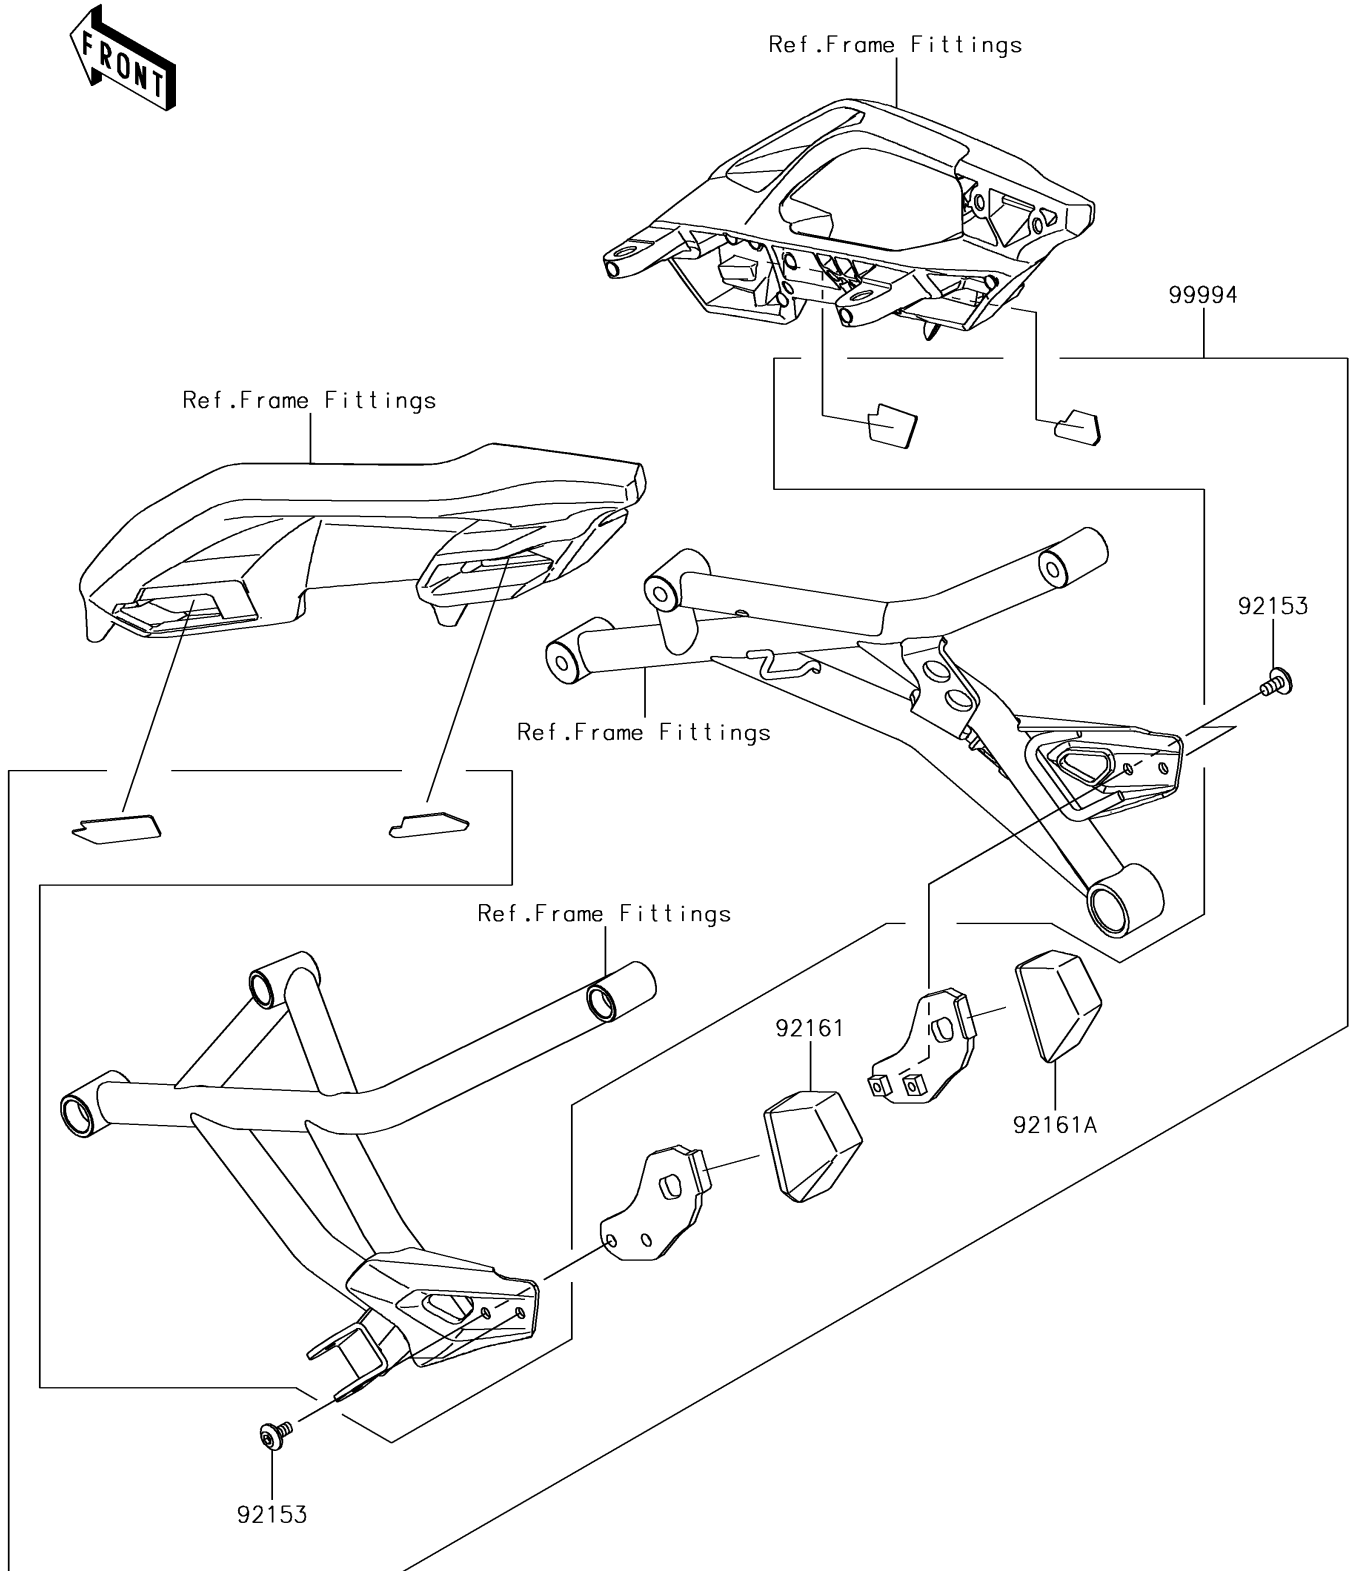

# 2017 Versys 1000 LT PARTS DIAGRAM

Accessory(Bag Fitting Kit)

F2910D

## 2017 Versys 1000 LT PARTS LIST

Accessory(Bag Fitting Kit)

ITEM NAME	PART NUMBER	QUANTITY
BOLT,SOCKET,6X12 (Ref # 92153)	92153-1948	4
DAMPER,PANNIER,LH (Ref # 92161)	92161-1550	1
DAMPER,PANNIER,RH (Ref # 92161A)	92161-1551	1
KIT-ACCESSORY,BAG FITTING KIT (Ref # 99994)	99994-0530	1