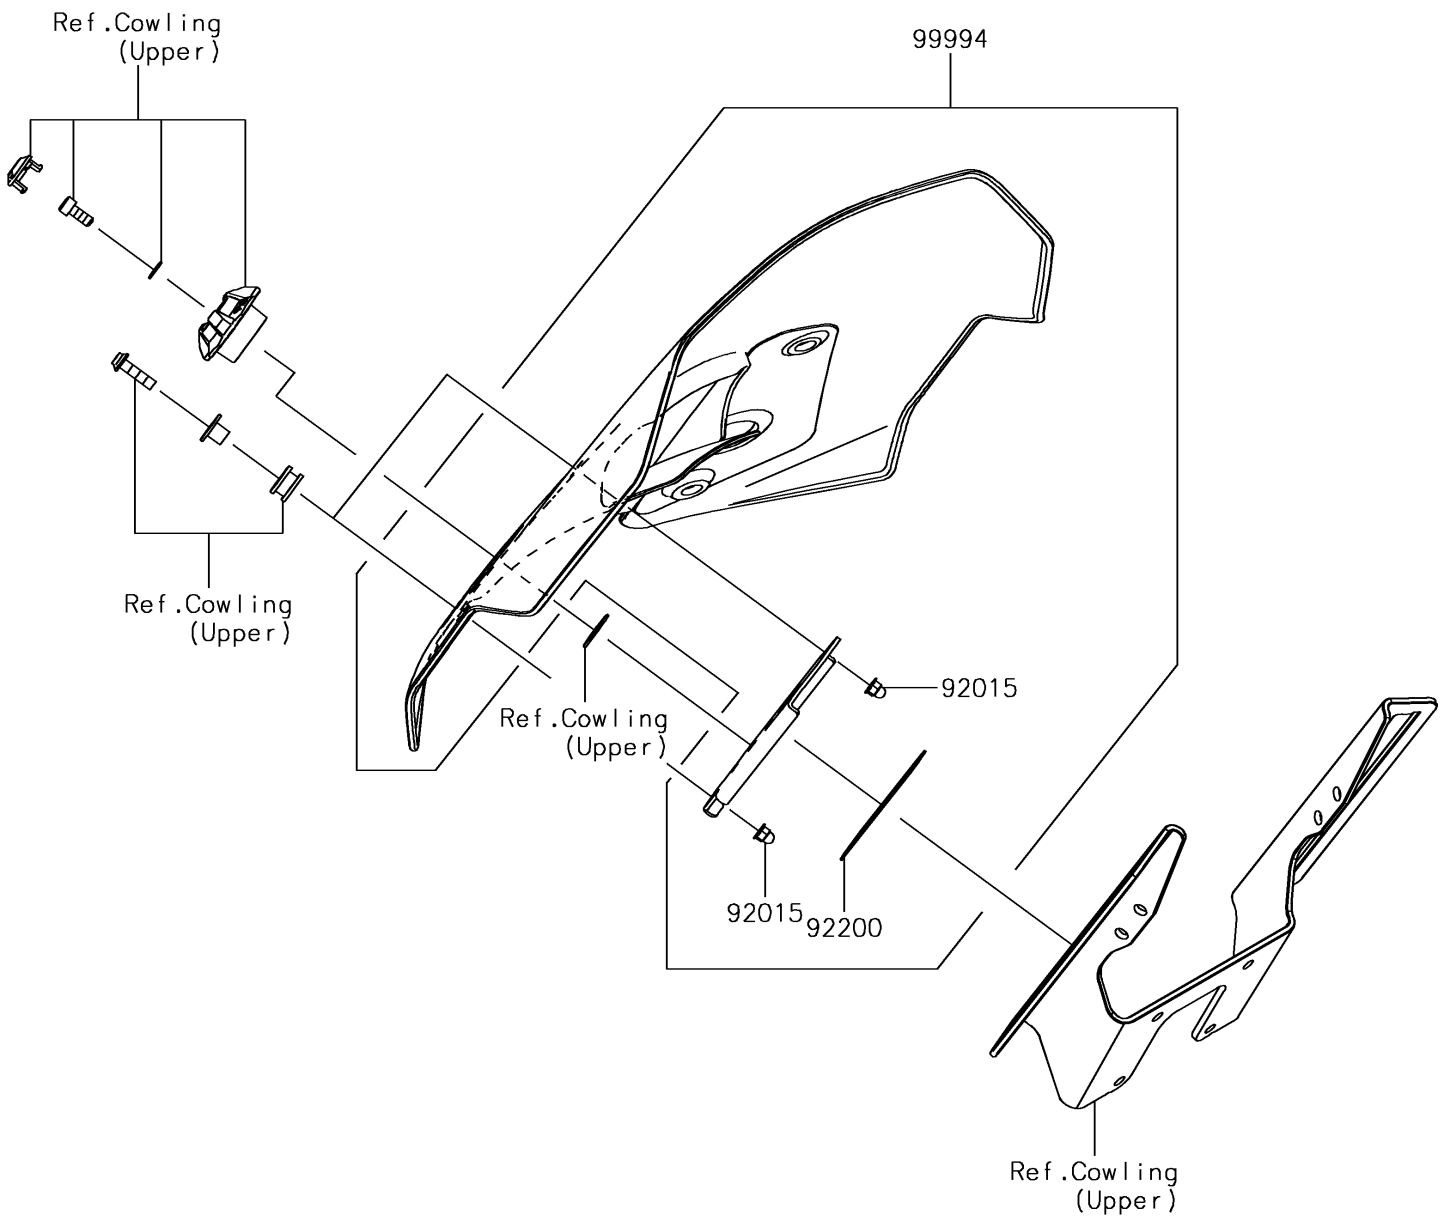

# 2017 Versys 1000 LT PARTS DIAGRAM

Accessory(Windshield, Large)

F2910E

## 2017 Versys 1000 LT PARTS LIST

Accessory(Windshield,Large)

ITEM NAME	PART NUMBER	QUANTITY
NUT,LOCK,FLANGE CAP,5MM (Ref # 92015)	92015-1263	4
WASHER (Ref # 92200)	92200-1863	2
KIT-ACCESSORY,WINDSHIELD,LARGE (Ref # 99994)	99994-0930	1