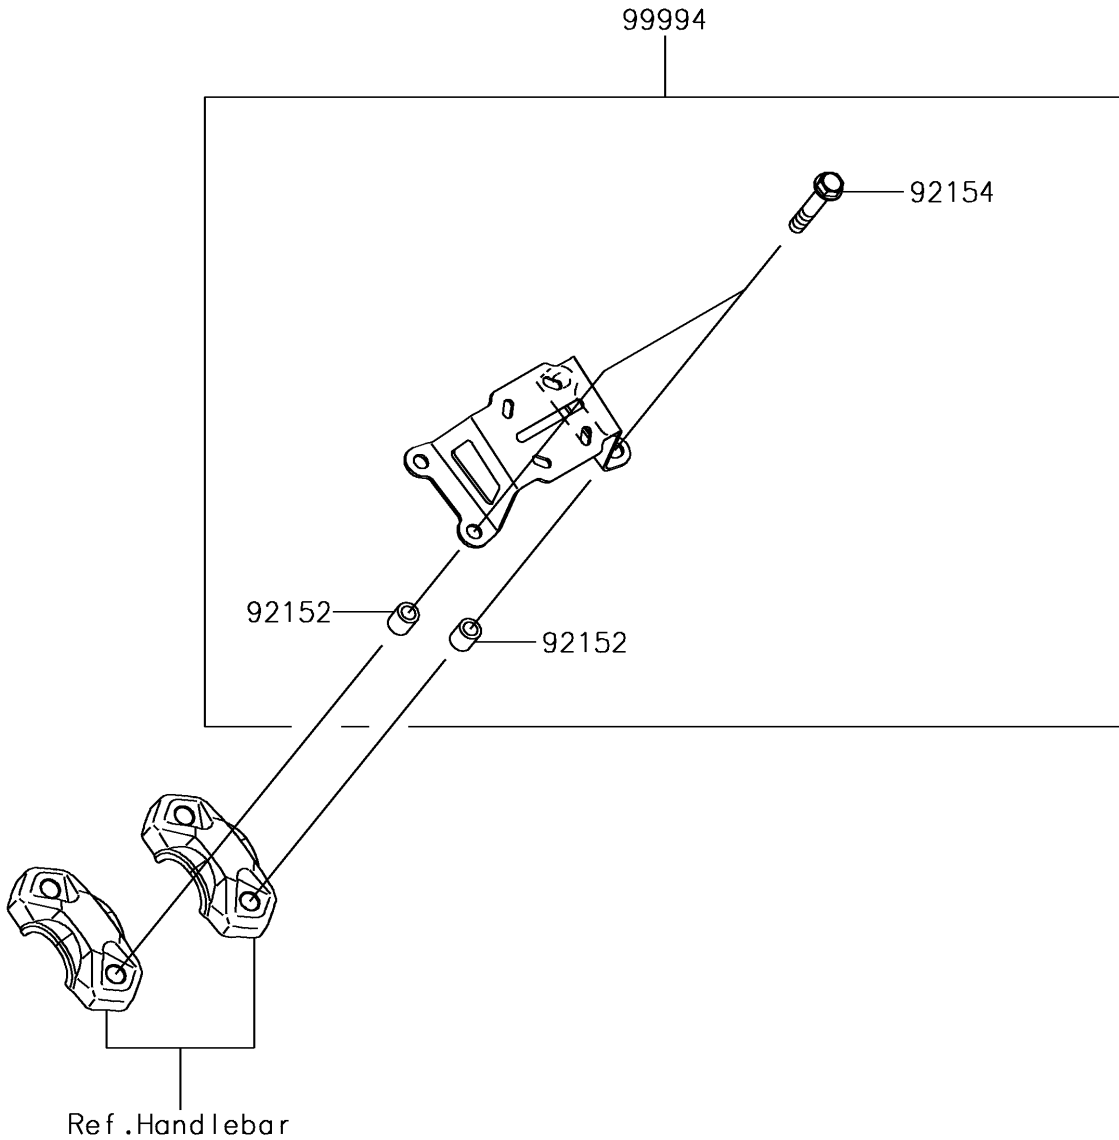

2017 Versys 1000 LT PARTS DIAGRAM

Accessory(GPS Navi Bracket)

F2910G

2017 Versys 1000 LT PARTS LIST

Accessory(GPS Navi Bracket)

ITEM NAME	PART NUMBER	QUANTITY
COLLAR,8.1X12.5X14 (Ref # 92152)	92152-2215	4
BOLT,FLANGED,8X45 (Ref # 92154)	92154-1706	4
KIT-ACCESSORY,GPS NAVI BRACKET (Ref # 99994)	99994-0973	1