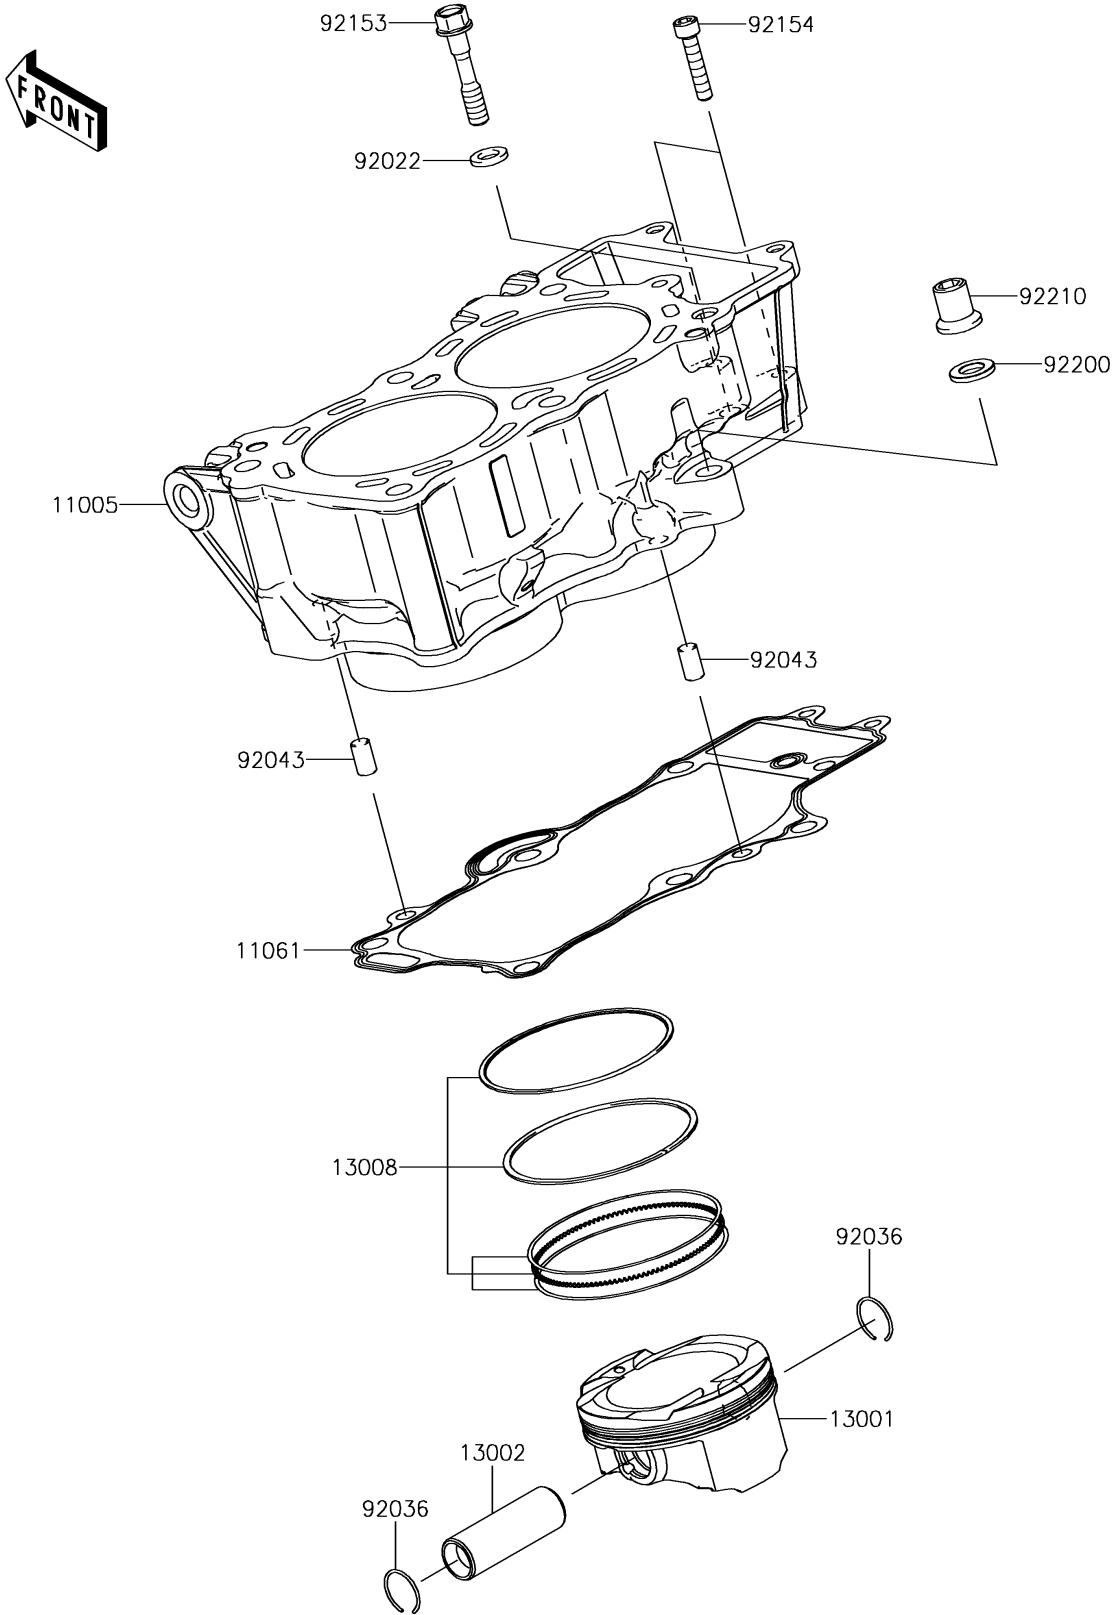

2017 Vulcan S ABS SE PARTS DIAGRAM

Cylinder/Piston(s)

E1120

2017 Vulcan S ABS SE PARTS LIST

Cylinder/Piston(s)

ITEM NAME	PART NUMBER	QUANTITY
CYLINDER-ENGINE (Ref # 11005)	11005-0580	1
GASKET,CYLINDER BASE (Ref # 11061)	11061-0171	1
PISTON-ENGINE (Ref # 13001)	13001-0760	2
PIN-PISTON (Ref # 13002)	13002-0007	2
RING-SET-PISTON (Ref # 13008)	13008-1196	2
WASHER,9X15.5X2 (Ref # 92022)	92022-1401	1
RING-SNAP,PISTON PIN (Ref # 92036)	92036-008	4
PIN,8X14 (Ref # 92043)	92043-1567	2
BOLT,8X43 (Ref # 92153)	92153-1011	1
BOLT,SOCKET,6X30 (Ref # 92154)	92154-0116	2
WASHER,10.5X19X2.3 (Ref # 92200)	92200-0363	1
NUT (Ref # 92210)	92210-0223	1