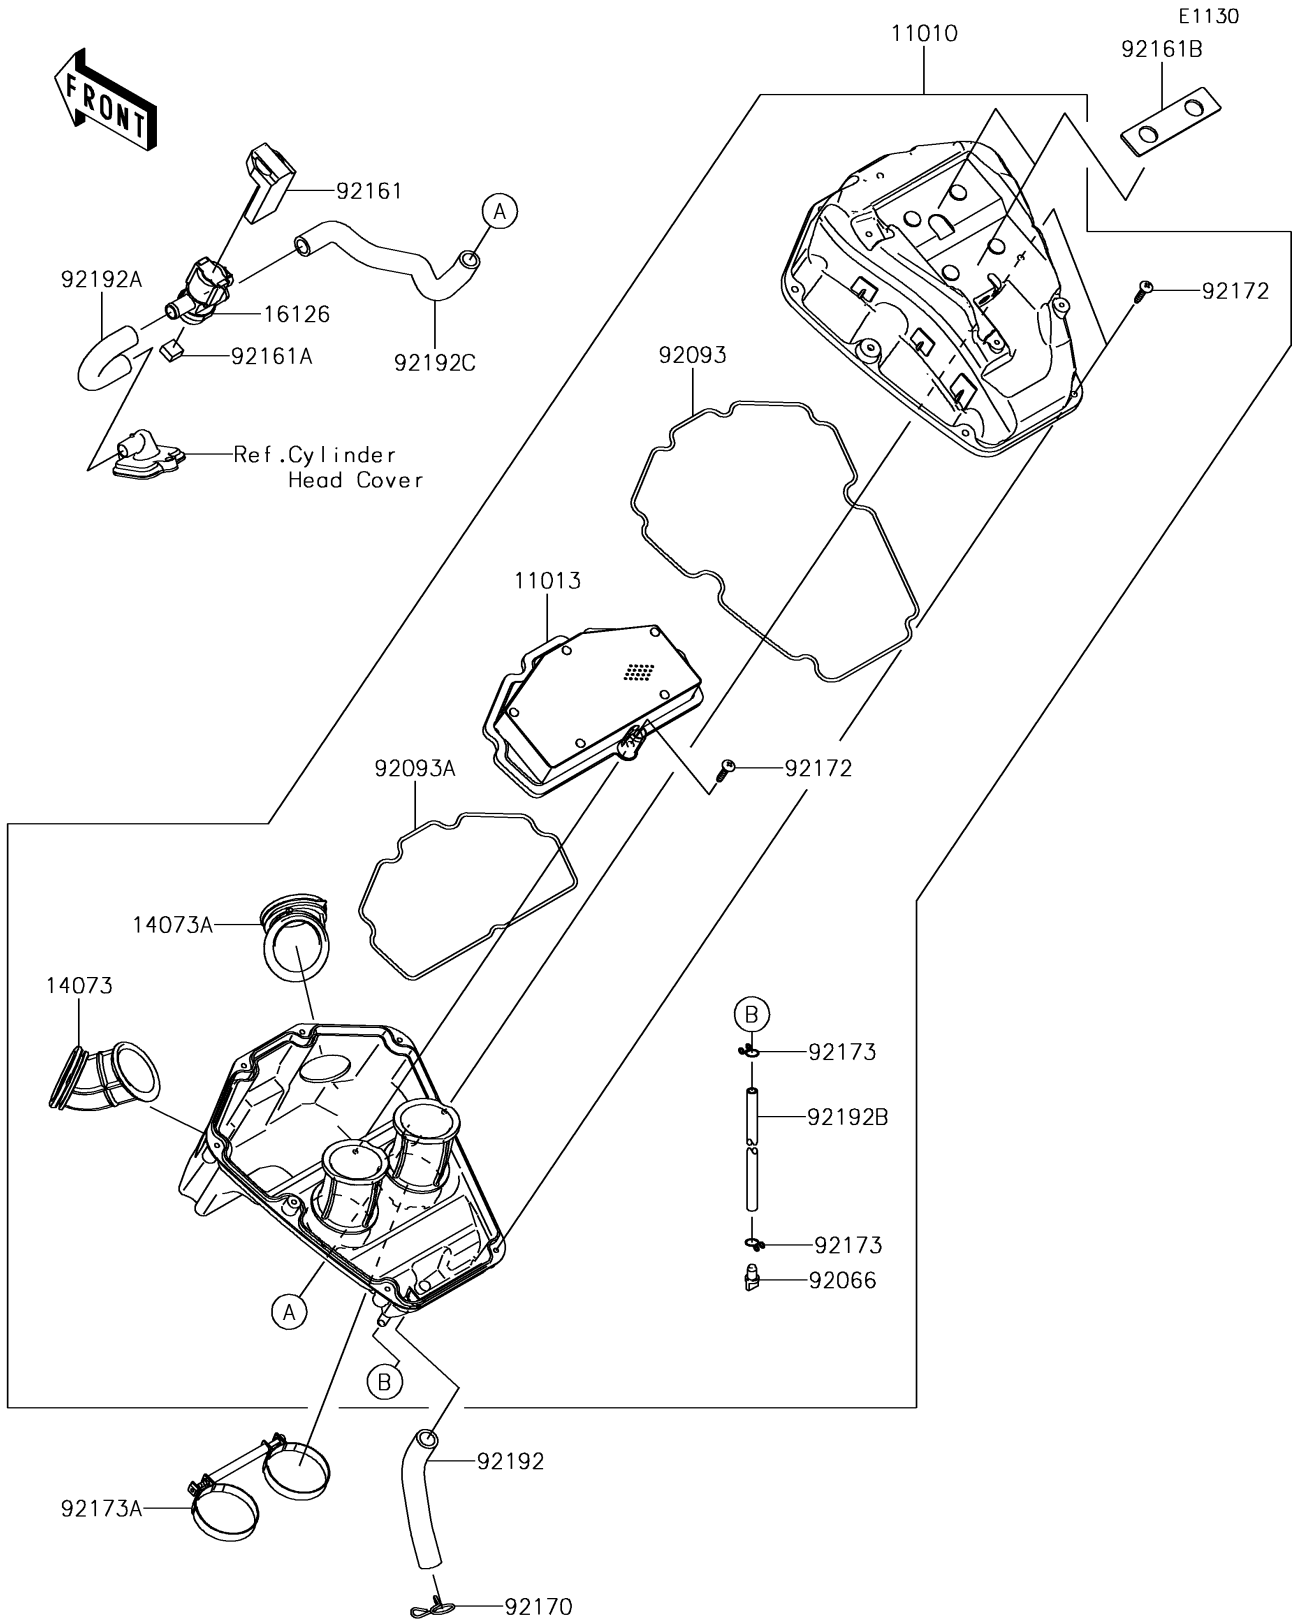

2017 Vulcan S ABS SE PARTS DIAGRAM

Air Cleaner

2017 Vulcan S ABS SE PARTS LIST

Air Cleaner

ITEM NAME	PART NUMBER	QUANTITY
FILTER-ASSY-AIR (Ref # 11010)	11010-0856	1
ELEMENT-AIR FILTER (Ref # 11013)	11013-0745	1
DUCT,INTAKE,LH (Ref # 14073)	14073-0799	1
DUCT,INTAKE,RH (Ref # 14073A)	14073-0800	1
VALVE,AIR SWITING (Ref # 16126)	16126-0019	1
PLUG,DRAIN (Ref # 92066)	92066-0782	1
SEAL (Ref # 92093)	92093-0610	1
SEAL,ELEMENT (Ref # 92093A)	92093-0611	1
DAMPER (Ref # 92161)	92161-0309	1
DAMPER (Ref # 92161A)	92161-1374	1
DAMPER (Ref # 92161B)	92161-1428	2
CLAMP (Ref # 92170)	92170-1017	1
SCREW,5X25 (Ref # 92172)	92172-0891	9
CLAMP,10MM (Ref # 92173)	92173-1044	2
CLAMP (Ref # 92173A)	92173-1698	1
TUBE,BREATHER (Ref # 92192)	92192-0958	1
TUBE,ASV-HEAD (Ref # 92192A)	92192-0960	1
TUBE,DRAIN,L=245 (Ref # 92192B)	92192-1380	1
TUBE,ASV-A/C (Ref # 92192C)	92192-1381	1