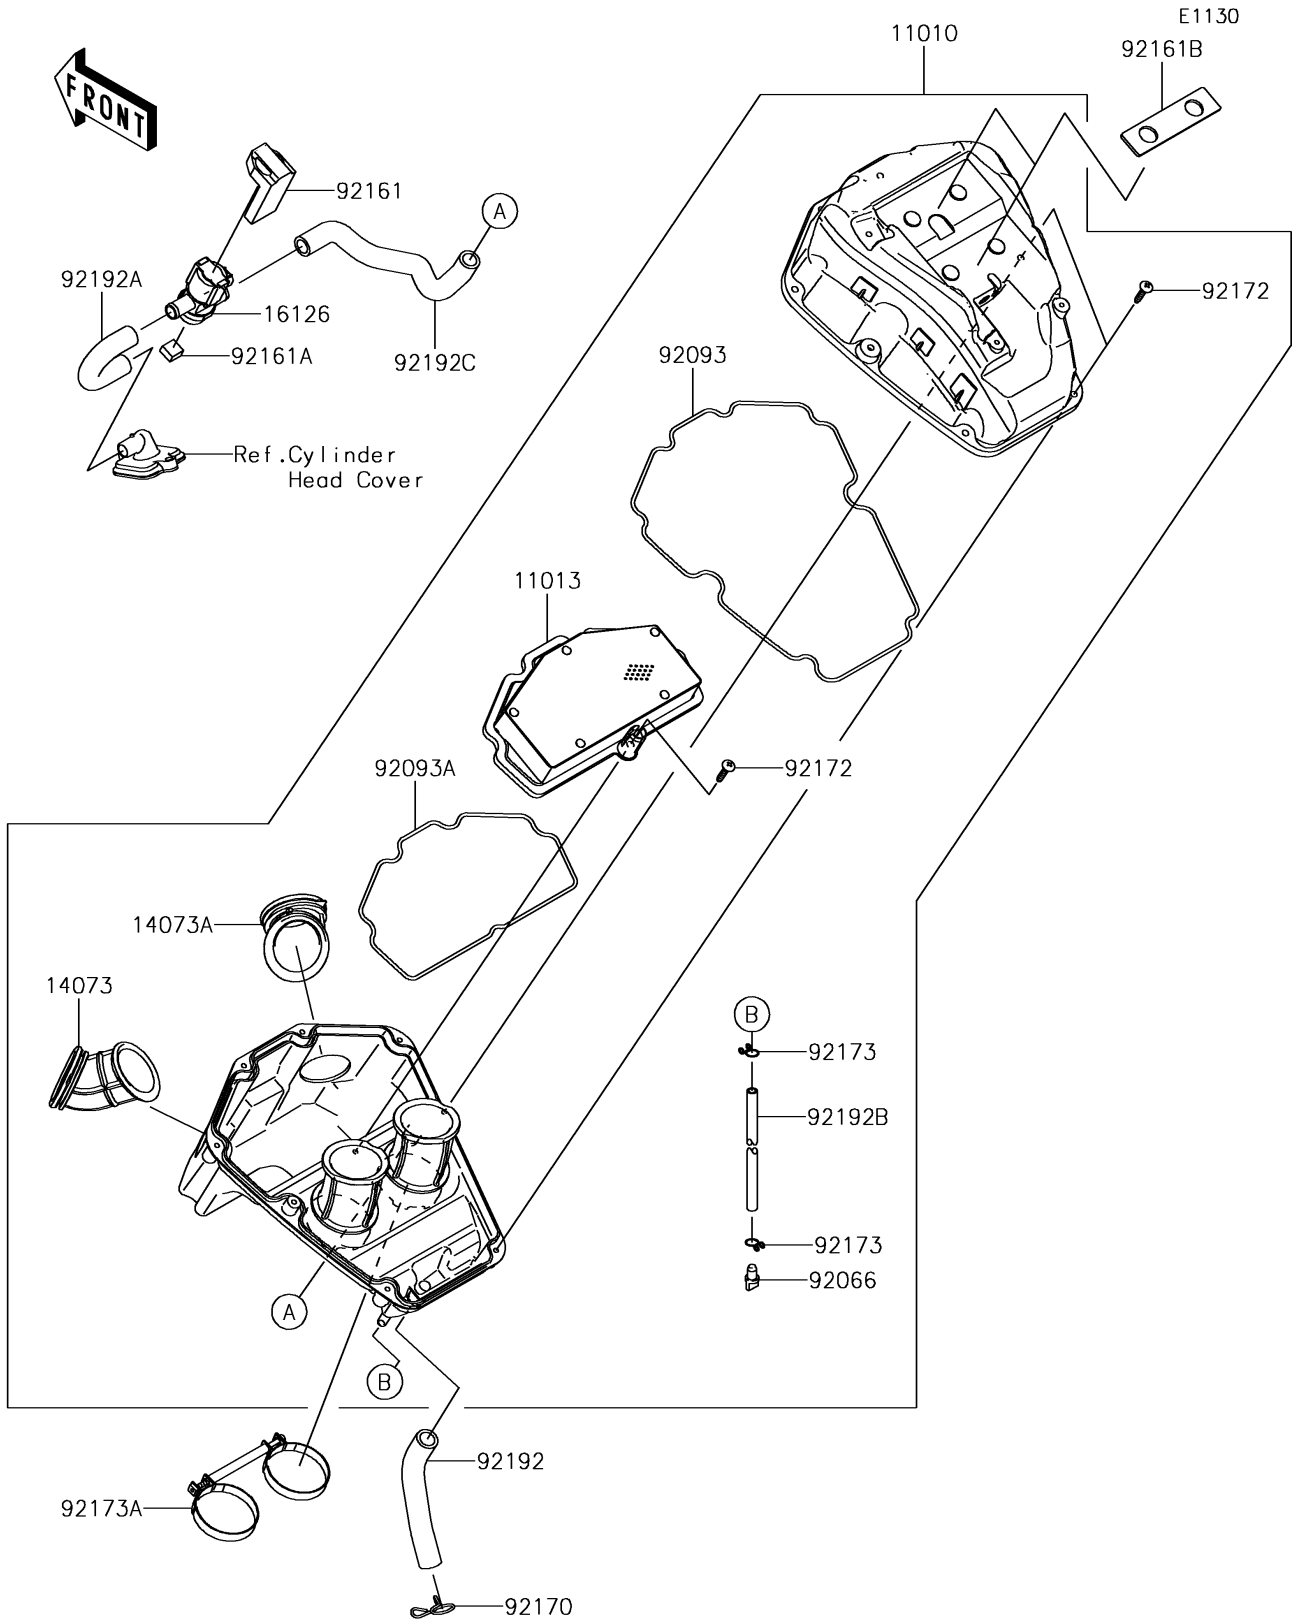

2018 VULCAN® S ABS PARTS DIAGRAM

Air Cleaner

2018 VULCAN® S ABS PARTS LIST

Air Cleaner

ITEM NAME	PART NUMBER	QUANTITY
FILTER-ASSY-AIR (Ref # 11010)	11010-0856	1
ELEMENT-AIR FILTER (Ref # 11013)	11013-0745	1
DUCT,INTAKE,LH (Ref # 14073)	14073-0799	1
DUCT,INTAKE,RH (Ref # 14073A)	14073-0800	1
VALVE,AIR SWITING (Ref # 16126)	16126-0019	1
PLUG,DRAIN (Ref # 92066)	92066-0782	1
SEAL (Ref # 92093)	92093-0610	1
SEAL,ELEMENT (Ref # 92093A)	92093-0611	1
DAMPER (Ref # 92161)	92161-0309	1
DAMPER (Ref # 92161A)	92161-1374	1
DAMPER (Ref # 92161B)	92161-1428	2
CLAMP (Ref # 92170)	92170-1017	1
SCREW,5X25 (Ref # 92172)	92172-0891	9
CLAMP,10MM (Ref # 92173)	92173-1044	2
CLAMP (Ref # 92173A)	92173-1698	1
TUBE,BREATHER (Ref # 92192)	92192-0958	1
TUBE,ASV-HEAD (Ref # 92192A)	92192-0960	1
TUBE,DRAIN,L=245 (Ref # 92192B)	92192-1380	1
TUBE,ASV-A/C (Ref # 92192C)	92192-1381	1