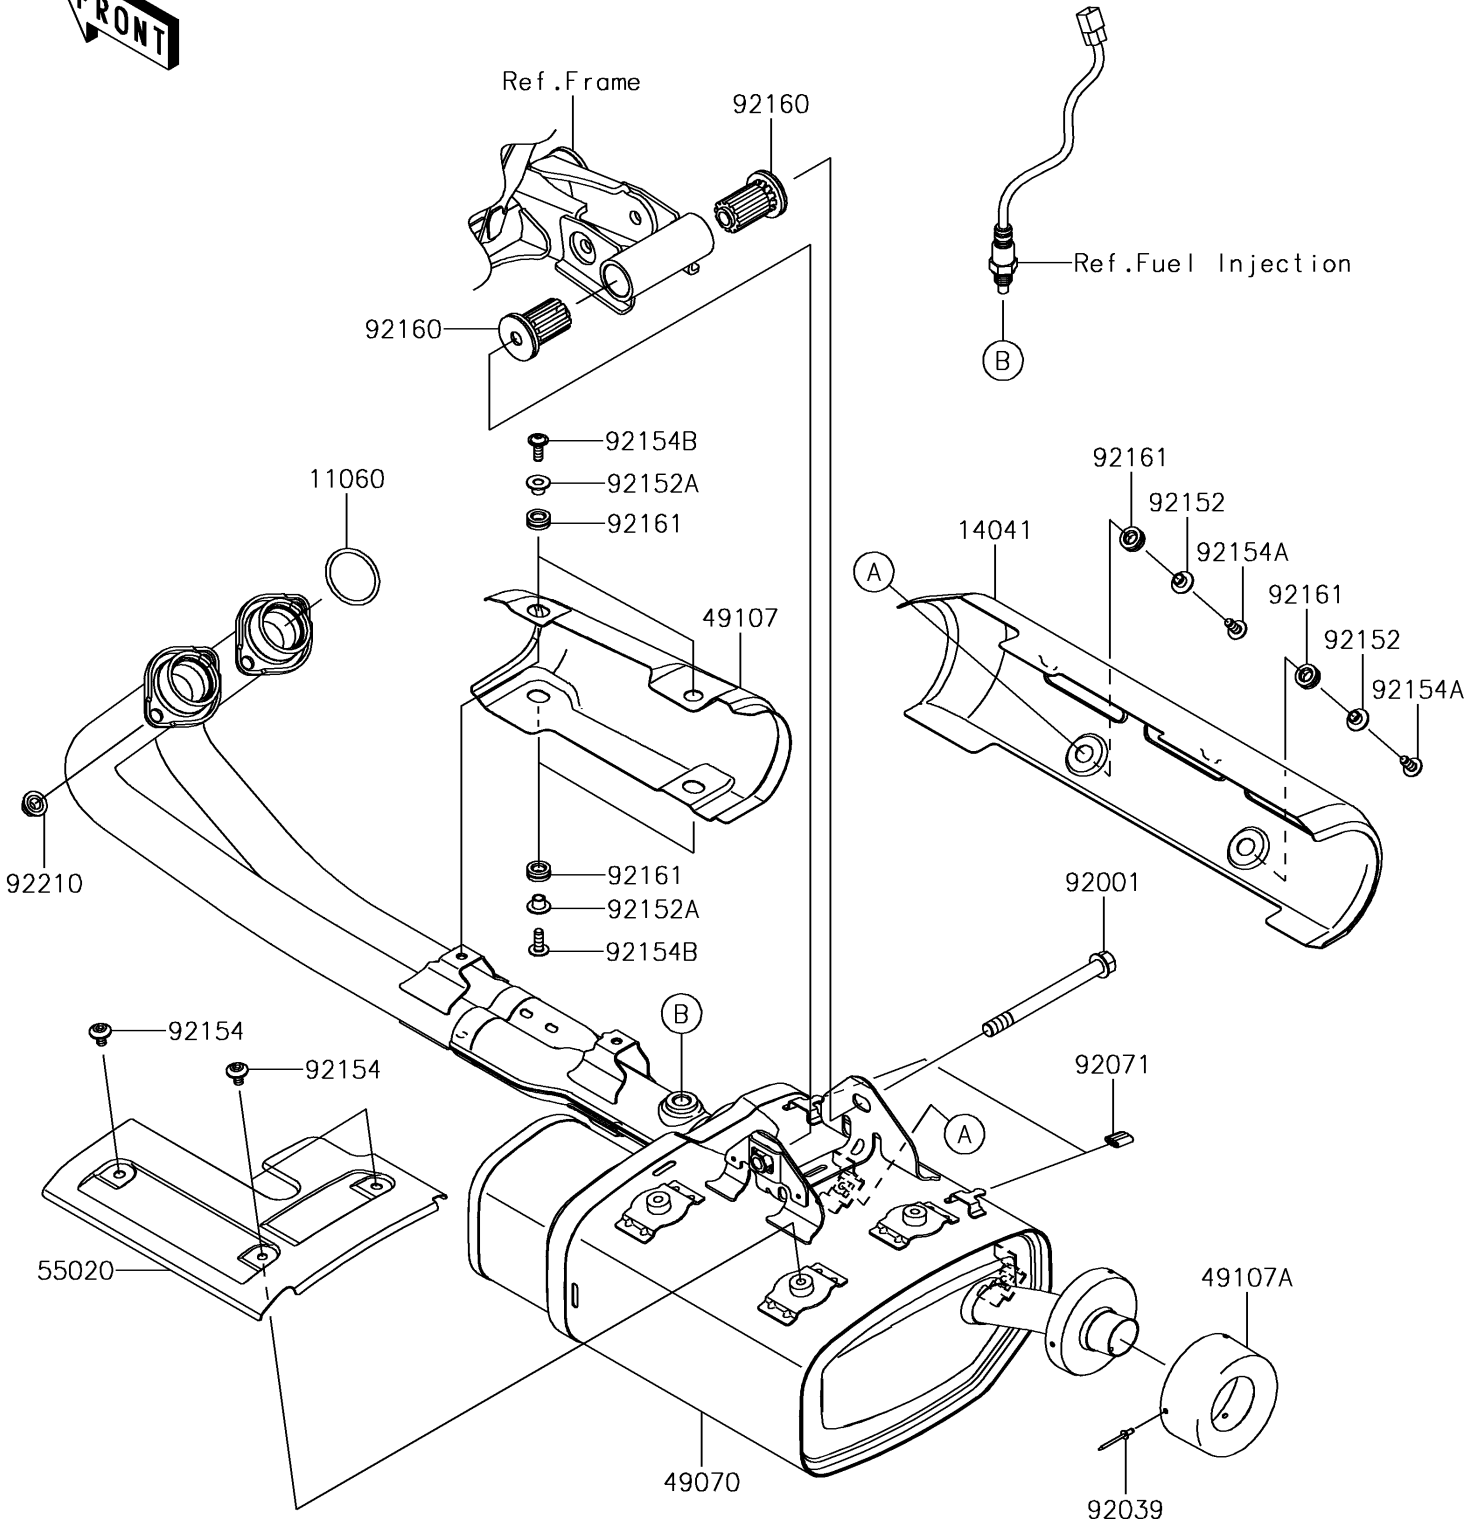

2017 Vulcan S ABS SE PARTS DIAGRAM

Muffler(s)

E1140

2017 Vulcan S ABS SE PARTS LIST

Muffler(s)

ITEM NAME	PART NUMBER	QUANTITY
GASKET,EXHAUST PIPE HOLDER (Ref # 11060)	11060-1103	2
COVER-COMP,MUFFLER (Ref # 14041)	14041-0581	1
MUFFLER-COMP (Ref # 49070)	49070-0815	1
COVER-EXHAUST PIPE,FR (Ref # 49107)	49107-0776	1
COVER-EXHAUST PIPE,END (Ref # 49107A)	49107-0777	1
GUARD,MUFFLER (Ref # 55020)	55020-1855	1
BOLT,FLANGED,10X110 (Ref # 92001)	92001-1602	1
RIVET (Ref # 92039)	92039-0088	3
GROMMET (Ref # 92071)	92071-1270	2
COLLAR,6.3X8.3X7.2 (Ref # 92152)	92152-1602	2
COLLAR (Ref # 92152A)	92152-1988	4
BOLT,SOCKET,6X10 (Ref # 92154)	92154-0774	3
BOLT,SOCKET,6X14 (Ref # 92154A)	92154-0856	2
BOLT,SOCKET,6X16 (Ref # 92154B)	92154-1678	4
DAMPER (Ref # 92160)	92160-1423	2
DAMPER (Ref # 92161)	92161-1475	6
NUT,8MM (Ref # 92210)	92210-1114	4