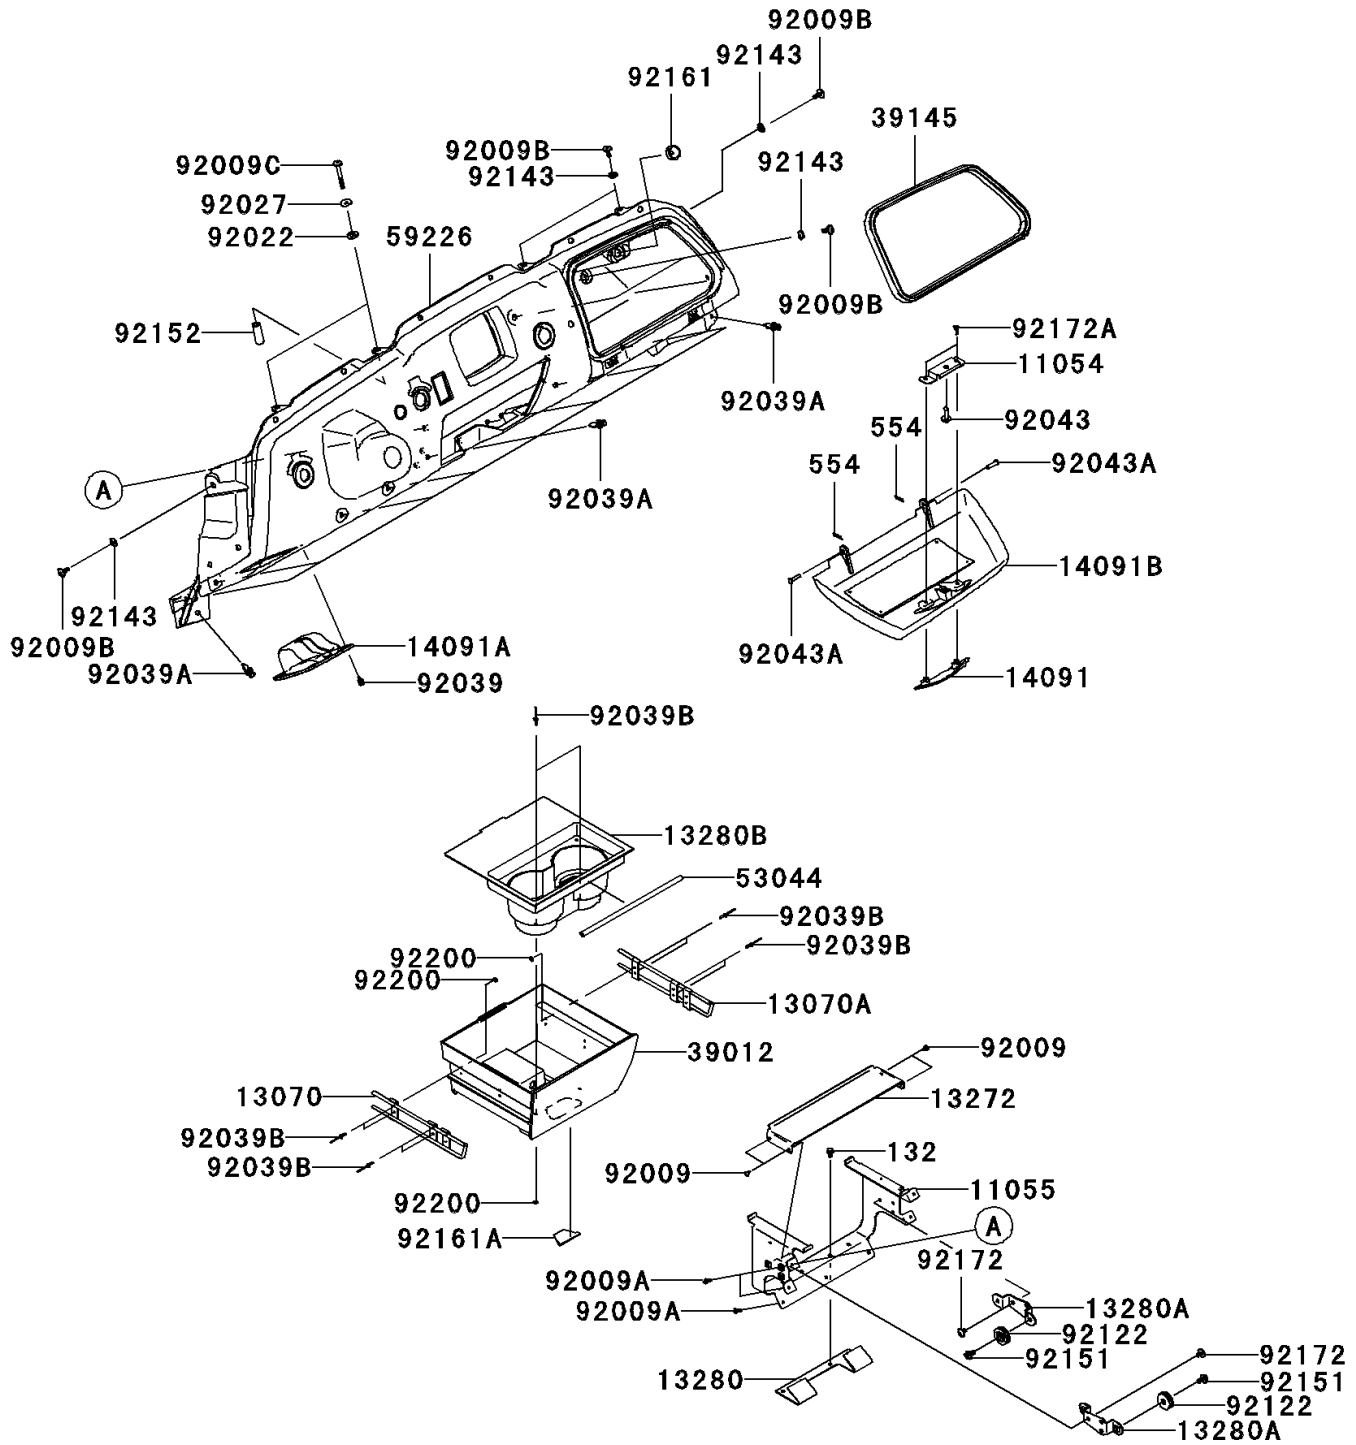

# 2009 Teryx 750 FI 4X4 LE Sport Monster Energy PARTS DIAGRAM

Front Box

F2135

### Front Box

ITEM NAME	PART NUMBER	QUANTITY
BOLT-FLANGED-SMALL,6X10 (Ref # 132)	132BB0610	4
PIN-SNAP (Ref # 554)	554DA0600	2
BRACKET (Ref # 11054)	11054-1789	1
BRACKET (Ref # 11055)	11055-0901	1
GUIDE,CUP HOLDER,LH (Ref # 13070)	13070-0098	1
GUIDE,CUP HOLDER,RH (Ref # 13070A)	13070-0099	1
PLATE,CUP HOLDER (Ref # 13272)	13272-0446	1
HOLDER,LWR (Ref # 13280)	13280-0210	1
HOLDER (Ref # 13280A)	13280-0289	2
HOLDER (Ref # 13280B)	13280-0296	1
COVER,STORAGE CAP,F.BLACK (Ref # 14091)	14091-0700-6Z	1
COVER,LH,F.BLACK (Ref # 14091A)	14091-0702-6Z	1
COVER,STORAGE,F.BLACK (Ref # 14091B)	14091-0985-6Z	1
CASE-STORAGE,F.BLACK (Ref # 39012)	39012-0024-6Z	1
TRIM-SEAL,L=940 (Ref # 39145)	39145-0029	1
TRIM,L=256.6 (Ref # 53044)	53044-0043	1
PANEL-CONTROL,F.BLACK (Ref # 59226)	59226-0019-6Z	1
SCREW,TAPPING,4X8 (Ref # 92009)	92009-1155	4
SCREW,TAPPING,4X12 (Ref # 92009A)	92009-1444	7
SCREW,6X16 (Ref # 92009B)	92009-1621	6
SCREW,6X56 (Ref # 92009C)	92009-1829	2
WASHER,10.5X20X1 (Ref # 92022)	92022-239	2
COLLAR,L=4.7 (Ref # 92027)	92027-1964	2
RIVET (Ref # 92039)	92039-0046	4
RIVET (Ref # 92039A)	92039-1229	10
RIVET (Ref # 92039B)	92039-1231	10
PIN (Ref # 92043)	92043-0138	1
PIN,6X23 (Ref # 92043A)	92043-0164	2
ROLLER (Ref # 92122)	92122-0024	4

# 2009 Teryx 750 FI 4X4 LE Sport Monster Energy PARTS LIST

## Front Box

ITEM NAME	PART NUMBER	QUANTITY
COLLAR (Ref # 92143)	92143-1087	6
BOLT,FLANGED,6X13 (Ref # 92151)	92151-1703	4
COLLAR,7.95X15.88X40 (Ref # 92152)	92152-0777	2
DAMPER (Ref # 92161)	92161-0568	1
DAMPER,CUP HOLDER (Ref # 92161A)	92161-0653	1
SCREW,6X10 (Ref # 92172)	92172-0005	6
SCREW,TAPPING,4X16 (Ref # 92172A)	92172-0347	2
WASHER,3.5X8X1 (Ref # 92200)	92200-1251	10