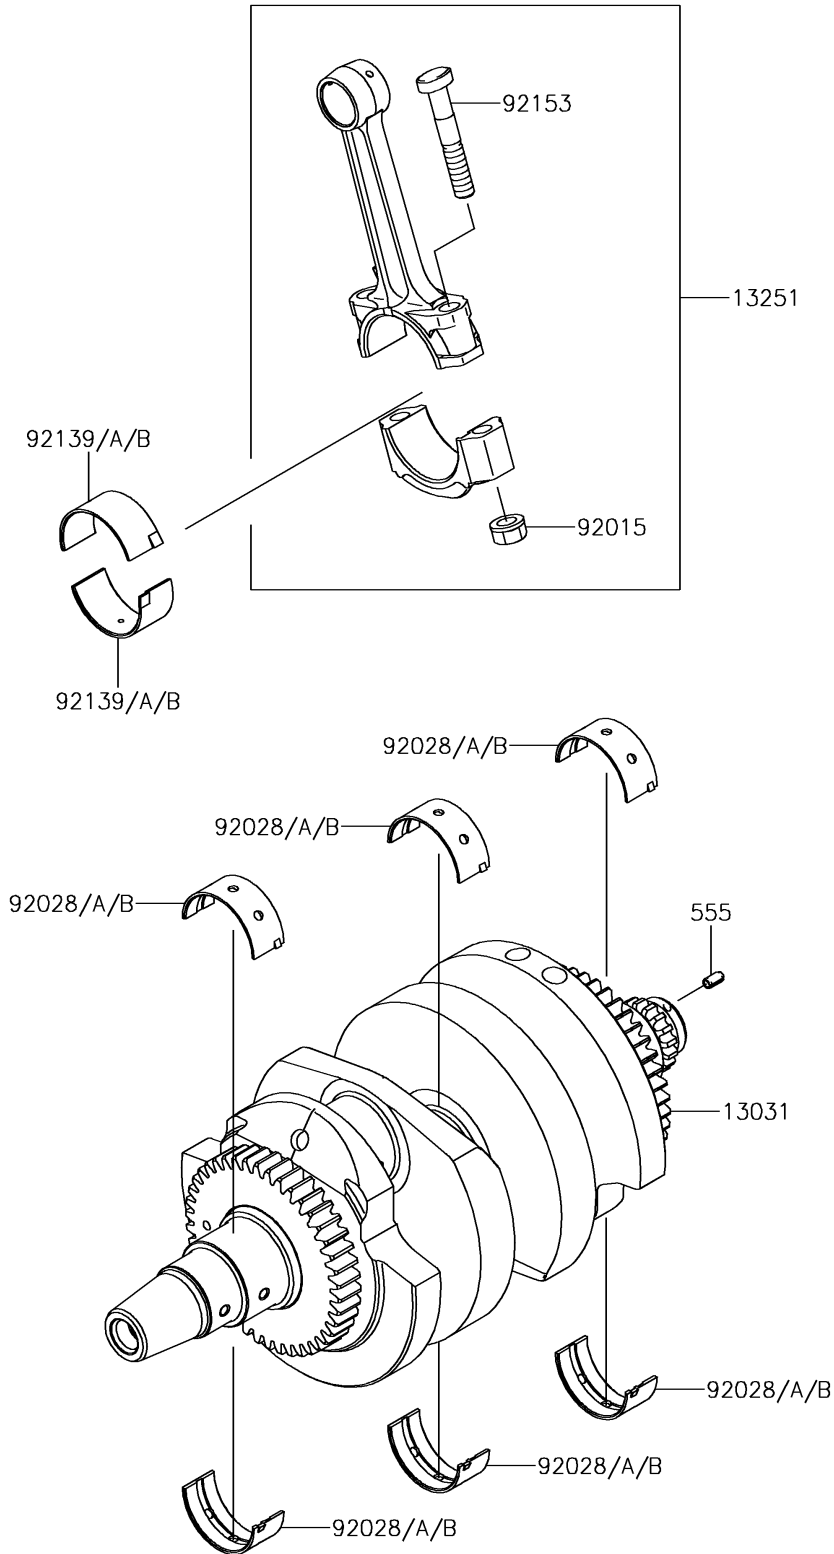

2017 Vulcan S ABS SE PARTS DIAGRAM

Crankshaft

E1321

2017 Vulcan S ABS SE PARTS LIST

Crankshaft

ITEM NAME	PART NUMBER	QUANTITY
CRANKSHAFT-COMP (Ref # 13031)	13031-0803	1
ROD-ASSY-CONNECTING,K (Ref # 13251)	13251-0010-KK	2
PIN-SPRING,4X8 (Ref # 555)	555A0408	1
NUT,FLANGED,8MM (Ref # 92015)	92015-1311	4
BUSHING,CRANKSHAFT,BLUE (Ref # 92028)	92028-1903	6
BUSHING,CRANKSHAFT,BLACK (Ref # 92028A)	92028-1904	AR
BUSHING,CRANKSHAFT,BROWN (Ref # 92028B)	92028-1905	AR
BUSHING,CON-ROD,BLUE (Ref # 92139)	92139-0114	4
BUSHING,CON-ROD,BLACK (Ref # 92139A)	92139-0115	AR
BUSHING,CON-ROD,BROWN (Ref # 92139B)	92139-0116	AR
BOLT,CON-ROD,8X49 (Ref # 92153)	92153-0957	4