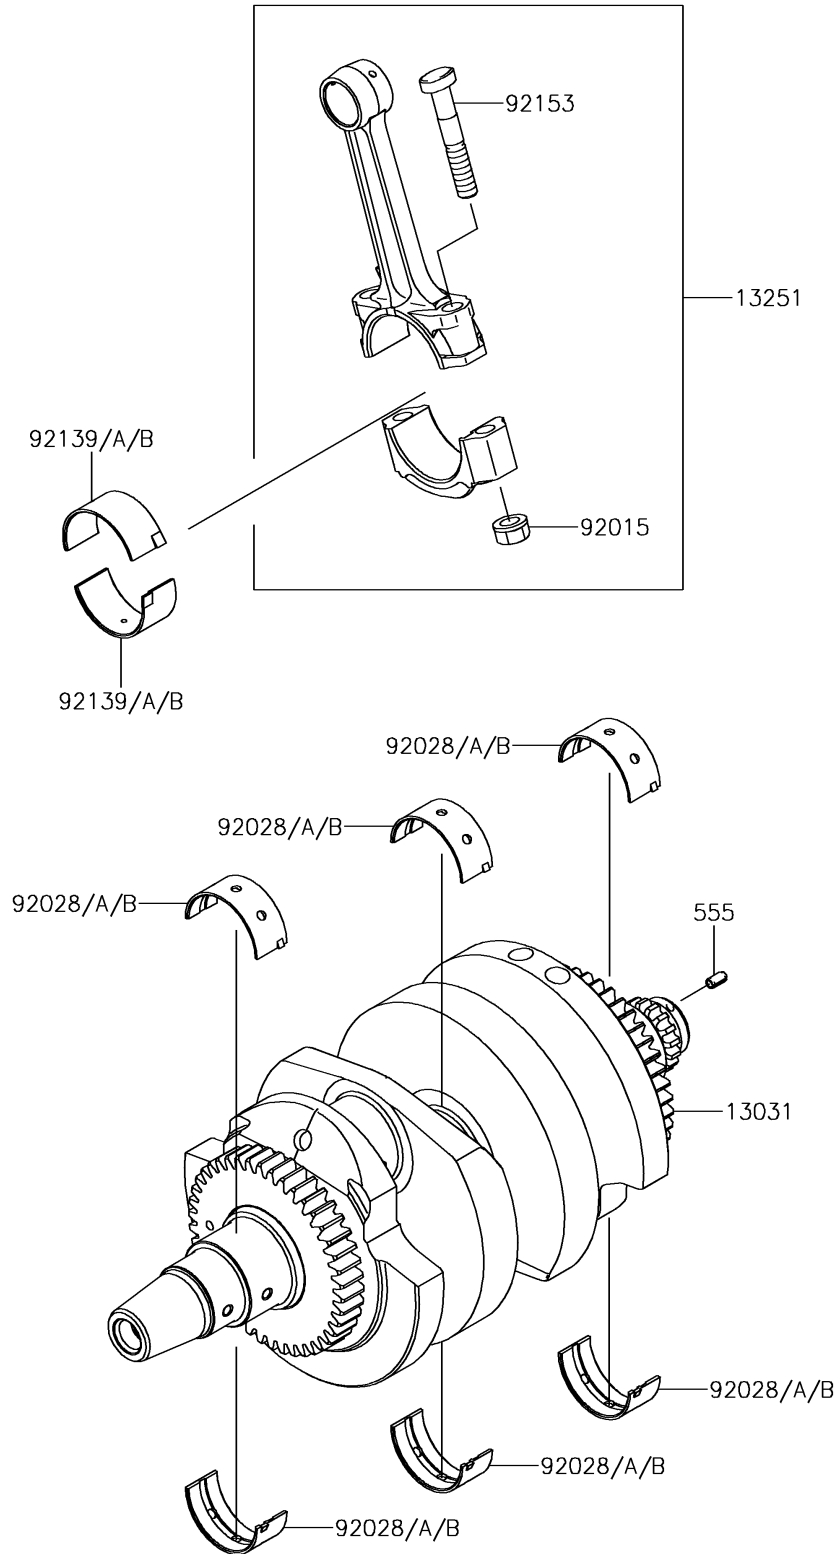

2018 VULCAN® S ABS SE PARTS DIAGRAM

Crankshaft

E1321

2018 VULCAN® S ABS SE PARTS LIST

Crankshaft

ITEM NAME	PART NUMBER	QUANTITY
CRANKSHAFT-COMP (Ref # 13031)	13031-0803	1
ROD-ASSY-CONNECTING,K (Ref # 13251)	13251-0010-KK	2
PIN-SPRING,4X8 (Ref # 555)	555A0408	1
NUT,FLANGED,8MM (Ref # 92015)	92015-1311	4
BUSHING,CRANKSHAFT,BLUE (Ref # 92028)	92028-1903	6
BUSHING,CRANKSHAFT,BLACK (Ref # 92028A)	92028-1904	AR
BUSHING,CRANKSHAFT,BROWN (Ref # 92028B)	92028-1905	AR
BUSHING,CON-ROD,BLUE (Ref # 92139)	92139-0114	4
BUSHING,CON-ROD,BLACK (Ref # 92139A)	92139-0115	AR
BUSHING,CON-ROD,BROWN (Ref # 92139B)	92139-0116	AR
BOLT,CON-ROD,8X49 (Ref # 92153)	92153-0957	4