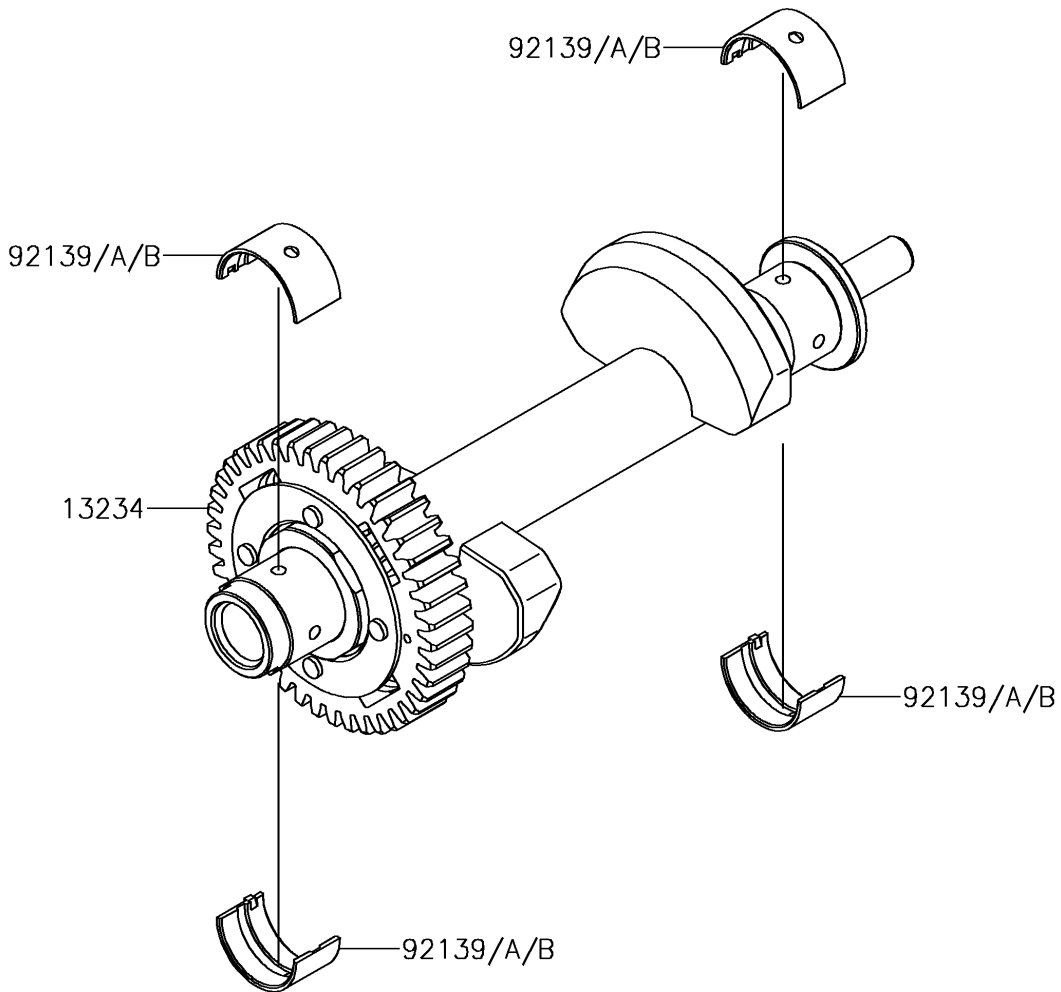

2017 Vulcan S ABS SE PARTS DIAGRAM

Balancer

E1323

2017 Vulcan S ABS SE PARTS LIST

Balancer

ITEM NAME	PART NUMBER	QUANTITY
SHAFT-COMP,BALANCER (Ref # 13234)	13234-0043	1
BUSHING,BALANCER,BLUE (Ref # 92139)	92139-0117	4
BUSHING,BALANCER,BLACK (Ref # 92139A)	92139-0118	AR
BUSHING,BALANCER,BROWN (Ref # 92139B)	92139-0119	AR