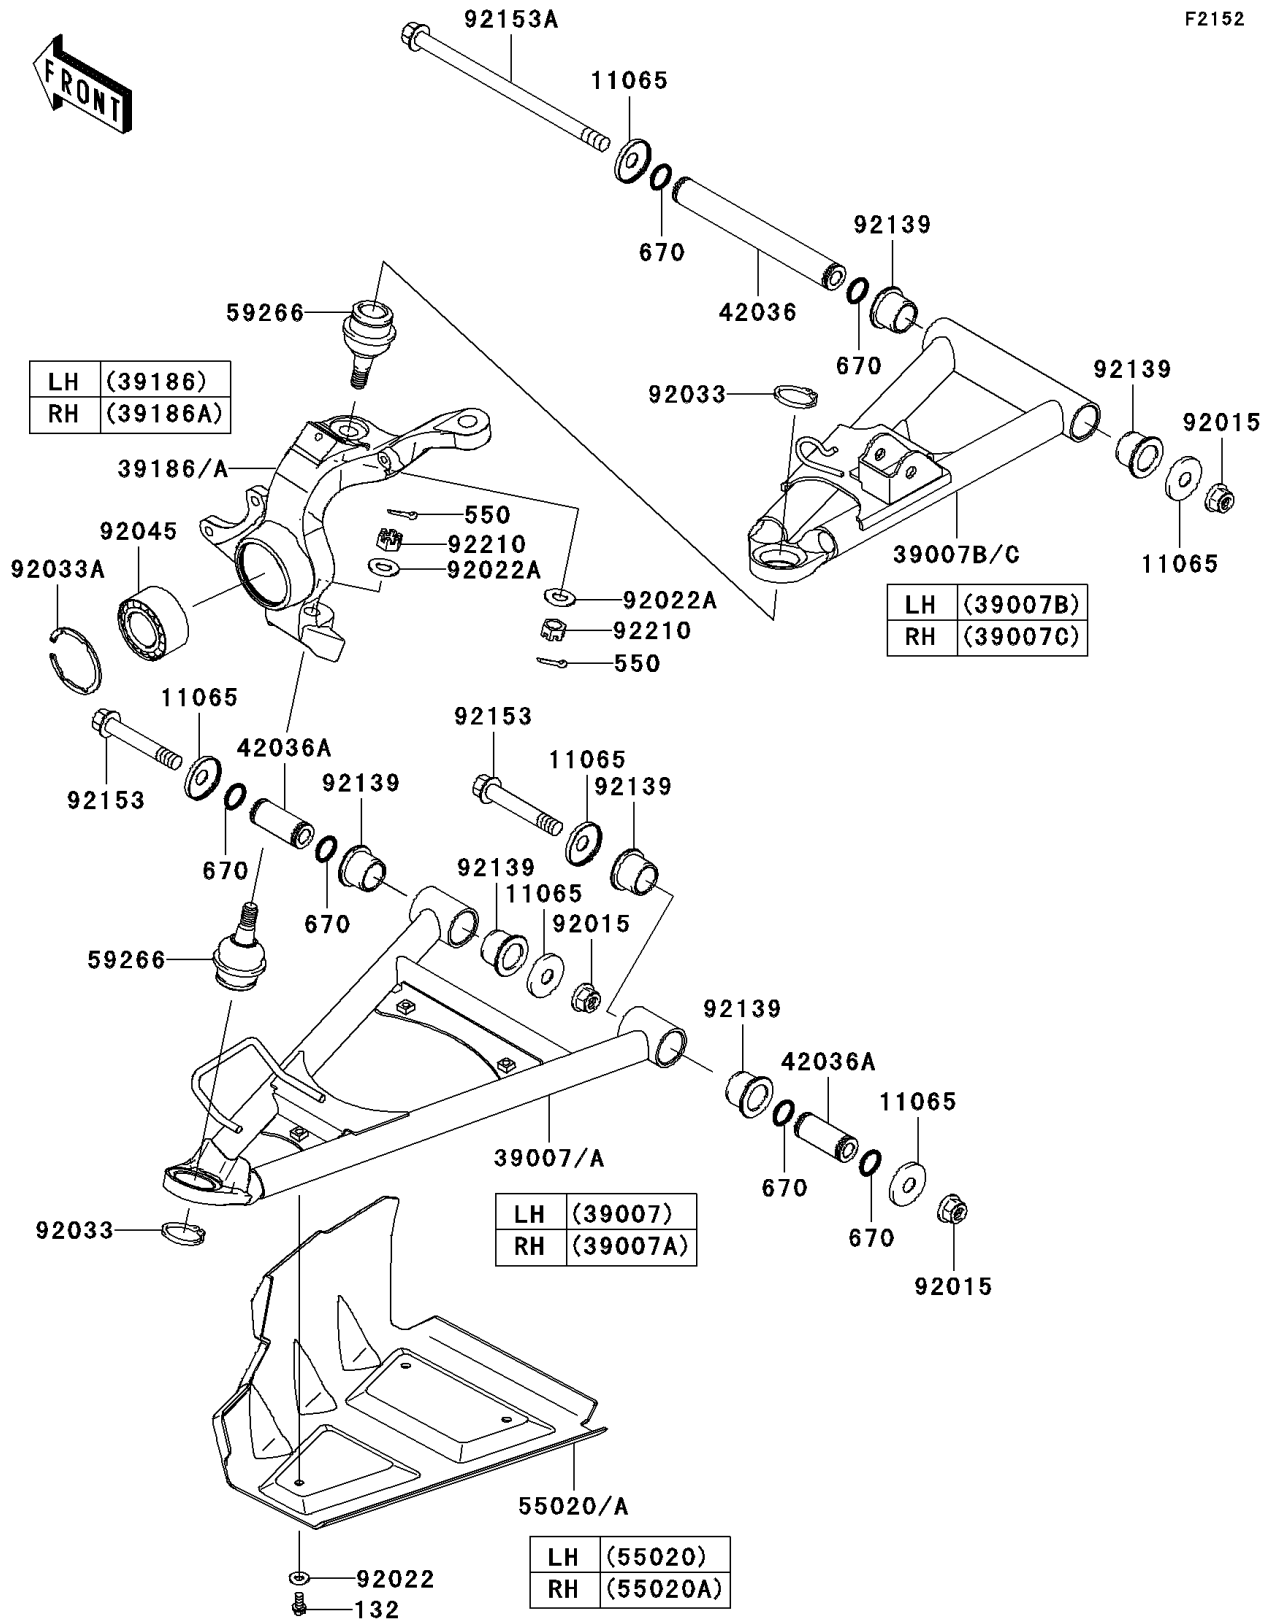

2009 Teryx 750 FI 4X4 LE Sport PARTS DIAGRAM

Front Suspension

F2152

2009 Teryx 750 FI 4X4 LE Sport PARTS LIST

Front Suspension

| ITEM NAME | PART NUMBER | QUANTITY |
|---|-------------|----------|
| BOLT-FLANGED-SMALL,6X12 (Ref # 132) | 132BB0612 | 6 |
| PIN-COTTER,3.0X25 (Ref # 550) | 550AA3025 | 4 |
| O RING,18MM (Ref # 670) | 670B2018 | 12 |
| CAP (Ref # 11065) | 11065-0253 | 12 |
| ARM-SUSP,FR,LWR,LH (Ref # 39007) | 39007-0082 | 1 |
| ARM-SUSP,FR,LWR,RH (Ref # 39007A) | 39007-0094 | 1 |
| ARM-SUSP,FR,UPP,LH (Ref # 39007B) | 39007-0132 | 1 |
| ARM-SUSP,FR,UPP,RH (Ref # 39007C) | 39007-0133 | 1 |
| KNUCKLE,FR,LH (Ref # 39186) | 39186-0092 | 1 |
| KNUCKLE,FR,RH (Ref # 39186A) | 39186-0093 | 1 |
| SLEEVE (Ref # 42036) | 42036-0061 | 2 |
| SLEEVE (Ref # 42036A) | 42036-0062 | 4 |
| GUARD,FR,LH (Ref # 55020) | 55020-0308 | 1 |
| GUARD,FR,RH (Ref # 55020A) | 55020-0309 | 1 |
| JOINT-BALL (Ref # 59266) | 59266-0014 | 4 |
| NUT,LOCK,FLANGED,12MM (Ref # 92015) | 92015-1433 | 6 |
| WASHER,7X16X1.2 (Ref # 92022) | 92022-1344 | 6 |
| WASHER (Ref # 92022A) | 92022-1831 | 4 |
| RING-SNAP,C-TYPE,32MM (Ref # 92033) | 92033-1262 | 4 |
| RING-SNAP,55MM (Ref # 92033A) | 92033-1274 | 2 |
| BEARING-BALL,DAC3055W-3CS31 (Ref # 92045) | 92045-0123 | 2 |
| BUSHING (Ref # 92139) | 92139-0231 | 12 |
| BOLT,FLANGED,12X76.5 (Ref # 92153) | 92153-1733 | 4 |
| BOLT,FLANGED,12X213 (Ref # 92153A) | 92153-1958 | 2 |
| NUT,CASTLE,12MM (Ref # 92210) | 92210-0395 | 4 |