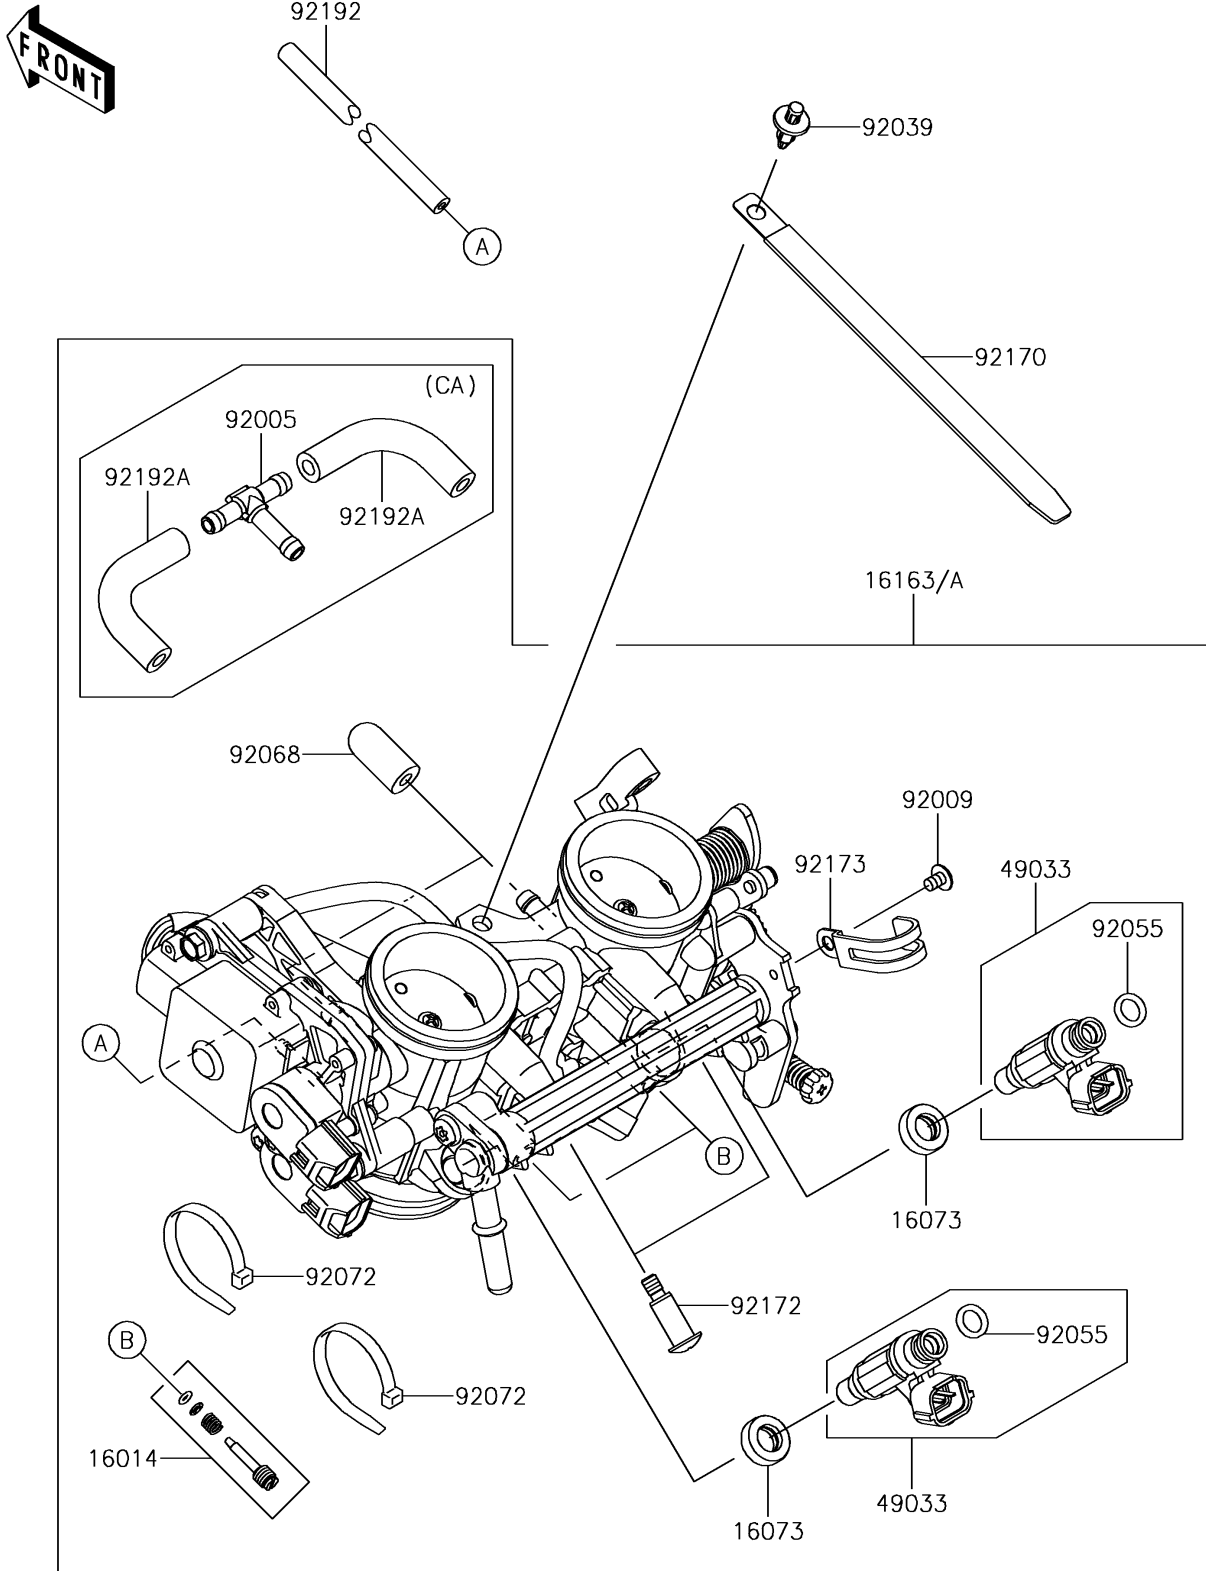

2017 Vulcan S ABS SE PARTS DIAGRAM

Throttle

E1510

2017 Vulcan S ABS SE PARTS LIST

Throttle

ITEM NAME	PART NUMBER	QUANTITY
SCREW-PILOT AIR (Ref # 16014)	16014-0002	2
INSULATOR (Ref # 16073)	16073-3707	2
THROTTLE-ASSY (Ref # 16163)	16163-0827	1
THROTTLE-ASSY (Ref # 16163A)	16163-0838	1
NOZZLE-INJECTION (Ref # 49033)	49033-0011	2
FITTING,3WAY (Ref # 92005)	92005-0730	1
SCREW,CLAMP (Ref # 92009)	92009-1860	1
RIVET (Ref # 92039)	92039-0068	1
RING-O,INJECTION NOZZLE (Ref # 92055)	92055-1622	2
PLUG,12X25 (Ref # 92068)	92068-006	2
BAND,SUB-HARNESS (Ref # 92072)	92072-0012	2
CLAMP,L=150 (Ref # 92170)	92170-1114	1
SCREW,PIPE INJECTION (Ref # 92172)	92172-0064	2
CLAMP (Ref # 92173)	92173-0288	1
TUBE,3X6.7X300 (Ref # 92192)	92192-0977	1
TUBE (Ref # 92192A)	92192-1045	2