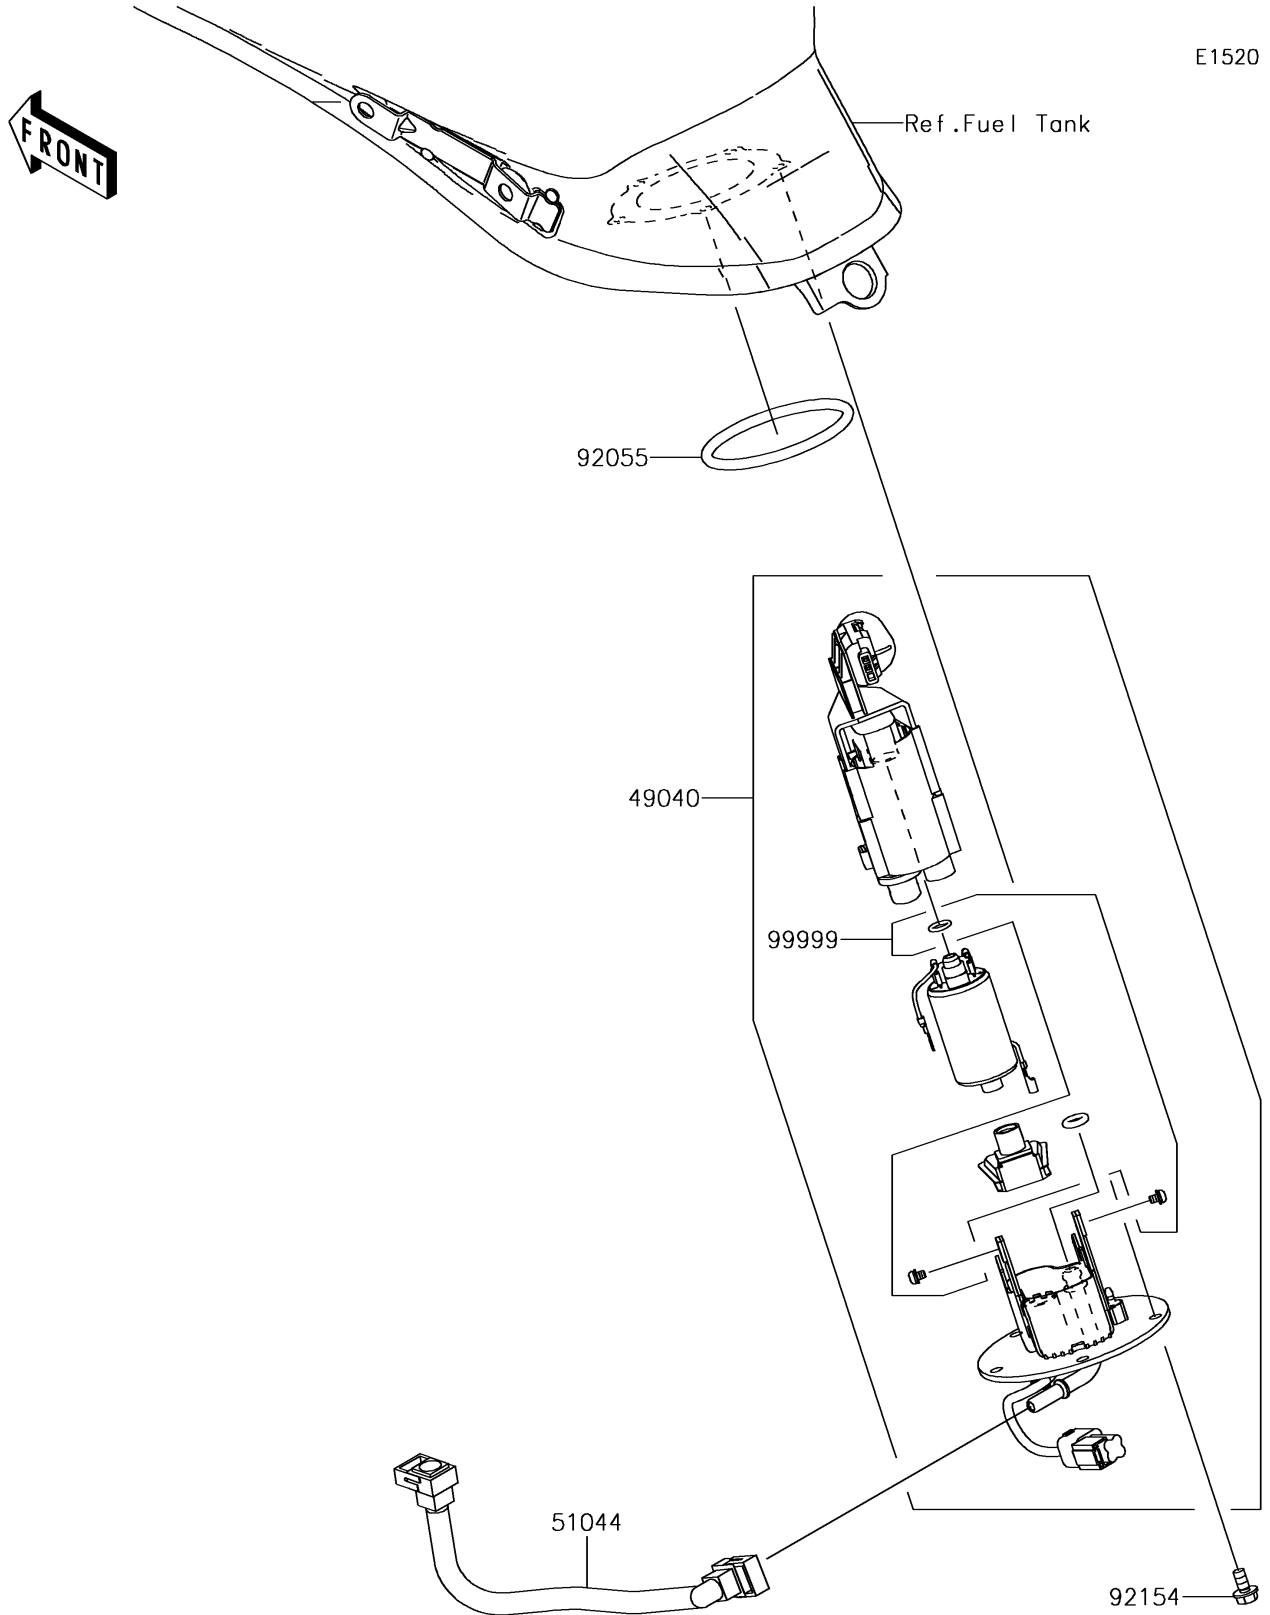

2017 Vulcan S ABS PARTS DIAGRAM

Fuel Pump

2017 Vulcan S ABS PARTS LIST

Fuel Pump

ITEM NAME	PART NUMBER	QUANTITY
PUMP-FUEL (Ref # 49040)	49040-0738	1
TUBE-ASSY,FUEL (Ref # 51044)	51044-0851	1
RING-O,74.6X5.7 (Ref # 92055)	92055-0728	1
BOLT,FLANGED,6X12 (Ref # 92154)	92154-1848	5
KIT,FUEL FILTER (Ref # 99999)	99999-0525	1