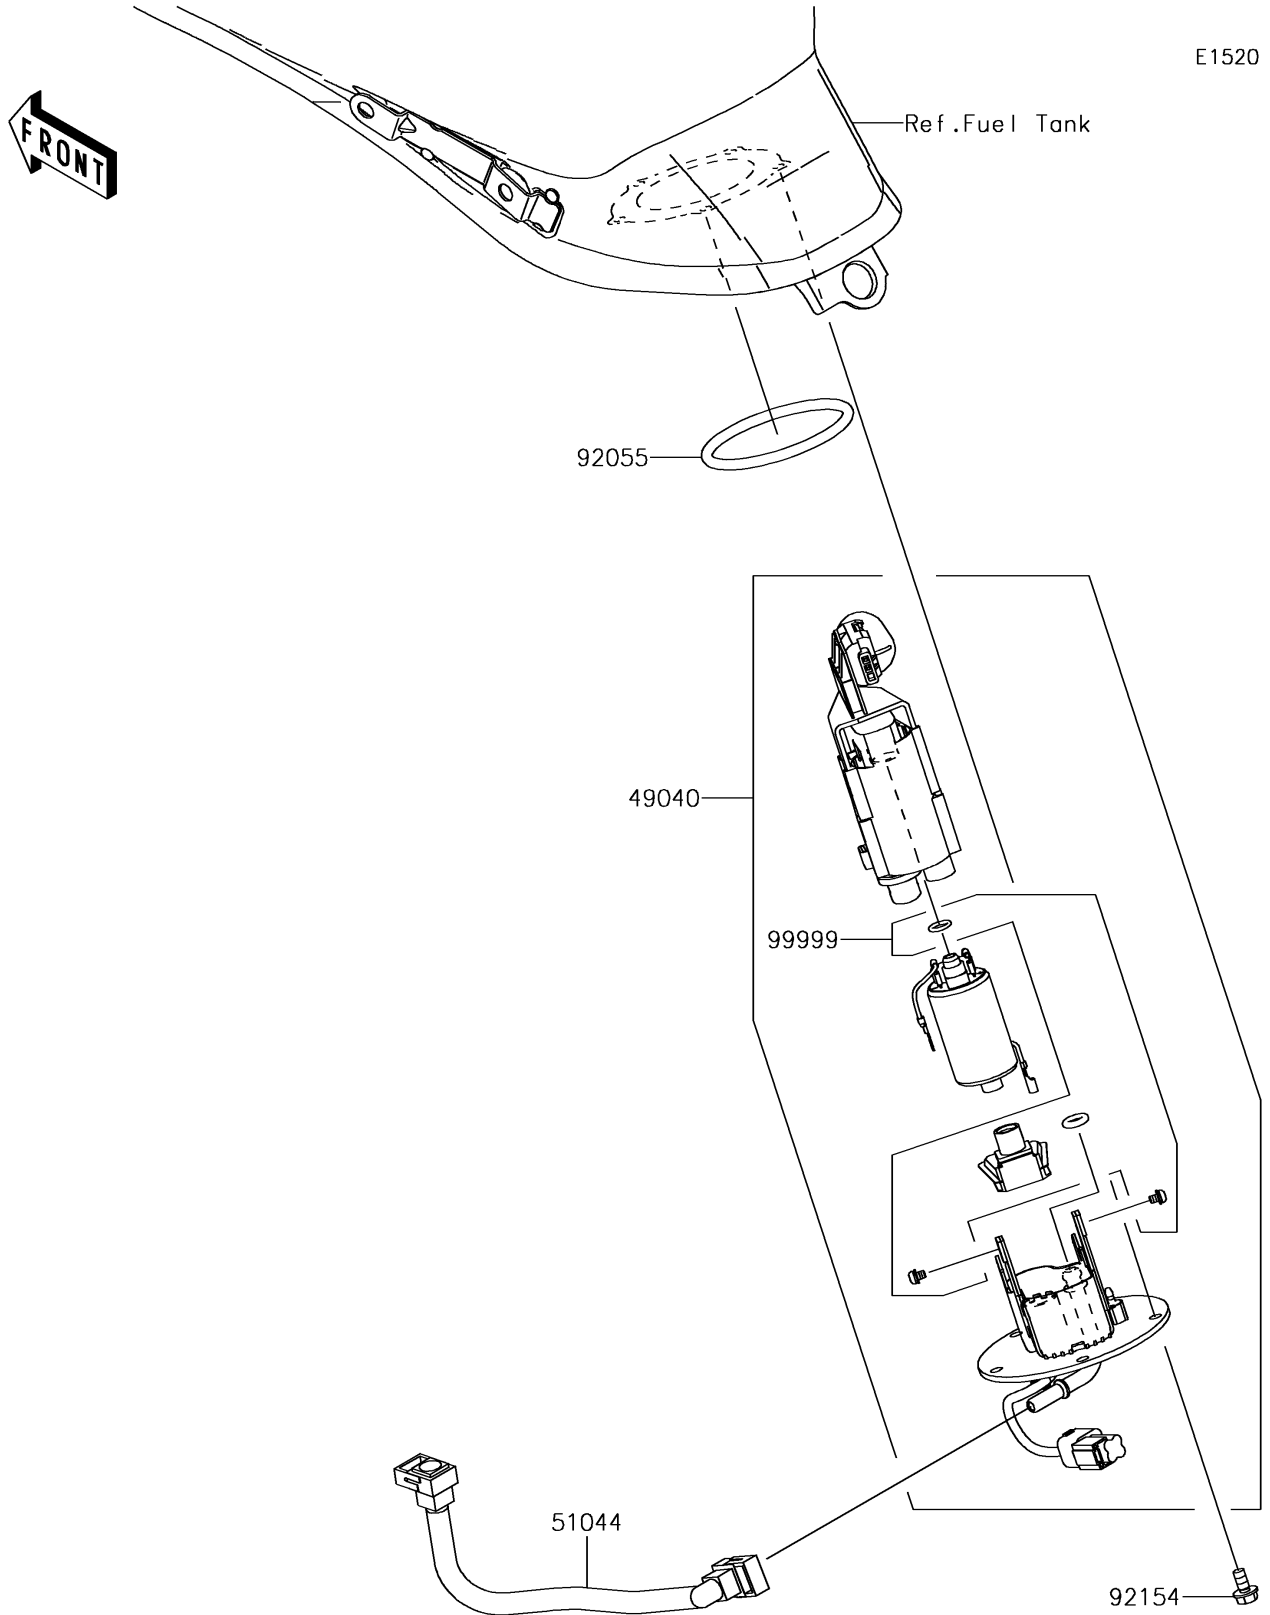

2017 Vulcan S ABS SE PARTS DIAGRAM

Fuel Pump

2017 Vulcan S ABS SE PARTS LIST

Fuel Pump

ITEM NAME	PART NUMBER	QUANTITY
PUMP-FUEL (Ref # 49040)	49040-0738	1
TUBE-ASSY,FUEL (Ref # 51044)	51044-0851	1
RING-O,74.6X5.7 (Ref # 92055)	92055-0728	1
BOLT,FLANGED,6X12 (Ref # 92154)	92154-1848	5
KIT,FUEL FILTER (Ref # 99999)	99999-0525	1