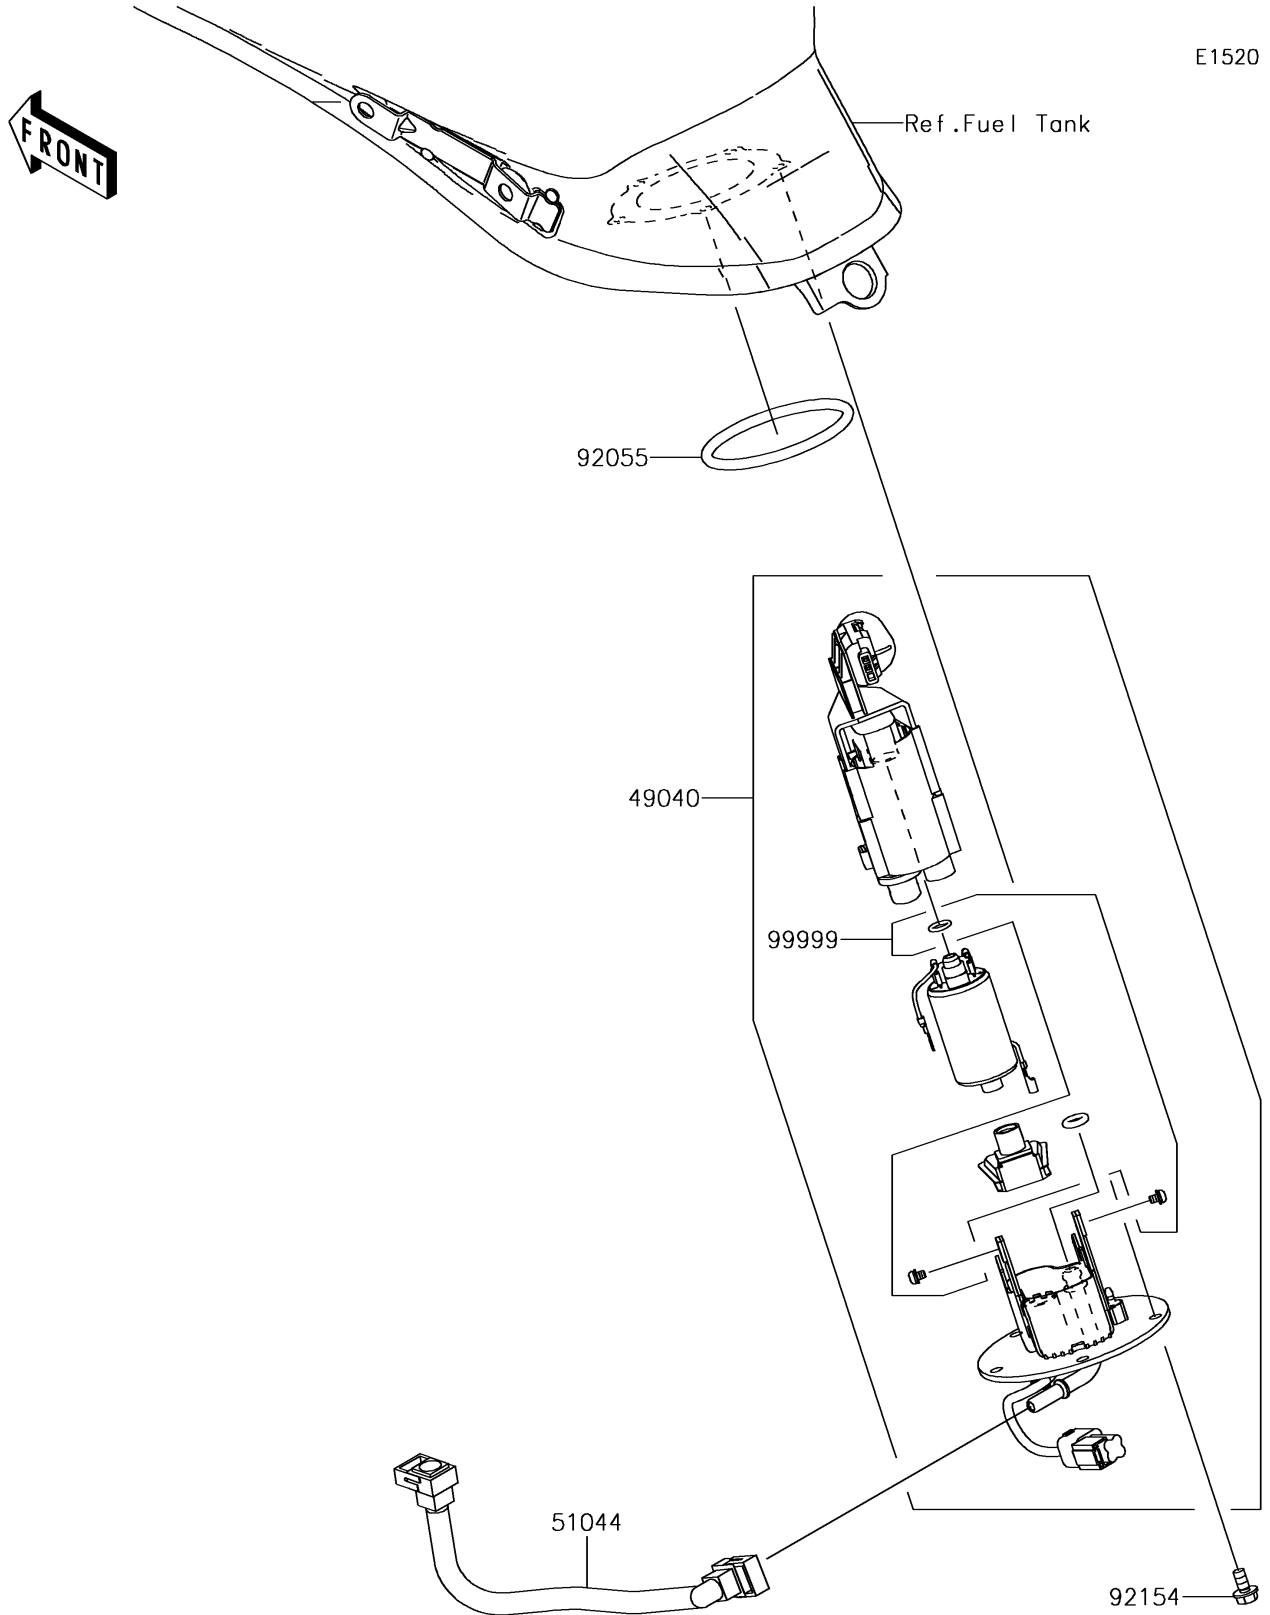

2018 VULCAN® S ABS PARTS DIAGRAM

Fuel Pump

2018 VULCAN® S ABS PARTS LIST

Fuel Pump

ITEM NAME	PART NUMBER	QUANTITY
PUMP-FUEL (Ref # 49040)	49040-0738	1
TUBE-ASSY,FUEL (Ref # 51044)	51044-0851	1
RING-O,74.6X5.7 (Ref # 92055)	92055-0728	1
BOLT,FLANGED,6X12 (Ref # 92154)	92154-1848	5
KIT,FUEL FILTER (Ref # 99999)	99999-0525	1