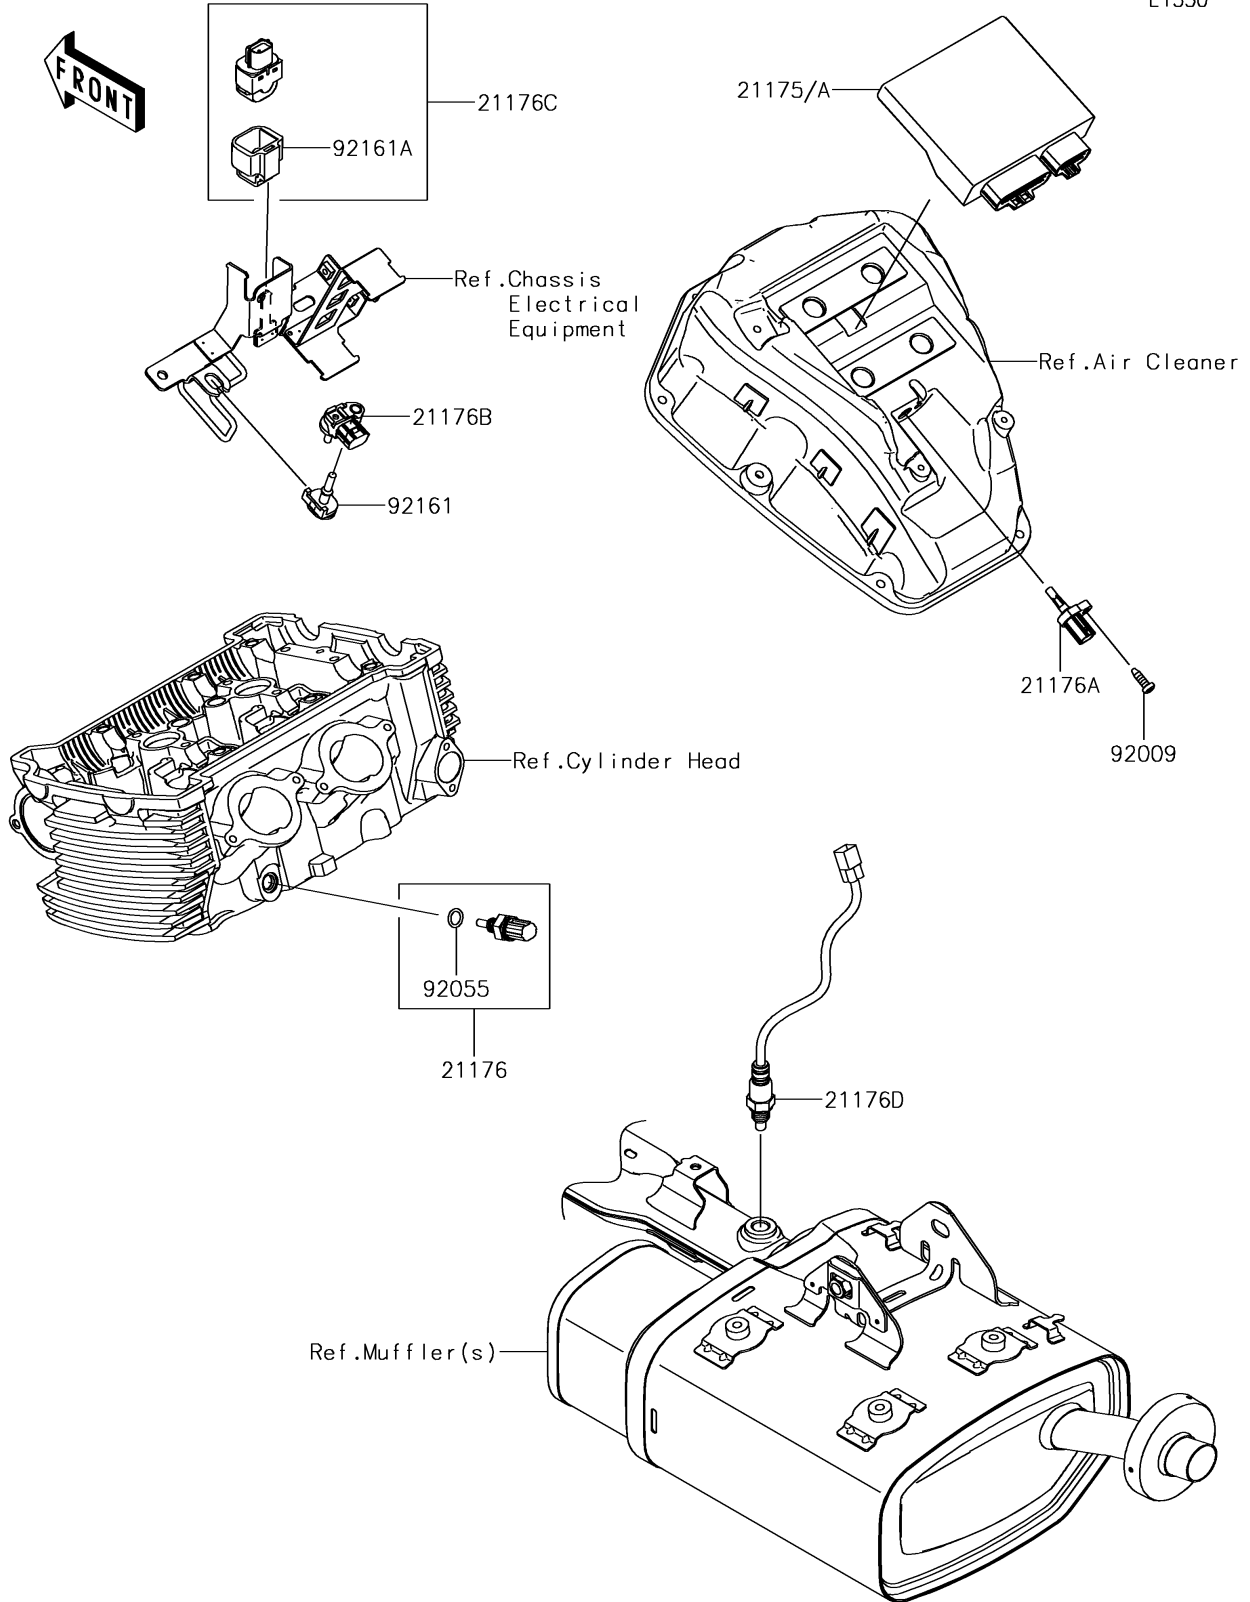

# 2017 Vulcan S ABS SE PARTS DIAGRAM

Fuel Injection

E1530

## 2017 Vulcan S ABS SE PARTS LIST

### Fuel Injection

ITEM NAME	PART NUMBER	QUANTITY
CONTROL UNIT-ELECTRONIC (Ref # 21175)	21175-1196	1
CONTROL UNIT-ELECTRONIC (Ref # 21175A)	21175-1197	1
SENSOR,WATER TEMP (Ref # 21176)	21176-0009	1
SENSOR,AIR TEMPERATURE (Ref # 21176A)	21176-0048	1
SENSOR,PRESSURE (Ref # 21176B)	21176-0111	1
SENSOR,VEHICLE-DOWN (Ref # 21176C)	21176-0704	1
SENSOR,OXYGEN (Ref # 21176D)	21176-0775	1
SCREW,TAPPING,5X16 (Ref # 92009)	92009-1984	1
RING-O,9.5X1.9 (Ref # 92055)	92055-0016	1
DAMPER (Ref # 92161)	92161-0673	1
DAMPER (Ref # 92161A)	92161-0951	1