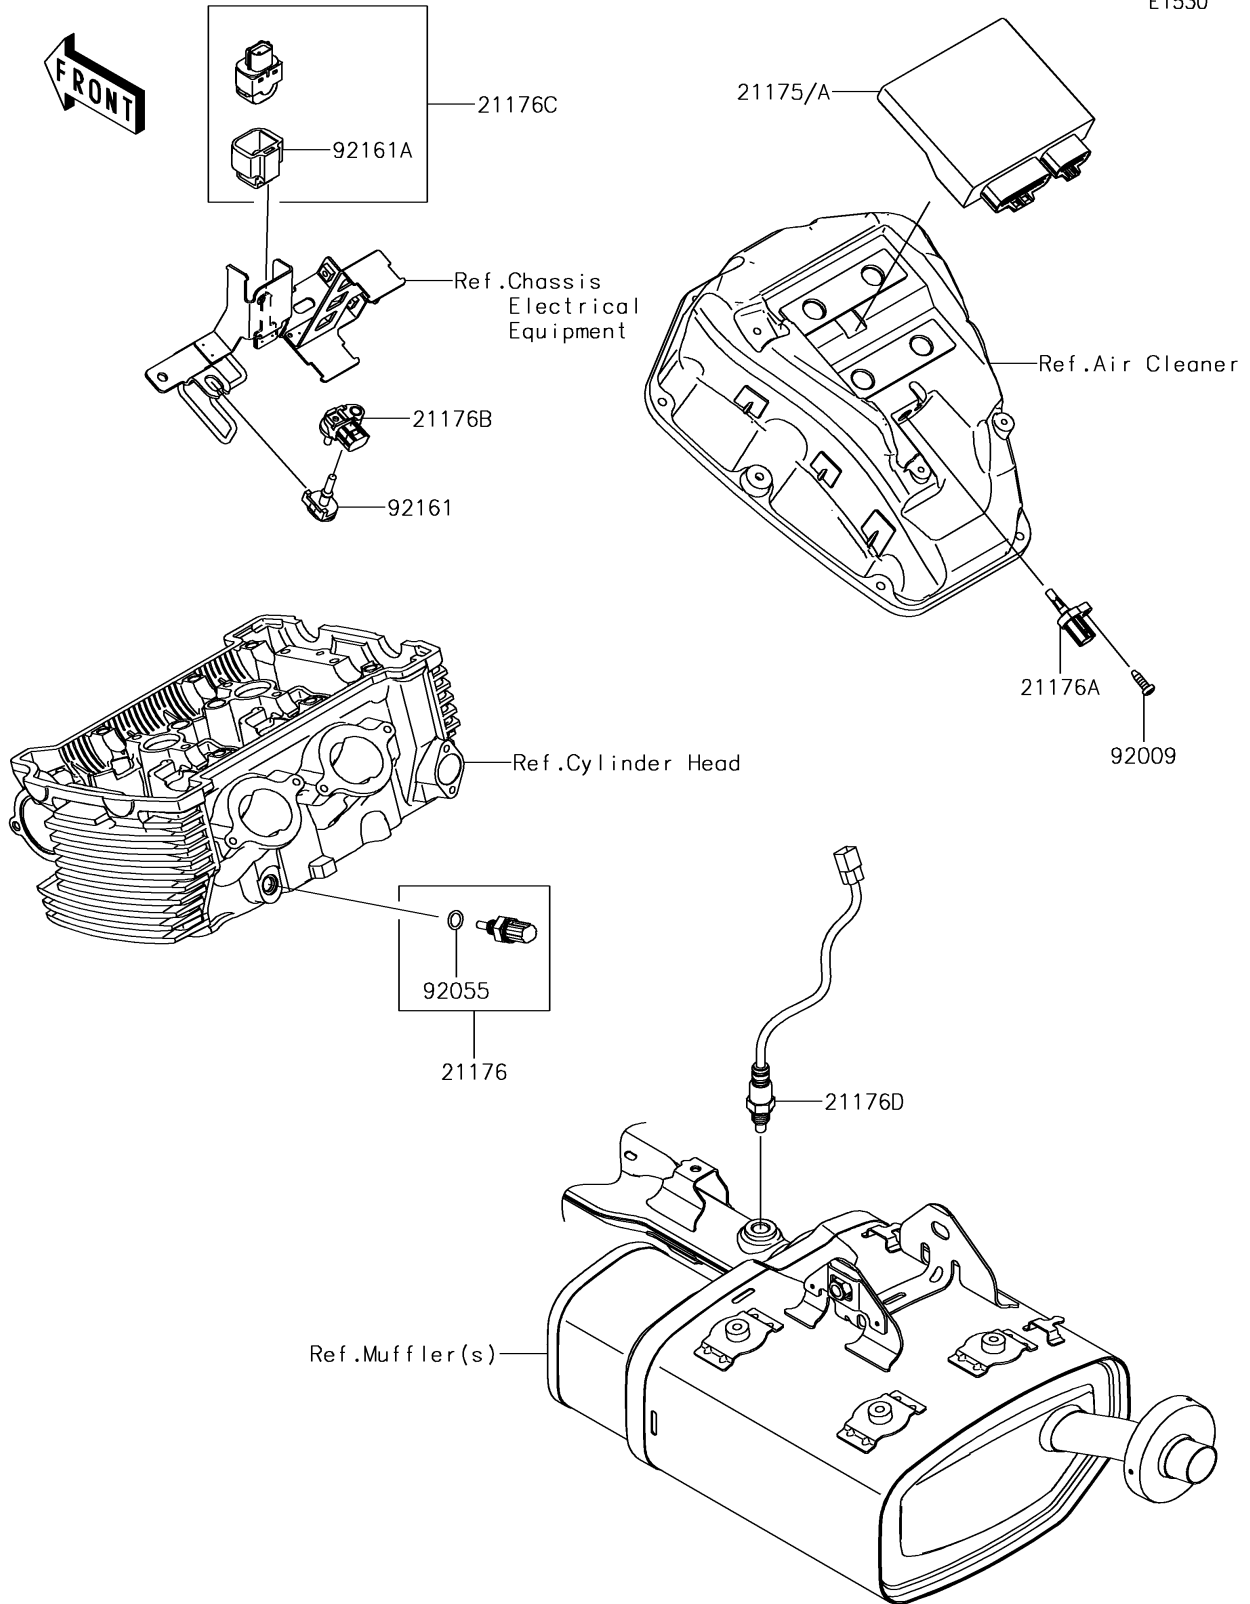

2017 Vulcan S ABS SE PARTS DIAGRAM

Fuel Injection

E1530

2017 Vulcan S ABS SE PARTS LIST

Fuel Injection

ITEM NAME	PART NUMBER	QUANTITY
CONTROL UNIT-ELECTRONIC (Ref # 21175)	21175-1196	1
CONTROL UNIT-ELECTRONIC (Ref # 21175A)	21175-1197	1
SENSOR,WATER TEMP (Ref # 21176)	21176-0009	1
SENSOR,AIR TEMPERATURE (Ref # 21176A)	21176-0048	1
SENSOR,PRESSURE (Ref # 21176B)	21176-0111	1
SENSOR,VEHICLE-DOWN (Ref # 21176C)	21176-0704	1
SENSOR,OXYGEN (Ref # 21176D)	21176-0775	1
SCREW,TAPPING,5X16 (Ref # 92009)	92009-1984	1
RING-O,9.5X1.9 (Ref # 92055)	92055-0016	1
DAMPER (Ref # 92161)	92161-0673	1
DAMPER (Ref # 92161A)	92161-0951	1