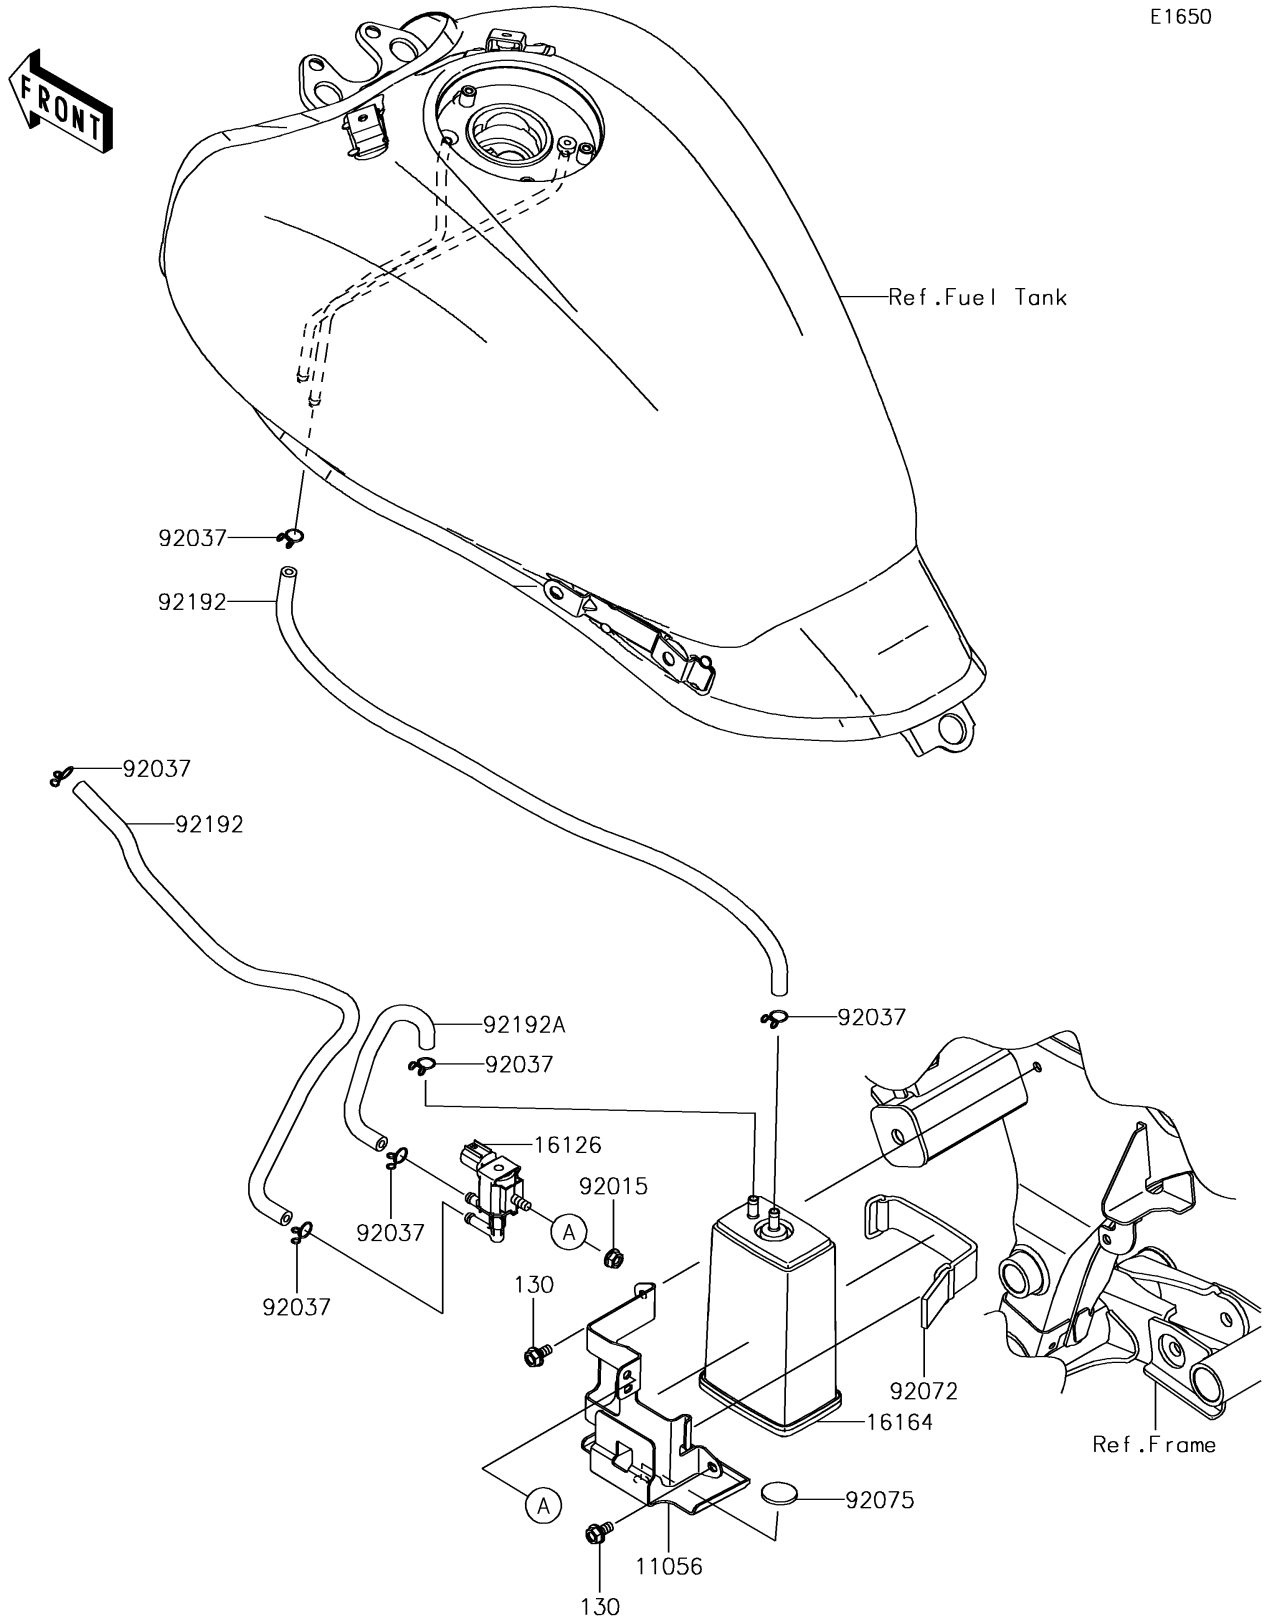

2017 Vulcan S ABS PARTS DIAGRAM

Fuel Evaporative System(CA)

E1650

2017 Vulcan S ABS PARTS LIST

Fuel Evaporative System(CA)

ITEM NAME	PART NUMBER	QUANTITY
BRACKET (Ref # 11056)	11056-3991	1
BOLT-FLANGED,6X12 (Ref # 130)	130BA0612	2
VALVE,SOLENOID (Ref # 16126)	16126-0705	1
CANISTER (Ref # 16164)	16164-0012	1
NUT,FLANGED,6MM (Ref # 92015)	92015-1367	1
CLAMP,TUBE (Ref # 92037)	92037-147	6
BAND,L=90 (Ref # 92072)	92072-0135	1
DAMPER,RUBBER (Ref # 92075)	92075-261	1
TUBE,5X10.4X470&40 (Ref # 92192)	92192-1385	2
TUBE,CANISTER-VALVE (Ref # 92192A)	92192-1386	1