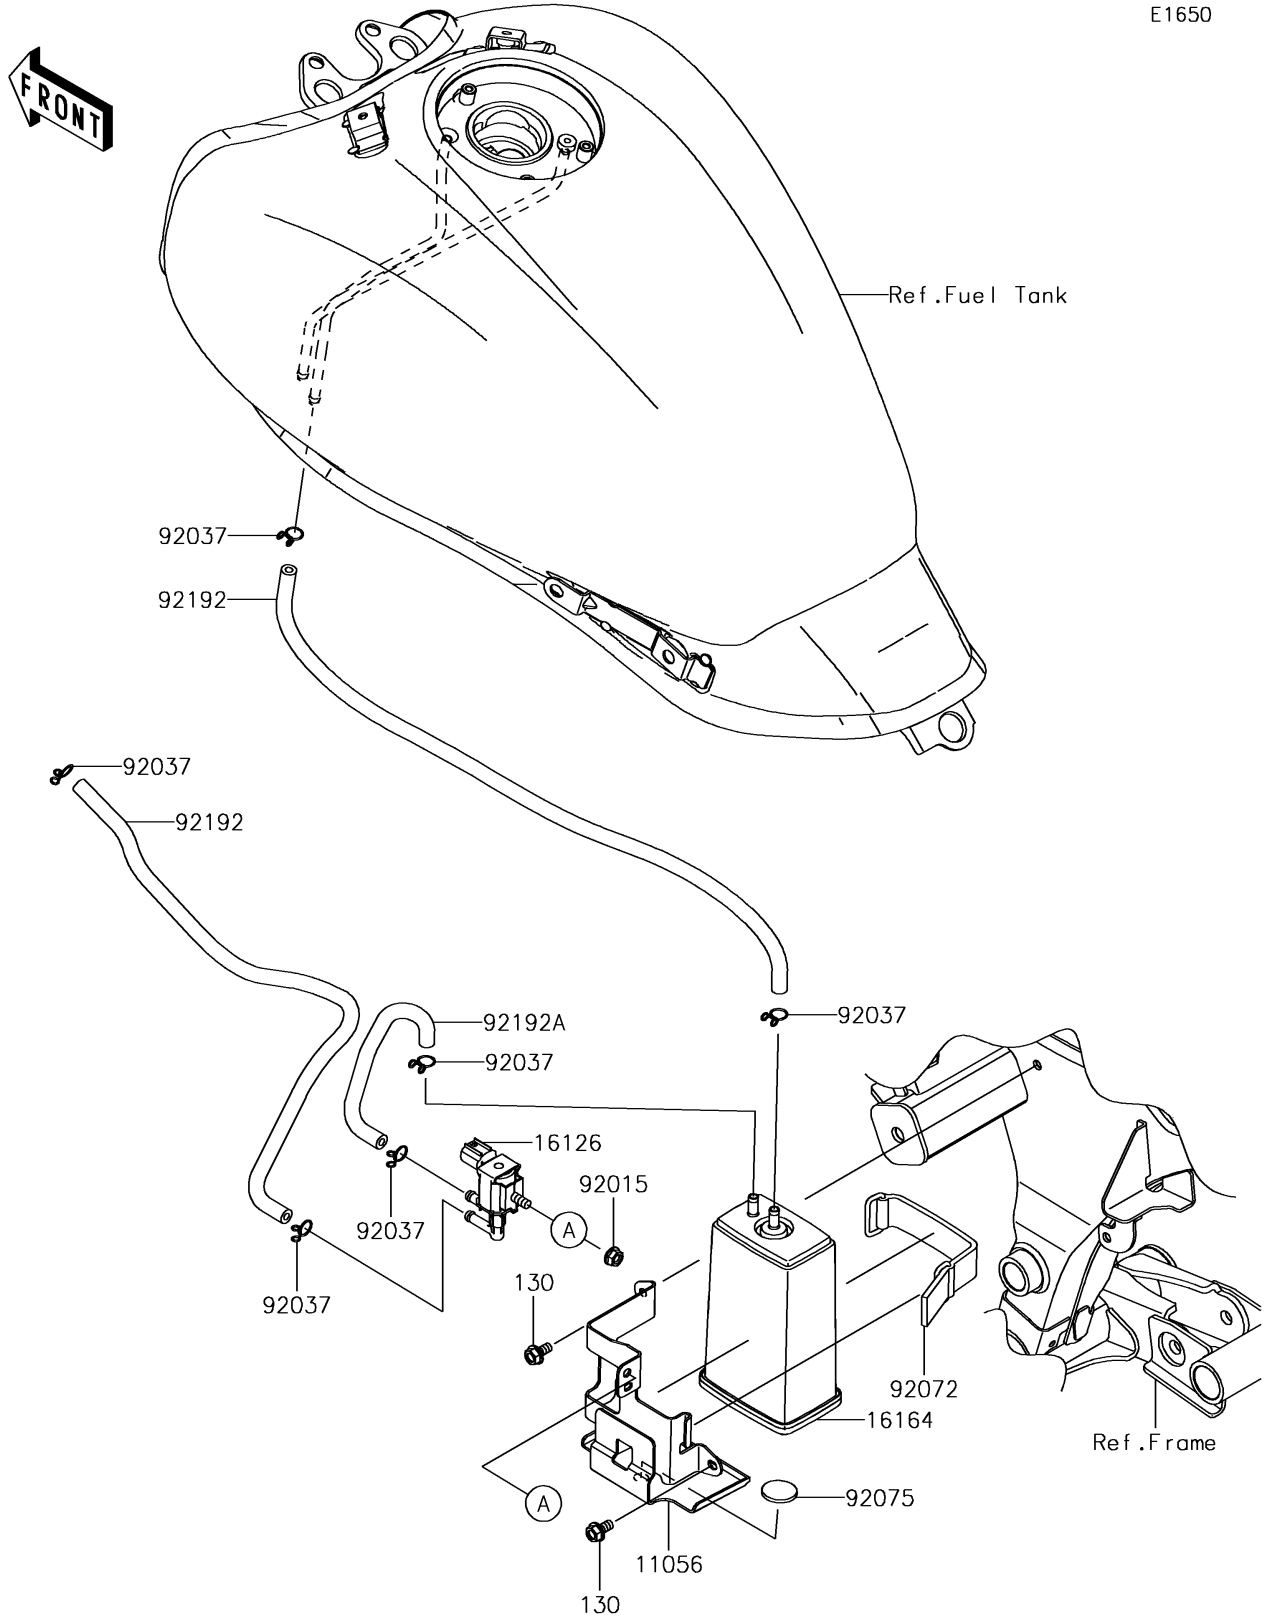

2017 Vulcan S ABS SE PARTS DIAGRAM

Fuel Evaporative System(CA)

E1650

2017 Vulcan S ABS SE PARTS LIST

Fuel Evaporative System(CA)

ITEM NAME	PART NUMBER	QUANTITY
BRACKET (Ref # 11056)	11056-3991	1
BOLT-FLANGED,6X12 (Ref # 130)	130BA0612	2
VALVE,SOLENOID (Ref # 16126)	16126-0705	1
CANISTER (Ref # 16164)	16164-0012	1
NUT,FLANGED,6MM (Ref # 92015)	92015-1367	1
CLAMP,TUBE (Ref # 92037)	92037-147	6
BAND,L=90 (Ref # 92072)	92072-0135	1
DAMPER,RUBBER (Ref # 92075)	92075-261	1
TUBE,5X10.4X470&40 (Ref # 92192)	92192-1385	2
TUBE,CANISTER-VALVE (Ref # 92192A)	92192-1386	1