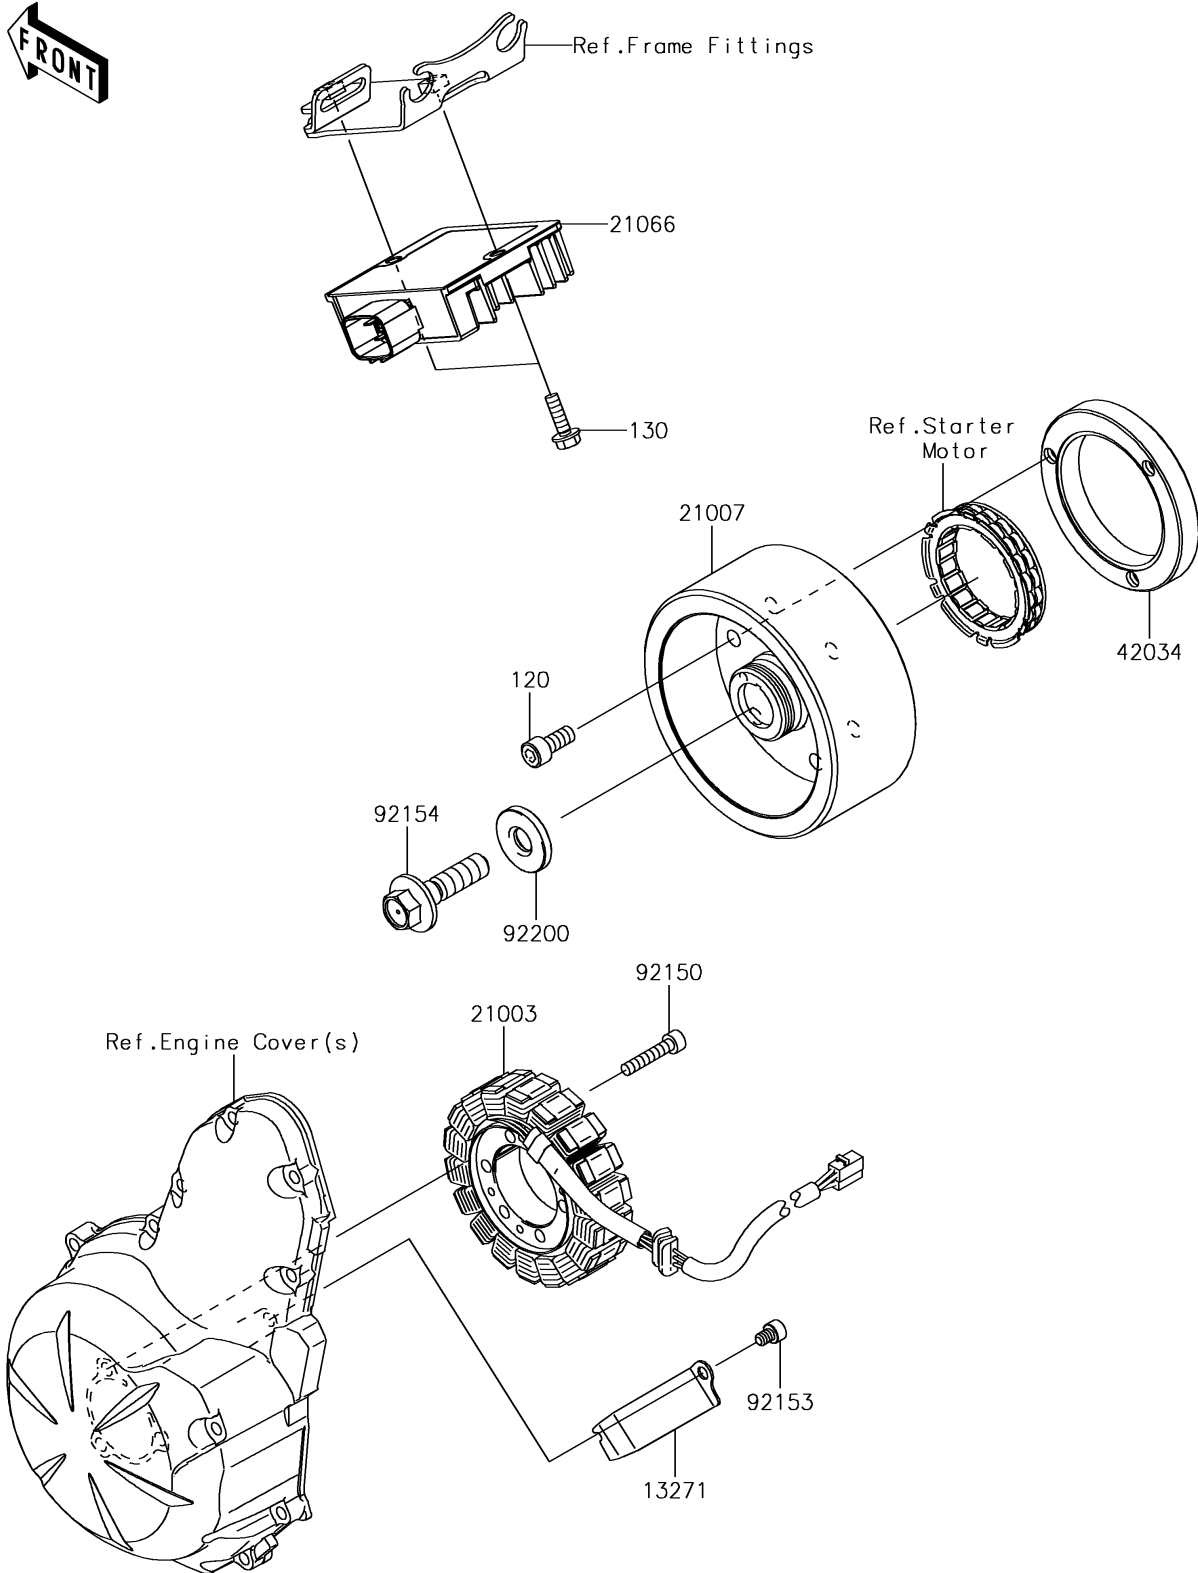

# 2018 VULCAN® S ABS PARTS DIAGRAM

Generator

E1810

## 2018 VULCAN® S ABS PARTS LIST

### Generator

ITEM NAME	PART NUMBER	QUANTITY
BOLT-SOCKET,8X18 (Ref # 120)	120CA0818	3
BOLT-FLANGED,6X20 (Ref # 130)	130BA0620	2
PLATE (Ref # 13271)	13271-0952	1
STATOR (Ref # 21003)	21003-0164	1
ROTOR (Ref # 21007)	21007-0601	1
REGULATOR-VOLTAGE (Ref # 21066)	21066-0750	1
COUPLING (Ref # 42034)	42034-1143	1
BOLT,SOCKET,6X30 (Ref # 92150)	92150-1433	3
BOLT,SOCKET,6X8 (Ref # 92153)	92153-1414	1
BOLT,FLANGED,12X45 (Ref # 92154)	92154-1812	1
WASHER,12X33X5 (Ref # 92200)	92200-0220	1