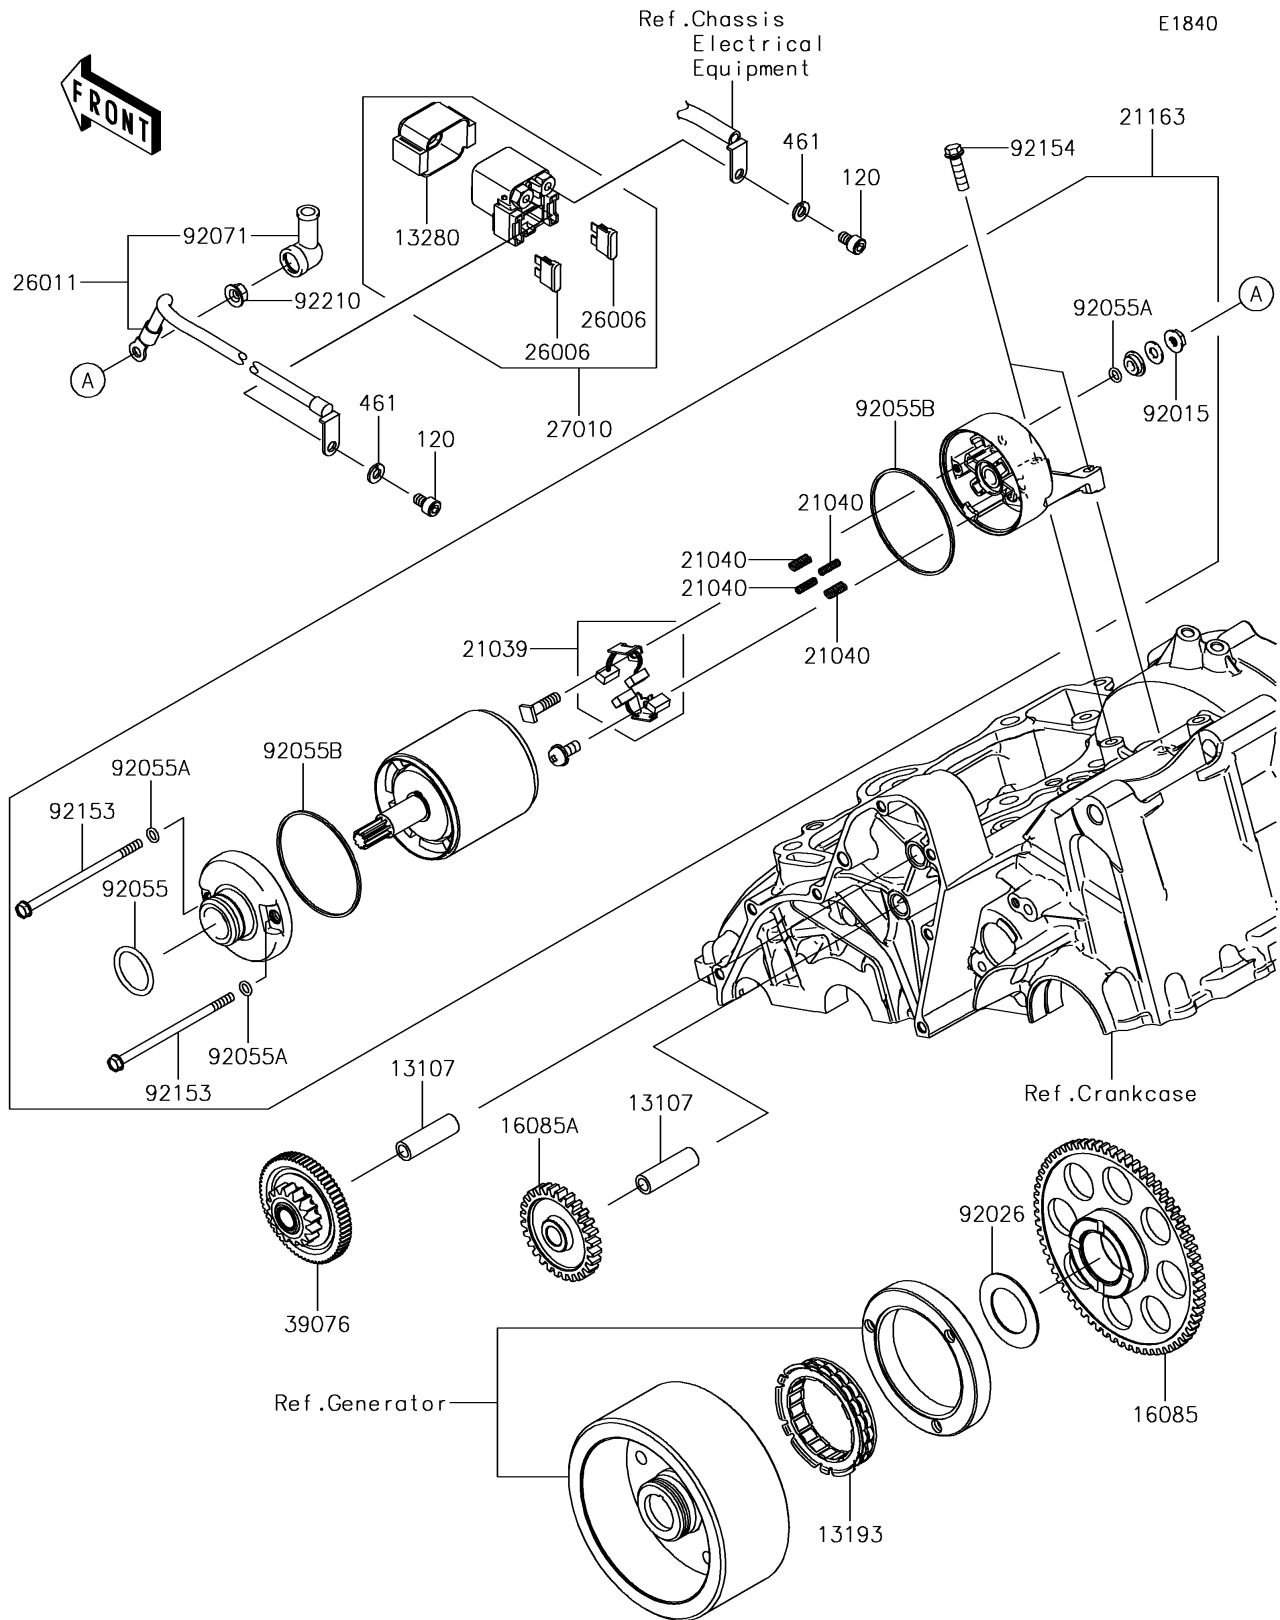

2017 Vulcan S ABS SE PARTS DIAGRAM

Starter Motor

2017 Vulcan S ABS SE PARTS LIST

Starter Motor

ITEM NAME	PART NUMBER	QUANTITY
BOLT-SOCKET,6X10 (Ref # 120)	120CB0610	2
SHAFT,IDLE GEAR (Ref # 13107)	13107-1106	2
CLUTCH-ASSY-ONEWAY (Ref # 13193)	13193-0006	1
HOLDER (Ref # 13280)	13280-0710	1
GEAR,67T (Ref # 16085)	16085-0076	1
GEAR,IDLE,28T (Ref # 16085A)	16085-0148	1
BRUSH,CARBON (Ref # 21039)	21039-0004	1
SPRING-BRUSH (Ref # 21040)	21040-0003	4
STARTER-ELECTRIC (Ref # 21163)	21163-0040	1
FUSE,BLADE,30A,GREEN (Ref # 26006)	26006-1006	2
WIRE-LEAD (Ref # 26011)	26011-0859	1
SWITCH,MAGNETIC (Ref # 27010)	27010-0709	1
LIMITER,16T&66T (Ref # 39076)	39076-0023	1
WASHER-SPRING,6MM (Ref # 461)	461DB0600	2
NUT,STARTER MOTOR (Ref # 92015)	92015-1476	1
SPACER,29.1X47.5X1.2 (Ref # 92026)	92026-087	1
RING-O (Ref # 92055)	92055-1276	1
RING-O,4.5X2.0 (Ref # 92055A)	92055-1370	3
RING-O,STARTER MOTOR (Ref # 92055B)	92055-1381	2
GROMMET (Ref # 92071)	92071-0024	1
BOLT (Ref # 92153)	92153-1783	2
BOLT,FLANGED,6X22 (Ref # 92154)	92154-0504	2
NUT,6MM (Ref # 92210)	92210-0188	1