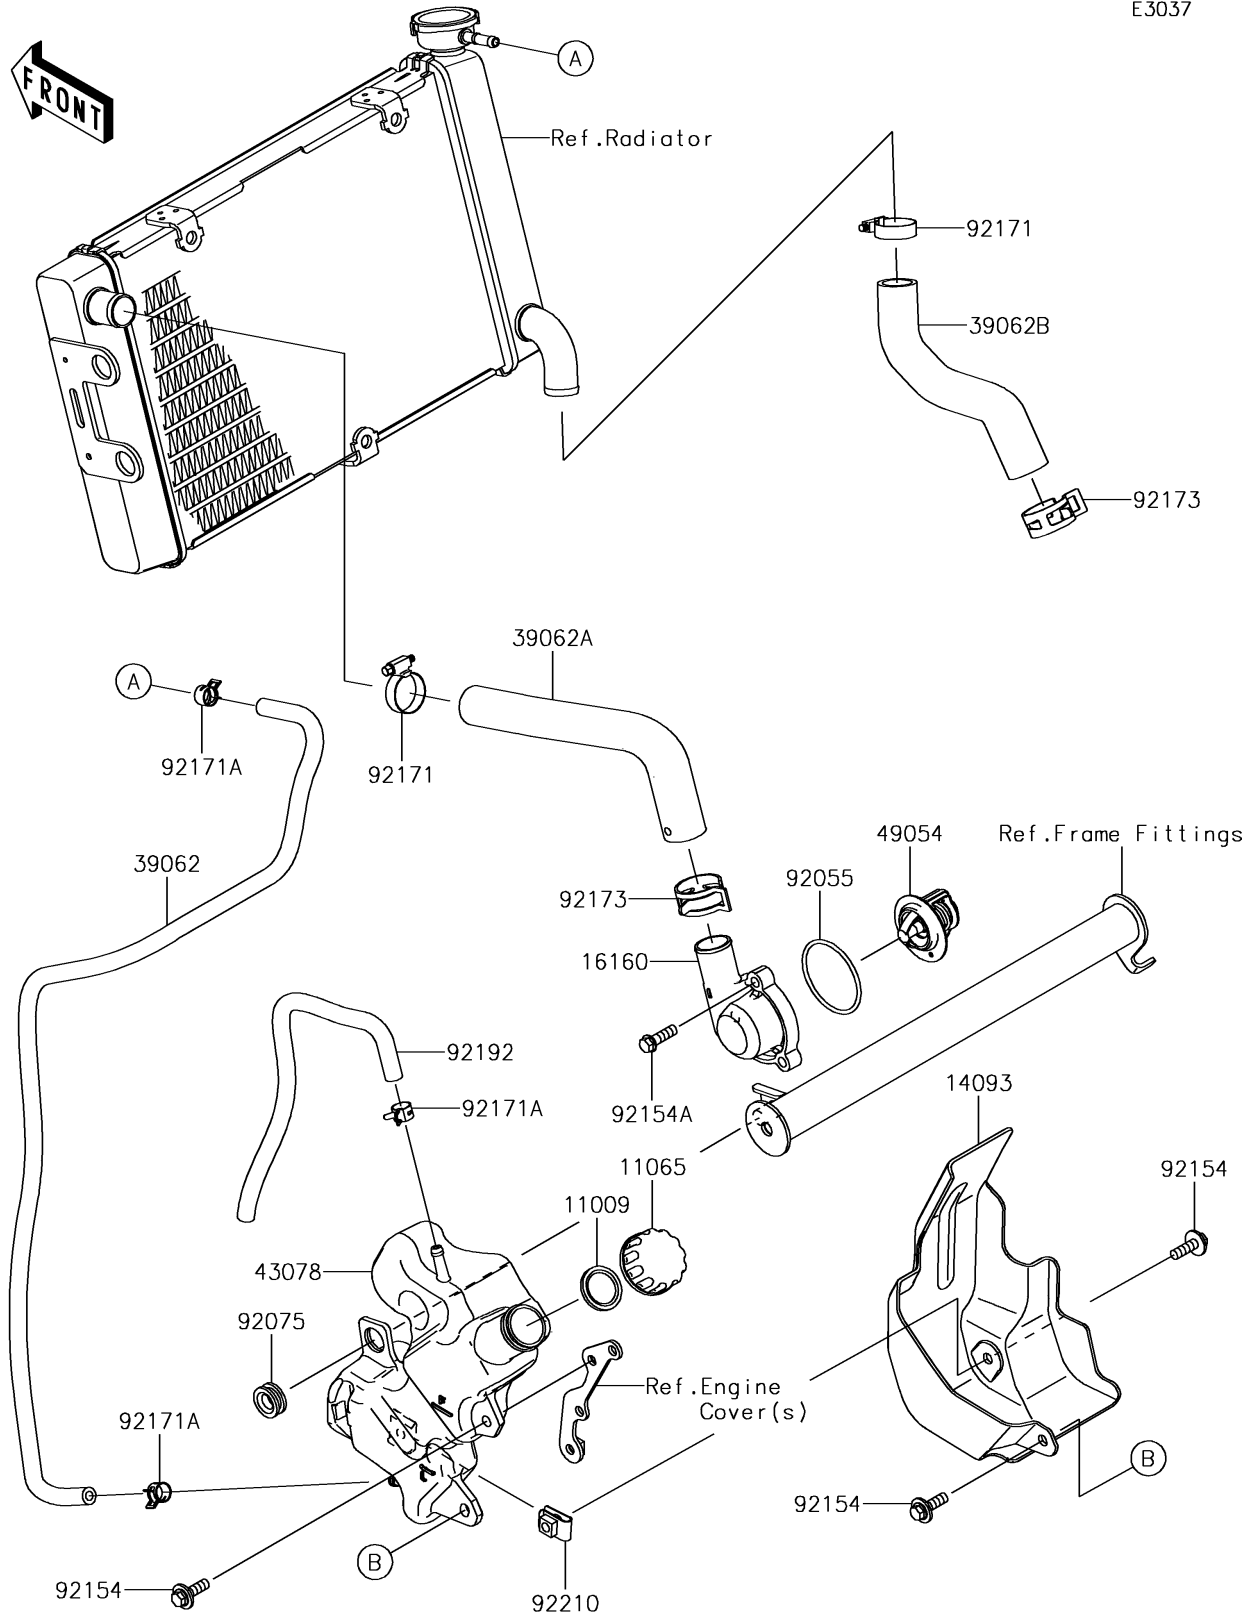

2017 Vulcan S ABS SE PARTS DIAGRAM

Water Pipe

E3037

2017 Vulcan S ABS SE PARTS LIST

Water Pipe

ITEM NAME	PART NUMBER	QUANTITY
GASKET,RESERVOIR TANK CAP (Ref # 11009)	11009-1145	1
CAP (Ref # 11065)	11065-0969	1
COVER,RESERVOIR (Ref # 14093)	14093-0098	1
BODY,THERMO (Ref # 16160)	16160-0793	1
HOSE-COOLING,RADI.-RESERVOIR (Ref # 39062)	39062-0670	1
HOSE-COOLING,HEAD-RADIATOR (Ref # 39062A)	39062-0753	1
HOSE-COOLING,RADIATOR-PUMP (Ref # 39062B)	39062-0754	1
RESERVOIR (Ref # 43078)	43078-0584	1
THERMOSTAT (Ref # 49054)	49054-0001	1
RING-O,44.7X2.4 (Ref # 92055)	92055-0160	1
DAMPER (Ref # 92075)	92075-1634	1
BOLT,FLANGED-WP,6X20 (Ref # 92154)	92154-1577	3
BOLT,FLANGED,6X20 (Ref # 92154A)	92154-1778	3
CLAMP (Ref # 92171)	92171-0337	2
CLAMP,10.5X8X0.7 (Ref # 92171A)	92171-1992	3
CLAMP (Ref # 92173)	92173-1416	2
TUBE,BREATHER (Ref # 92192)	92192-1387	1
NUT,CLIP,6MM (Ref # 92210)	92210-0933	1