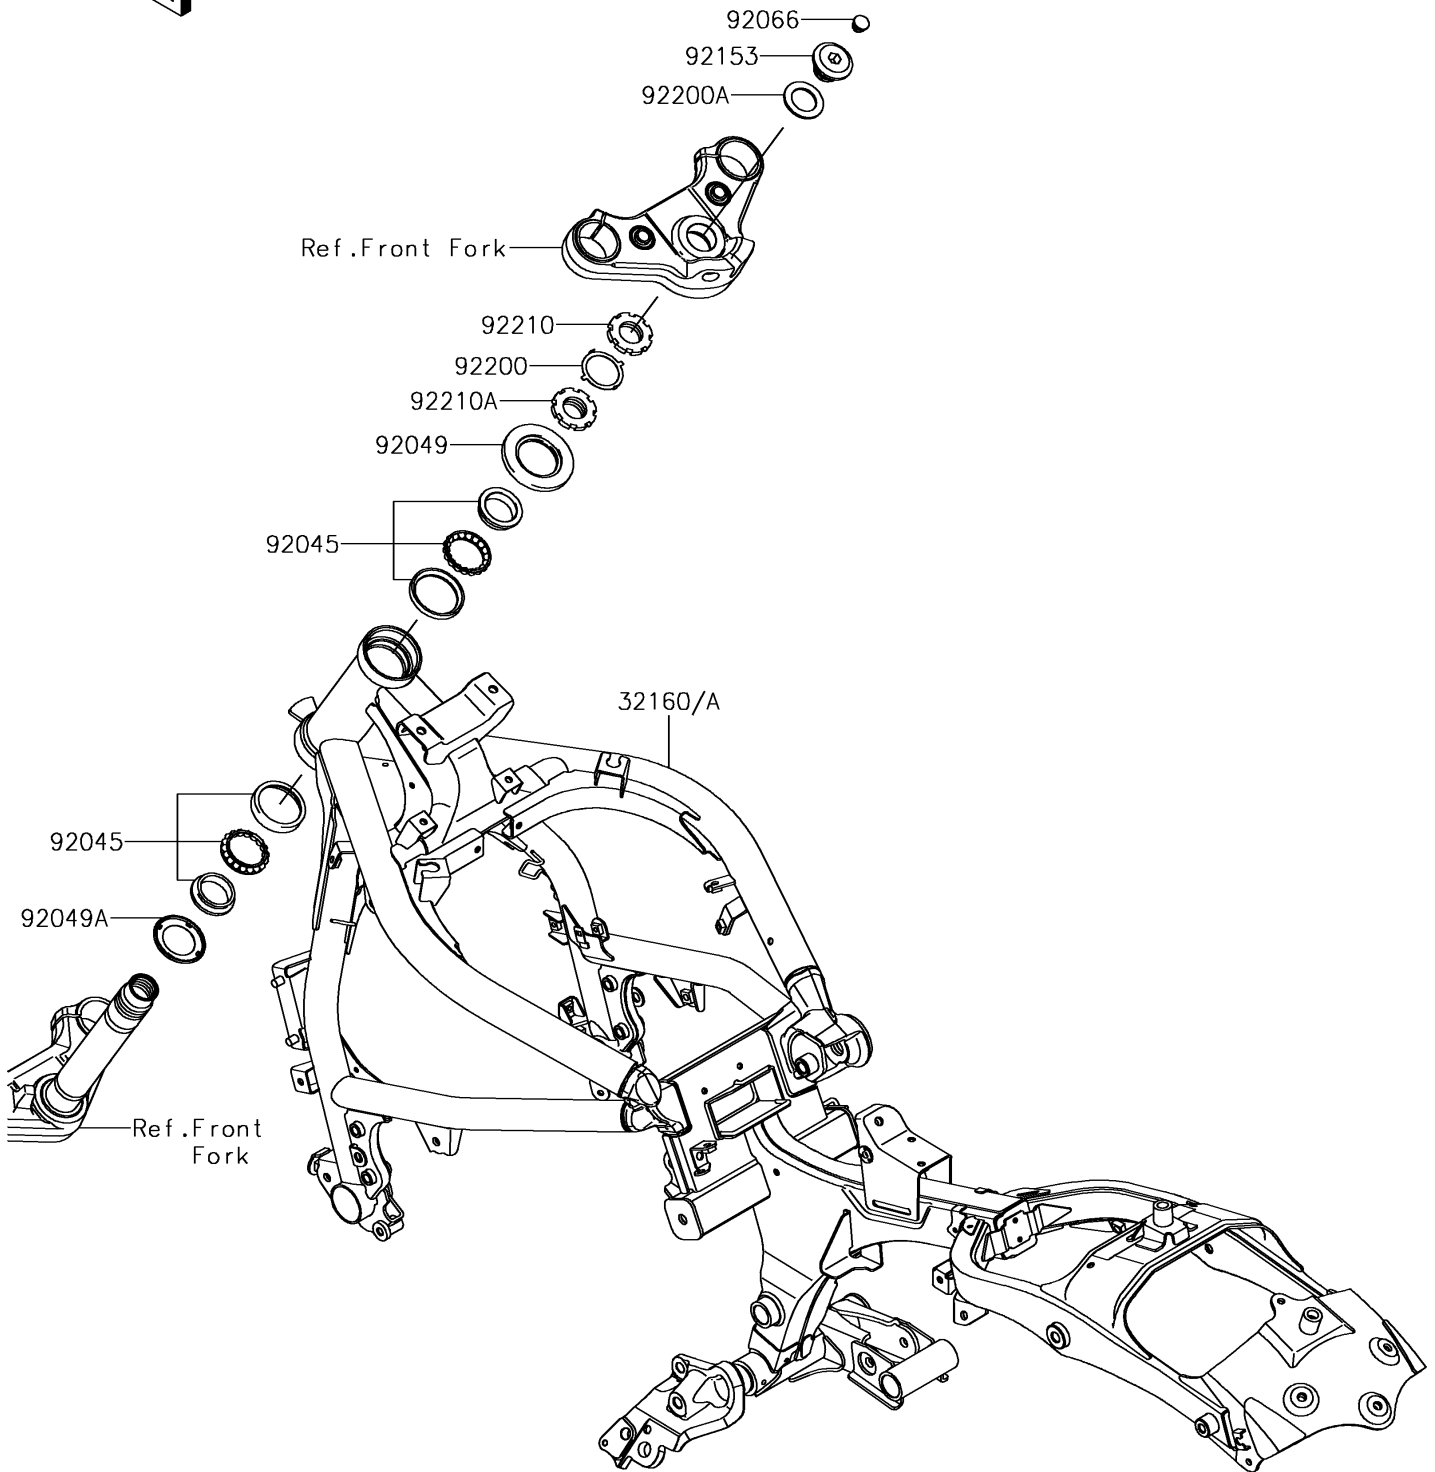

2017 Vulcan S ABS SE PARTS DIAGRAM

Frame

F2120

2017 Vulcan S ABS SE PARTS LIST

Frame

ITEM NAME	PART NUMBER	QUANTITY
FRAME-COMP,F.S.BLACK (Ref # 32160)	32160-0734-18R	1
FRAME-COMP,F.S.BLACK (Ref # 32160A)	32160-0765-18R	1
BEARING-BALL,SF07A17PX1V1 (Ref # 92045)	92045-1384	2
SEAL-OIL (Ref # 92049)	92049-0131	1
SEAL-OIL (Ref # 92049A)	92049-0137	1
PLUG (Ref # 92066)	92066-0071	1
BOLT,26MM (Ref # 92153)	92153-0474	1
WASHER (Ref # 92200)	92200-0036	1
WASHER,27X42X2.3 (Ref # 92200A)	92200-0753	1
NUT,STEERING STEM,35MM (Ref # 92210)	92210-0534	1
NUT,STEERING STEM,35MM (Ref # 92210A)	92210-0535	1