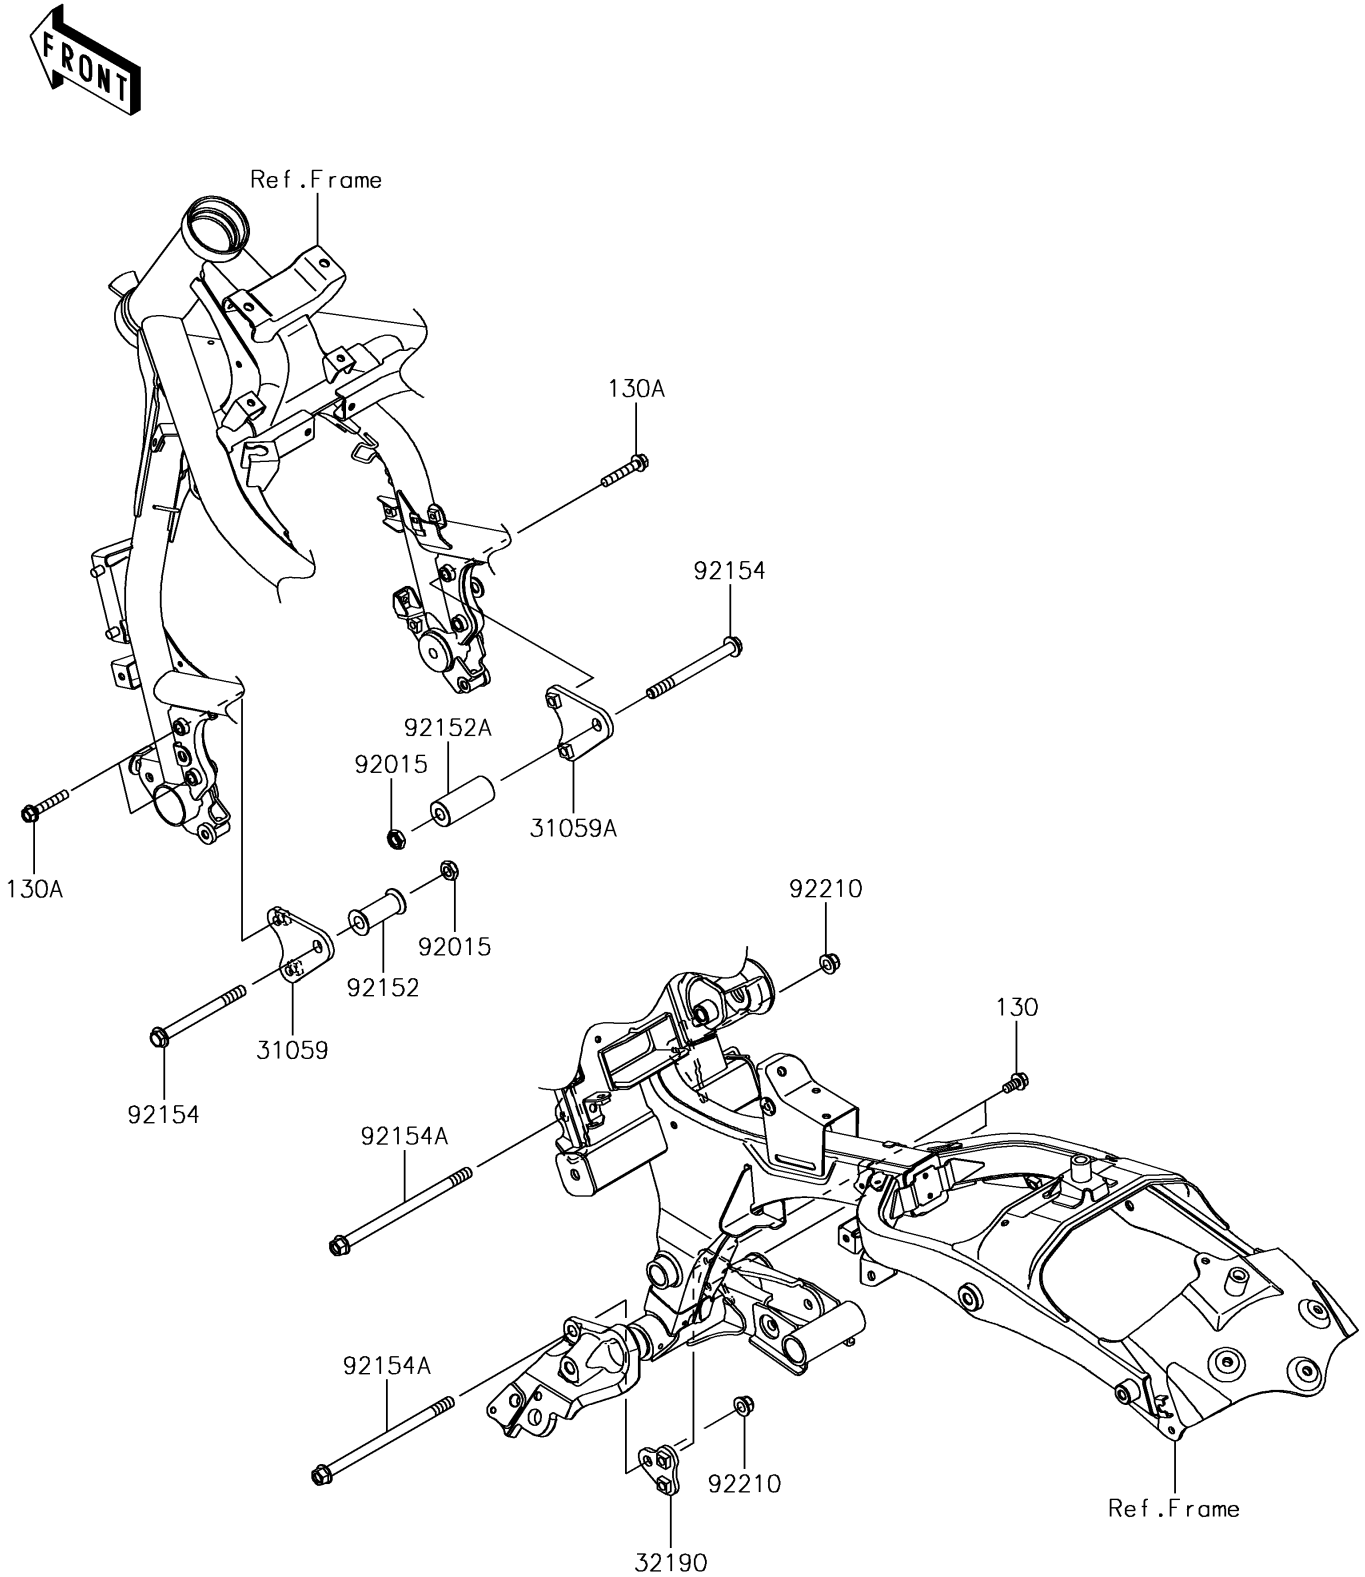

2017 Vulcan S ABS SE PARTS DIAGRAM

Engine Mount

F2122

2017 Vulcan S ABS SE PARTS LIST

Engine Mount

ITEM NAME	PART NUMBER	QUANTITY
BOLT-FLANGED,8X16 (Ref # 130)	130BA0816	2
BOLT-FLANGED,8X45 (Ref # 130A)	130BA0845	4
BRACKET-COMP-ENGINE,LH (Ref # 31059)	31059-0010	1
BRACKET-COMP-ENGINE,RH (Ref # 31059A)	31059-0011	1
BRACKET-ENGINE,RR,RH (Ref # 32190)	32190-0560	1
NUT,LOCK,10MM,BLACK (Ref # 92015)	92015-1188	2
COLLAR,11X26X50.8 (Ref # 92152)	92152-0963	1
COLLAR,11X26X60.7 (Ref # 92152A)	92152-1897	1
BOLT,FLANGED,10X110 (Ref # 92154)	92154-0716	2
BOLT,FLANGED,10X170 (Ref # 92154A)	92154-0840	2
NUT,LOCK,FLANGED,10MM (Ref # 92210)	92210-1081	2