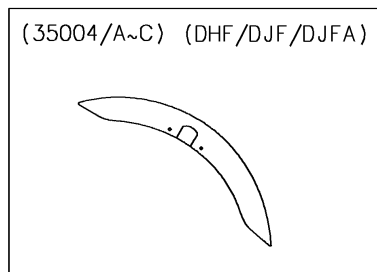

# 2018 VULCAN® S ABS PARTS DIAGRAM

Front Fender(s)

F2171

WOD

WD

(35038)	Gray/White
(35038A)	Red/Black

## 2018 VULCAN® S ABS PARTS LIST