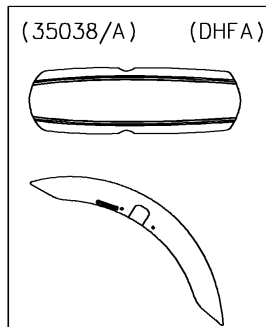

# 2018 VULCAN® S ABS PARTS DIAGRAM

Front Fender(s)

F2171

WOD

WD

(35038)	Gray/White
(35038A)	Red/Black

## 2018 VULCAN® S ABS PARTS LIST

### Front Fender(s)

ITEM NAME	PART NUMBER	QUANTITY
BOLT-FLANGED,8X16 (Ref # 130)	130BA0816	4
FENDER-FRONT,P.B.WHITE (Ref # 35004B)	35004-0341-54X	1
FENDER-FRONT,M.F.S.BLACK (Ref # 35004C)	35004-0341-739	1
BRACE (Ref # 35009)	35009-0039	1
BOLT,SOCKET,5X12 (Ref # 92154)	92154-1471	4
WASHER,5.3X11X1 (Ref # 92200)	92200-0973	4