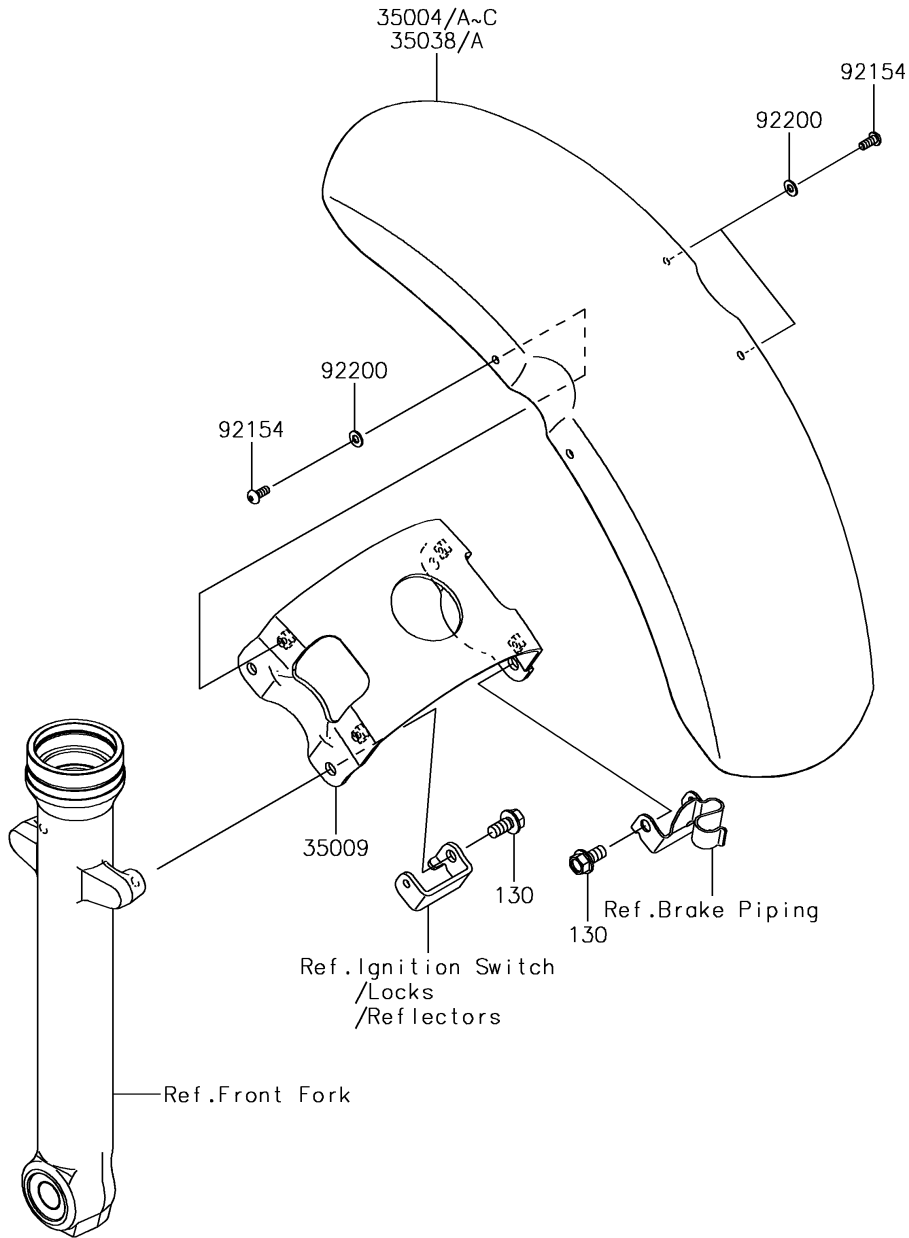

# 2018 VULCAN® S ABS PARTS DIAGRAM

Front Fender(s)

F2171

WOD

WD

(35038)	Gray/White
(35038A)	Red/Black

## 2018 VULCAN® S ABS PARTS LIST

### Front Fender(s)

ITEM NAME	PART NUMBER	QUANTITY
BOLT-FLANGED,8X16 (Ref # 130)	130BA0816	4
FENDER-FRONT,P.B.WHITE (Ref # 35004B)	35004-0341-54X	1
FENDER-FRONT,M.F.S.BLACK (Ref # 35004C)	35004-0341-739	1
BRACE (Ref # 35009)	35009-0039	1
BOLT,SOCKET,5X12 (Ref # 92154)	92154-1471	4
WASHER,5.3X11X1 (Ref # 92200)	92200-0973	4