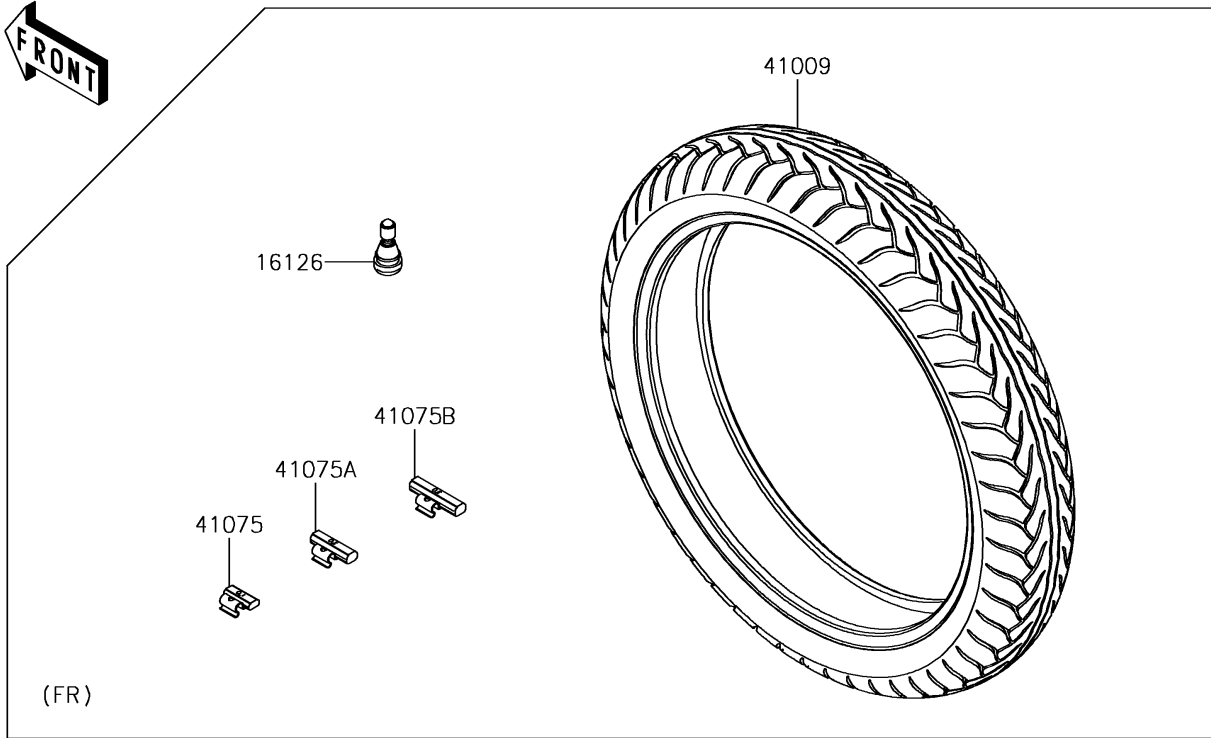

# 2017 Vulcan S ABS SE PARTS DIAGRAM

Tires

F2210

## 2017 Vulcan S ABS SE PARTS LIST

### Tires

ITEM NAME	PART NUMBER	QUANTITY
VALVE,TIRE (Ref # 16126)	16126-1140	2
TIRE,FR,120/70R18(59H),D220F (Ref # 41009)	41009-0659	1
TIRE,RR,160/60ZR17(69H),D220ST (Ref # 41009A)	41009-0693	1
BALANCER-WHEEL,10G,SILVER (Ref # 41075)	41075-0007	AR
BALANCER-WHEEL,20G,SILVER (Ref # 41075A)	41075-0008	AR
BALANCER-WHEEL,30G,SILVER (Ref # 41075B)	41075-0009	AR