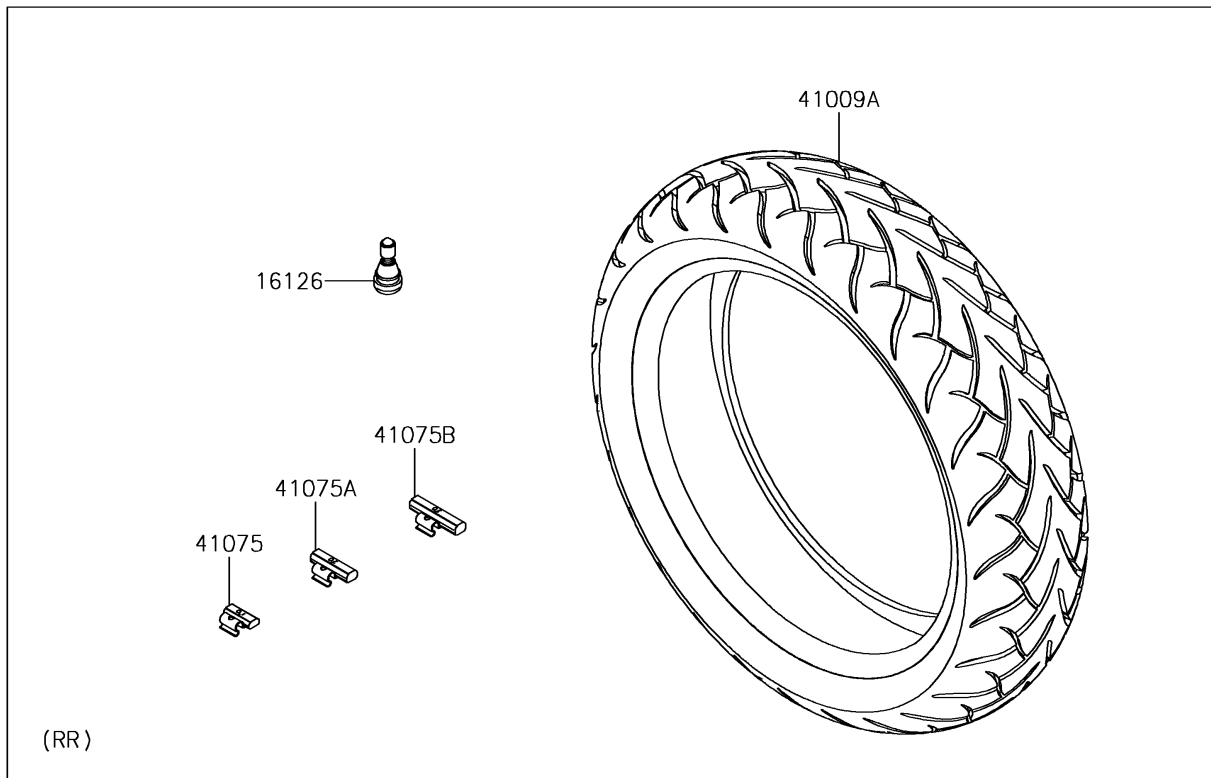

# 2017 Vulcan S ABS SE PARTS DIAGRAM

Tires

F2210

## 2017 Vulcan S ABS SE PARTS LIST

### Tires

ITEM NAME	PART NUMBER	QUANTITY
VALVE,TIRE (Ref # 16126)	16126-1140	2
TIRE,FR,120/70R18(59H),D220F (Ref # 41009)	41009-0659	1
TIRE,RR,160/60ZR17(69H),D220ST (Ref # 41009A)	41009-0693	1
BALANCER-WHEEL,10G,SILVER (Ref # 41075)	41075-0007	AR
BALANCER-WHEEL,20G,SILVER (Ref # 41075A)	41075-0008	AR
BALANCER-WHEEL,30G,SILVER (Ref # 41075B)	41075-0009	AR