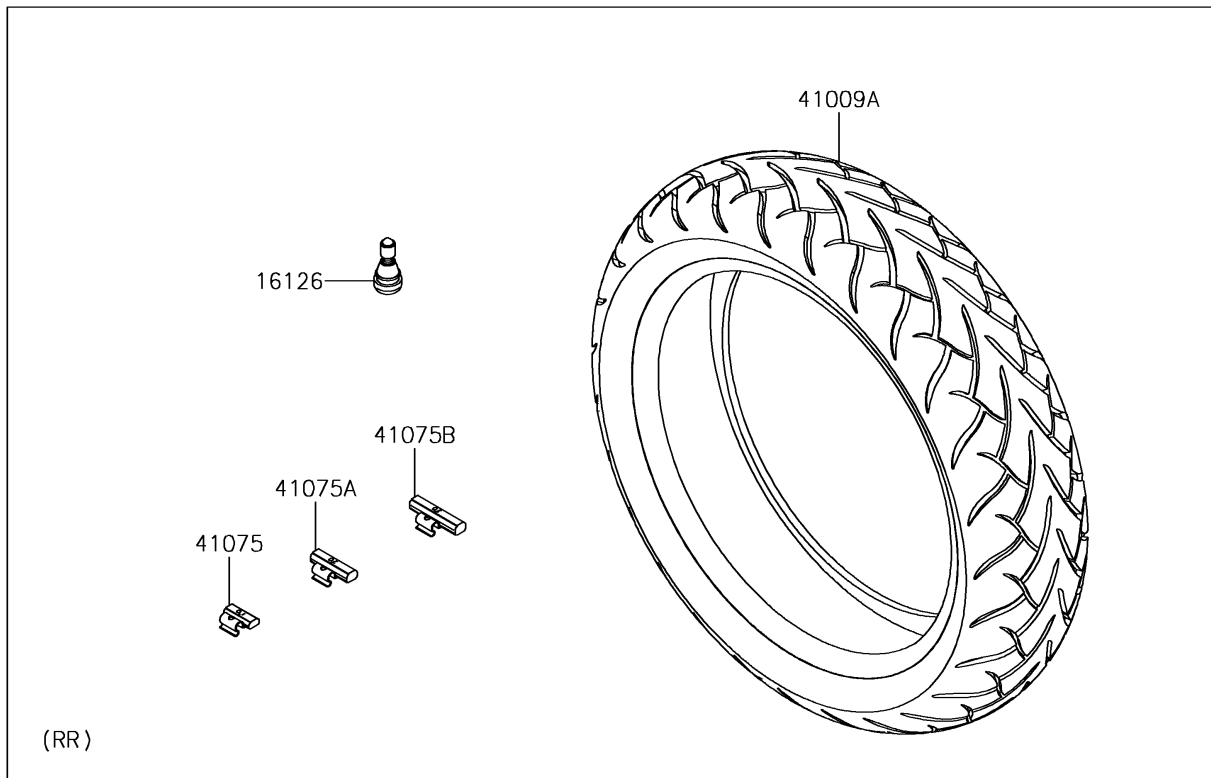

# 2018 VULCAN® S ABS SE PARTS DIAGRAM

Tires

F2210

## 2018 VULCAN® S ABS SE PARTS LIST

### Tires

ITEM NAME	PART NUMBER	QUANTITY
VALVE,TIRE (Ref # 16126)	16126-1140	2
TIRE,FR,120/70R18(59H),D220F (Ref # 41009)	41009-0659	1
TIRE,RR,160/60ZR17(69H),D220ST (Ref # 41009A)	41009-0693	1
BALANCER-WHEEL,10G,SILVER (Ref # 41075)	41075-0007	AR
BALANCER-WHEEL,20G,SILVER (Ref # 41075A)	41075-0008	AR
BALANCER-WHEEL,30G,SILVER (Ref # 41075B)	41075-0009	AR