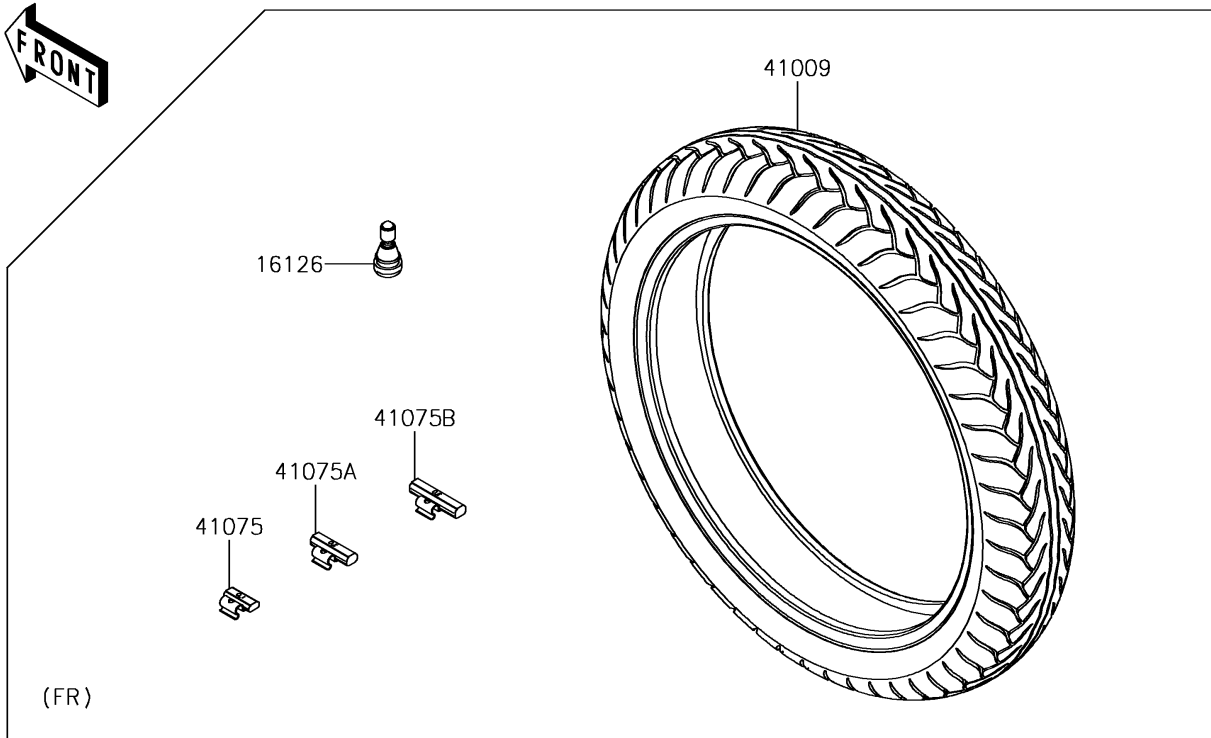

# 2018 VULCAN® S ABS SE PARTS DIAGRAM

Tires

F2210

## 2018 VULCAN® S ABS SE PARTS LIST

### Tires

ITEM NAME	PART NUMBER	QUANTITY
VALVE,TIRE (Ref # 16126)	16126-1140	2
TIRE,FR,120/70R18(59H),D220F (Ref # 41009)	41009-0659	1
TIRE,RR,160/60ZR17(69H),D220ST (Ref # 41009A)	41009-0693	1
BALANCER-WHEEL,10G,SILVER (Ref # 41075)	41075-0007	AR
BALANCER-WHEEL,20G,SILVER (Ref # 41075A)	41075-0008	AR
BALANCER-WHEEL,30G,SILVER (Ref # 41075B)	41075-0009	AR