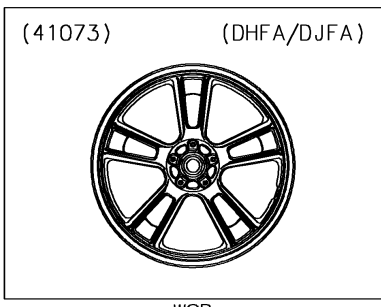

# 2017 Vulcan S ABS SE PARTS DIAGRAM

Front Wheel

## 2017 Vulcan S ABS SE PARTS LIST

### Front Wheel

ITEM NAME	PART NUMBER	QUANTITY
AXLE,FR (Ref # 41068)	41068-0059	1
WHEEL-ASSY,FR,G.BLACK (Ref # 41073)	41073-0653-QT	1
BEARING-BALL,#6004UUC3 (Ref # 601)	601B6004UU	2
SEAL-OIL,BJN30427 (Ref # 92049)	92049-0130	2
COLLAR,20X30X15.5 (Ref # 92152)	92152-0946	2
COLLAR,20.2X28X115 (Ref # 92152A)	92152-0958	1