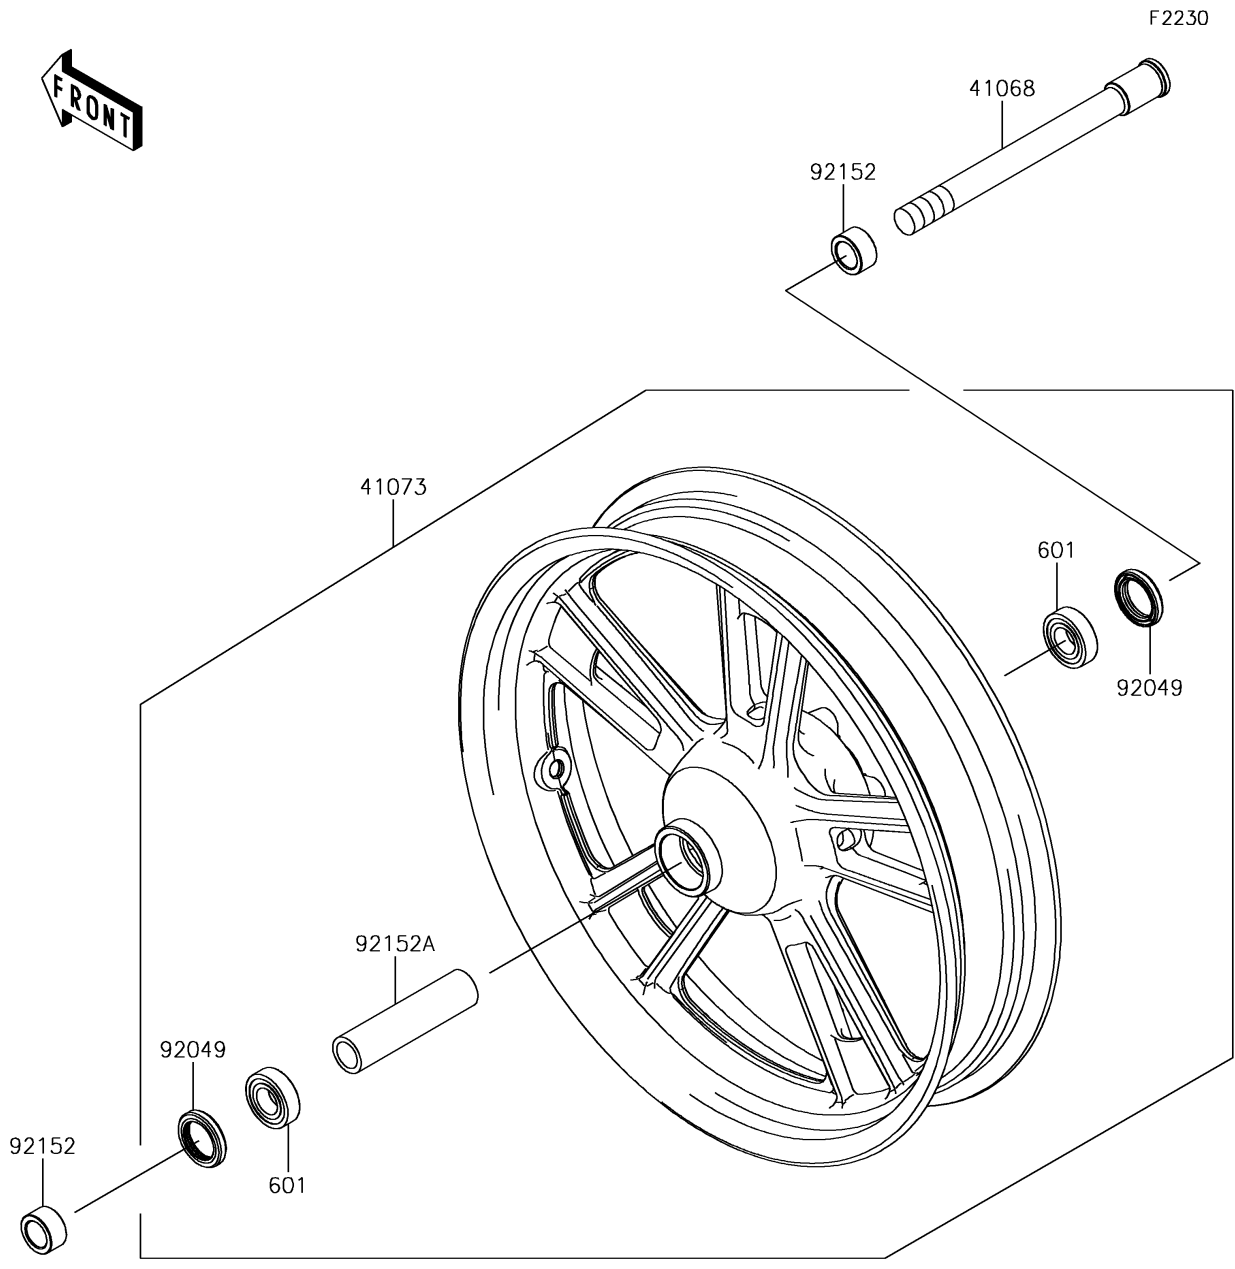

# 2017 Vulcan S ABS SE PARTS DIAGRAM

Front Wheel

## 2017 Vulcan S ABS SE PARTS LIST

### Front Wheel

ITEM NAME	PART NUMBER	QUANTITY
AXLE,FR (Ref # 41068)	41068-0059	1
WHEEL-ASSY,FR,G.BLACK (Ref # 41073)	41073-0653-QT	1
BEARING-BALL,#6004UUC3 (Ref # 601)	601B6004UU	2
SEAL-OIL,BJN30427 (Ref # 92049)	92049-0130	2
COLLAR,20X30X15.5 (Ref # 92152)	92152-0946	2
COLLAR,20.2X28X115 (Ref # 92152A)	92152-0958	1