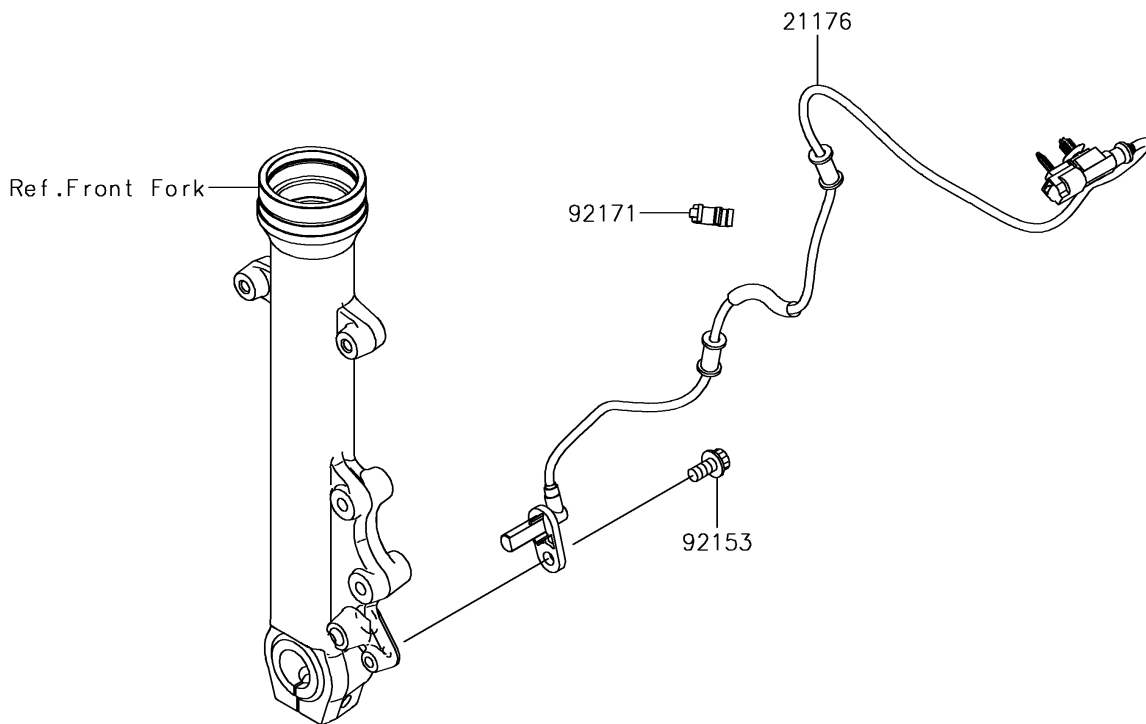

2017 Vulcan S ABS SE PARTS DIAGRAM

Front Master Cylinder

F2291

2017 Vulcan S ABS SE PARTS LIST

Front Master Cylinder

ITEM NAME	PART NUMBER	QUANTITY
BOLT-SOCKET,6X22 (Ref # 120)	120CB0622	2
LEVER-COMP,FRONT BRAKE (Ref # 13236)	13236-0140	1
PLATE (Ref # 13272)	13272-0573	1
SENSOR,FR WHEEL SPEED (Ref # 21176)	21176-0804	1
SWITCH,BRAKE (Ref # 27010)	27010-0762	1
CYLINDER-ASSY-MASTER,FR (Ref # 43015)	43015-0606	1
PISTON-COMP-BRAKE (Ref # 43020)	43020-1095	1
STOPPER-BRAKE,PISTON (Ref # 43022)	43022-1010	1
CAP-BRAKE (Ref # 43026)	43026-0019	1
PLATE-DIAPHRAGM (Ref # 43027)	43027-0008	1
DIAPHRAGM (Ref # 43028)	43028-0015	1
HOLDER-BRAKE,MASTER CYLINDER (Ref # 43034)	43034-0049	1
COVER-SEAL,MASTER CYLINDER (Ref # 49016)	49016-1044	1
BOLT,LEVER SET,BLACK (Ref # 92002)	92002-1322	1
BOLT,SCREW,4X12 (Ref # 92002A)	92002-1323	1
NUT,FLANGED,6MM (Ref # 92015)	92015-1528	1
BOLT,SOCKET,8X16 (Ref # 92153)	92153-0327	1
CLAMP,BRAKE HOSE (Ref # 92171)	92171-1819	1
SCREW,4X20 (Ref # 92172)	92172-0320	2