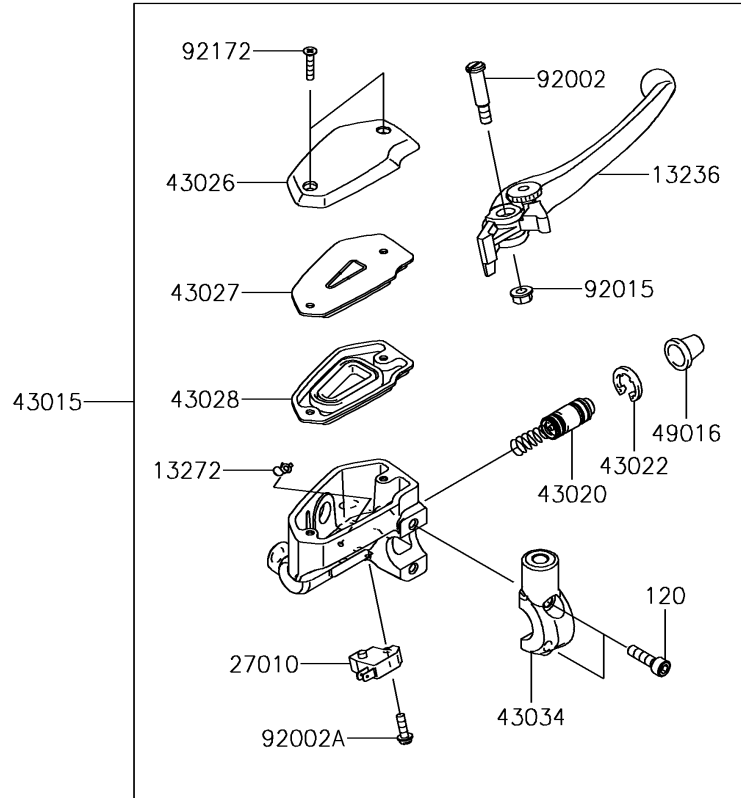

2017 Vulcan S ABS SE PARTS DIAGRAM

Front Master Cylinder

F2291

2017 Vulcan S ABS SE PARTS LIST

Front Master Cylinder

ITEM NAME	PART NUMBER	QUANTITY
BOLT-SOCKET,6X22 (Ref # 120)	120CB0622	2
LEVER-COMP,FRONT BRAKE (Ref # 13236)	13236-0140	1
PLATE (Ref # 13272)	13272-0573	1
SENSOR,FR WHEEL SPEED (Ref # 21176)	21176-0804	1
SWITCH,BRAKE (Ref # 27010)	27010-0762	1
CYLINDER-ASSY-MASTER,FR (Ref # 43015)	43015-0606	1
PISTON-COMP-BRAKE (Ref # 43020)	43020-1095	1
STOPPER-BRAKE,PISTON (Ref # 43022)	43022-1010	1
CAP-BRAKE (Ref # 43026)	43026-0019	1
PLATE-DIAPHRAGM (Ref # 43027)	43027-0008	1
DIAPHRAGM (Ref # 43028)	43028-0015	1
HOLDER-BRAKE,MASTER CYLINDER (Ref # 43034)	43034-0049	1
COVER-SEAL,MASTER CYLINDER (Ref # 49016)	49016-1044	1
BOLT,LEVER SET,BLACK (Ref # 92002)	92002-1322	1
BOLT,SCREW,4X12 (Ref # 92002A)	92002-1323	1
NUT,FLANGED,6MM (Ref # 92015)	92015-1528	1
BOLT,SOCKET,8X16 (Ref # 92153)	92153-0327	1
CLAMP,BRAKE HOSE (Ref # 92171)	92171-1819	1
SCREW,4X20 (Ref # 92172)	92172-0320	2