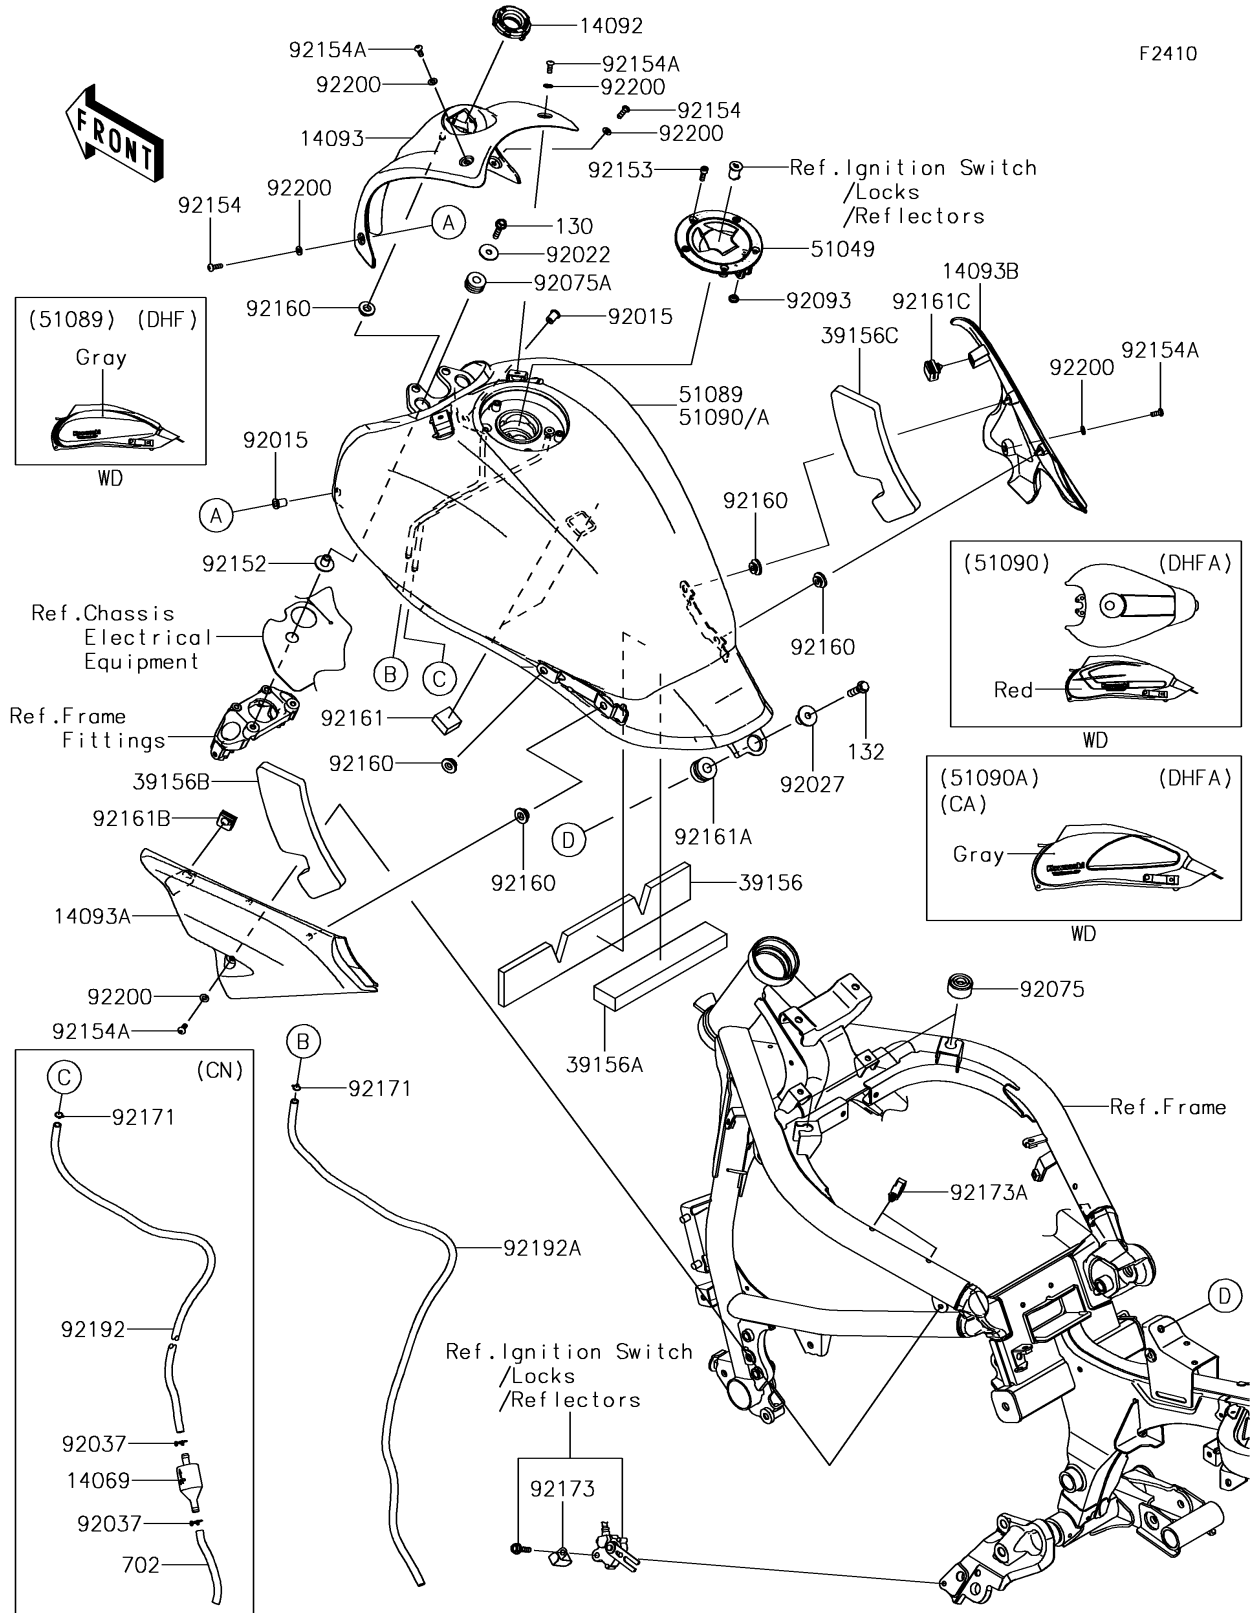

2017 Vulcan S ABS SE PARTS DIAGRAM

Fuel Tank(DHF/DHFA)

2017 Vulcan S ABS SE PARTS LIST

Fuel Tank(DHF/DHFA)

ITEM NAME	PART NUMBER	QUANTITY
BREATHER (Ref # 14069)	14069-0703	1
COVER,IGNITION SW. (Ref # 14092)	14092-1033	1
COVER,TANK,FR,F.S.BLACK (Ref # 14093)	14093-0105-18T	1
COVER,TANK,LH (Ref # 14093A)	14093-0106	1
COVER,TANK,RH (Ref # 14093B)	14093-0107	1
PAD,53X334X10 (Ref # 39156)	39156-1833	1
PAD,38X200X20 (Ref # 39156A)	39156-1893	1
PAD,TANK COVER,LH (Ref # 39156B)	39156-1929	1
PAD,TANK COVER,RH (Ref # 39156C)	39156-1930	1
CAP-TANK,FUEL (Ref # 51049)	51049-0714	1
TANK-COMP-FUEL,M.I.RED (Ref # 51090)	51090-5062-35D	1
TANK-COMP-FUEL,M.M.C.GRAY (Ref # 51090A)	51090-5075-51B	1
NUT,WELL,5MM (Ref # 92015)	92015-1757	2
WASHER,7X24X1.6 (Ref # 92022)	92022-228	2
COLLAR,L=19.3 (Ref # 92027)	92027-1780	1
CLAMP,TUBE (Ref # 92037)	92037-147	2
DAMPER (Ref # 92075)	92075-015	2
DAMPER,10X24X12 (Ref # 92075A)	92075-1690	2
SEAL,FUEL TANK CAP (Ref # 92093)	92093-1030	1
COLLAR,6.5X10X13.1 (Ref # 92152)	92152-0910	2
BOLT,SOCKET,5X16 (Ref # 92153)	92153-1616	3
BOLT,SOCKET,5X16 (Ref # 92154)	92154-1470	2
BOLT,SOCKET,5X12 (Ref # 92154A)	92154-1471	4
DAMPER (Ref # 92160)	92160-1613	6
DAMPER,T=13 (Ref # 92161)	92161-0792	2
DAMPER,12X28X17 (Ref # 92161A)	92161-1494	1
DAMPER,TANK COVER,LH (Ref # 92161B)	92161-1679	1
DAMPER,TANK COVER,RH (Ref # 92161C)	92161-1744	1
CLAMP,8X0.7 (Ref # 92171)	92171-1973	1

2017 Vulcan S ABS SE PARTS LIST

Fuel Tank(DHF/DHFA)

ITEM NAME	PART NUMBER	QUANTITY
CLAMP (Ref # 92173)	92173-0833	1
CLAMP,HOLDER CLIP (Ref # 92173A)	92173-0868	2
TUBE,BREATHER,6X9X720 (Ref # 92192)	92192-1389	1
TUBE,DRAIN,6X9X870 (Ref # 92192A)	92192-1433	1
BOLT-FLANGED,6X25 (Ref # 130)	130CA0625	2
BOLT-FLANGED-SMALL,8X30 (Ref # 132)	132BA0830	1
TUBE-RUBBER,7X10X100 (Ref # 702)	702A07100	1
WASHER,5.3X11X1 (Ref # 92200)	92200-0973	6
CLAMP,8X0.7 (Ref # 92171)	92171-1973	2