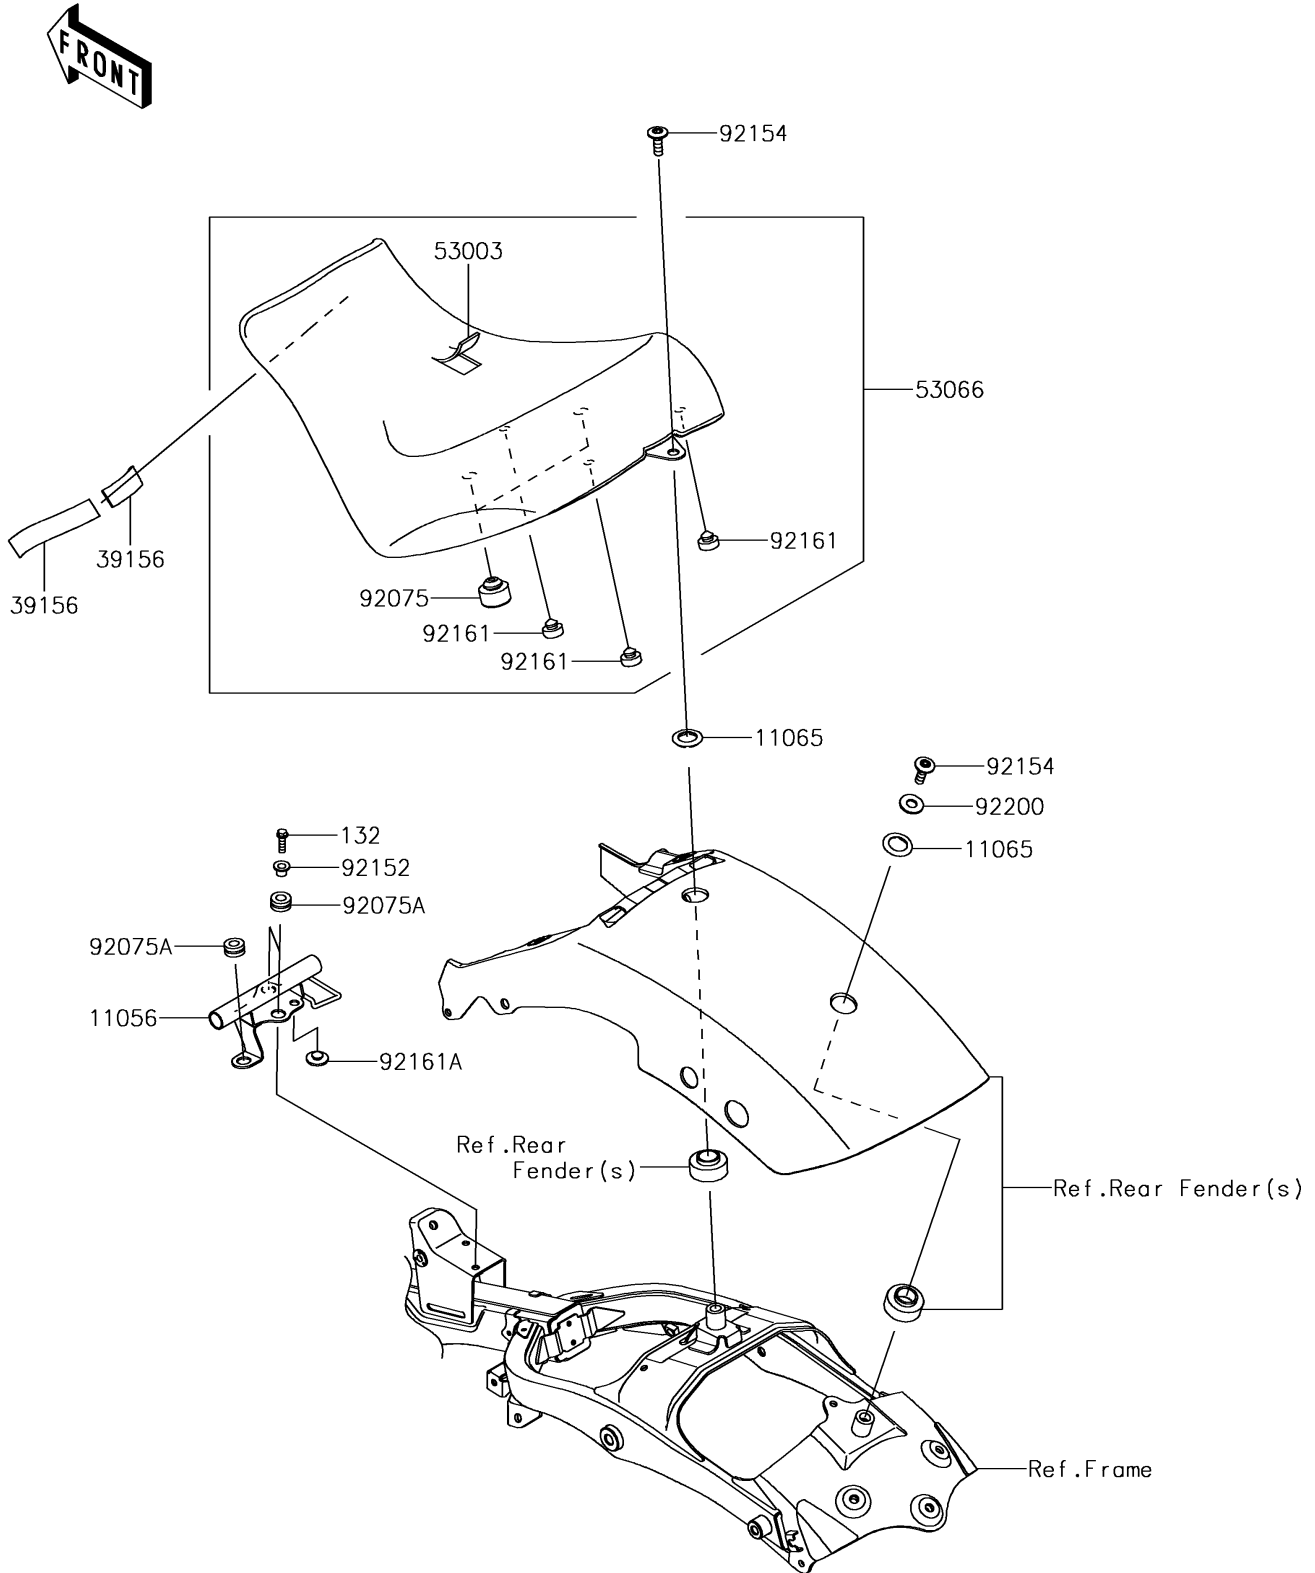

# 2017 Vulcan S ABS SE PARTS DIAGRAM

Seat

F2510

## 2017 Vulcan S ABS SE PARTS LIST

### Seat

ITEM NAME	PART NUMBER	QUANTITY
BRACKET,SEAT (Ref # 11056)	11056-4009	1
CAP (Ref # 11065)	11065-0872	2
BOLT-FLANGED-SMALL,6X20 (Ref # 132)	132BA0620	2
PAD,20X100X2 (Ref # 39156)	39156-1934	2
LEATHER,FR SEAT,BLACK (Ref # 53003)	53003-0387-MA	1
SEAT-ASSY,FR,BLACK (Ref # 53066)	53066-0502-MA	1
DAMPER (Ref # 92075)	92075-015	2
DAMPER (Ref # 92075A)	92075-1880	3
COLLAR,6.8X10X11.6 (Ref # 92152)	92152-0977	2
BOLT,SOCKET,8X25 (Ref # 92154)	92154-1805	2
DAMPER,10X20X8 (Ref # 92161)	92161-0855	3
DAMPER,8X22X10 (Ref # 92161A)	92161-1685	1
WASHER,10.5X24X2 (Ref # 92200)	92200-0987	1