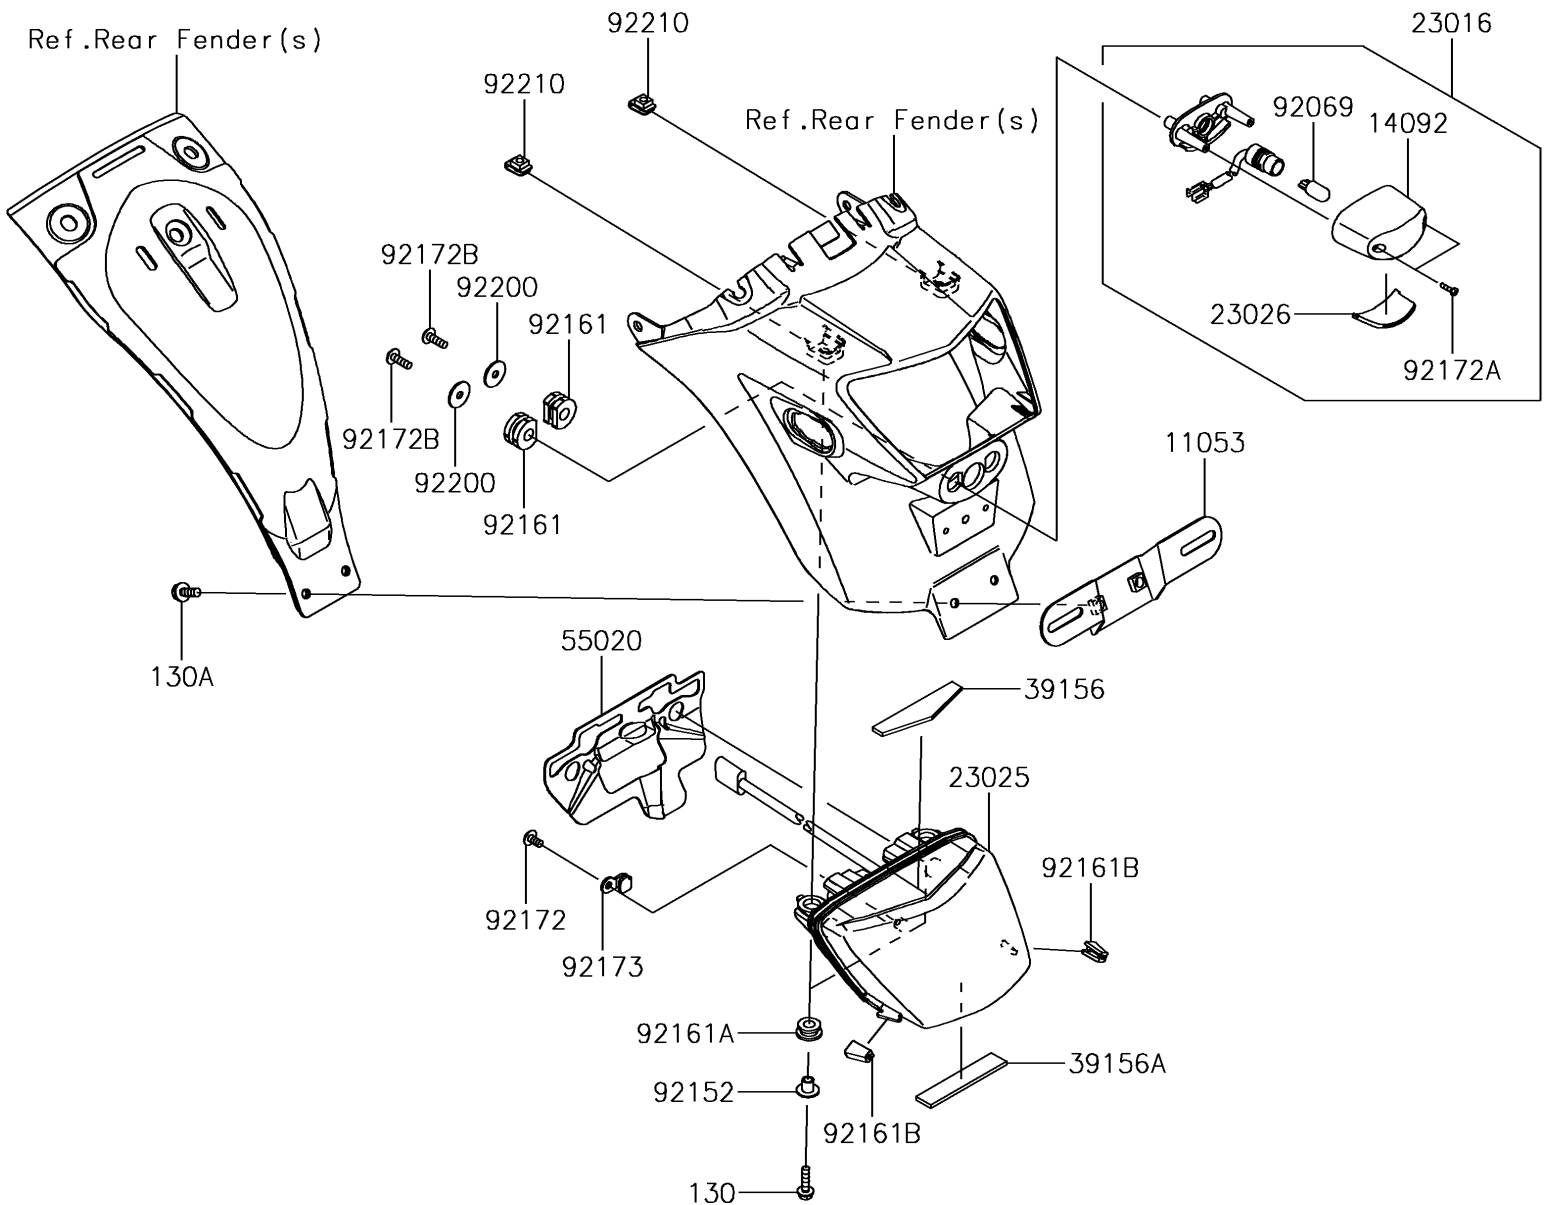

2017 Vulcan S ABS PARTS DIAGRAM

Taillight(s)

F2720

2017 Vulcan S ABS PARTS LIST

Taillight(s)

ITEM NAME	PART NUMBER	QUANTITY
BRACKET,LICENSE (Ref # 11053)	11053-0400	1
BOLT-FLANGED,5X20 (Ref # 130)	130BA0520	2
BOLT-FLANGED,6X16 (Ref # 130A)	130BA0616	2
COVER,LICENSE LAMP (Ref # 14092)	14092-0001	1
LAMP-ASSY,LICENCE (Ref # 23016)	23016-0582	1
LAMP-TAIL,LED (Ref # 23025)	23025-0342	1
LENS,LICENCE LAMP (Ref # 23026)	23026-0023	1
PAD,20X80X3 (Ref # 39156)	39156-1869	1
PAD,15X76X3 (Ref # 39156A)	39156-1928	1
GUARD,TAIL LAMP (Ref # 55020)	55020-1882	1
BULB,12V 5W (Ref # 92069)	92069-1016	1
COLLAR (Ref # 92152)	92152-1592	2
DAMPER (Ref # 92161)	92161-0776	2
DAMPER,8X18X8.1 (Ref # 92161A)	92161-1369	2
DAMPER,TAIL LAMP (Ref # 92161B)	92161-1694	2
SCREW,TAPPING,5X10 (Ref # 92172)	92172-0262	1
SCREW,TAPPING,2.9X13 (Ref # 92172A)	92172-0343	2
SCREW,TAPPING,5X16 (Ref # 92172B)	92172-0427	2
CLAMP (Ref # 92173)	92173-1337	1
WASHER,5.5X20X1.2 (Ref # 92200)	92200-0284	2
NUT,PLATE,5MM (Ref # 92210)	92210-0935	2