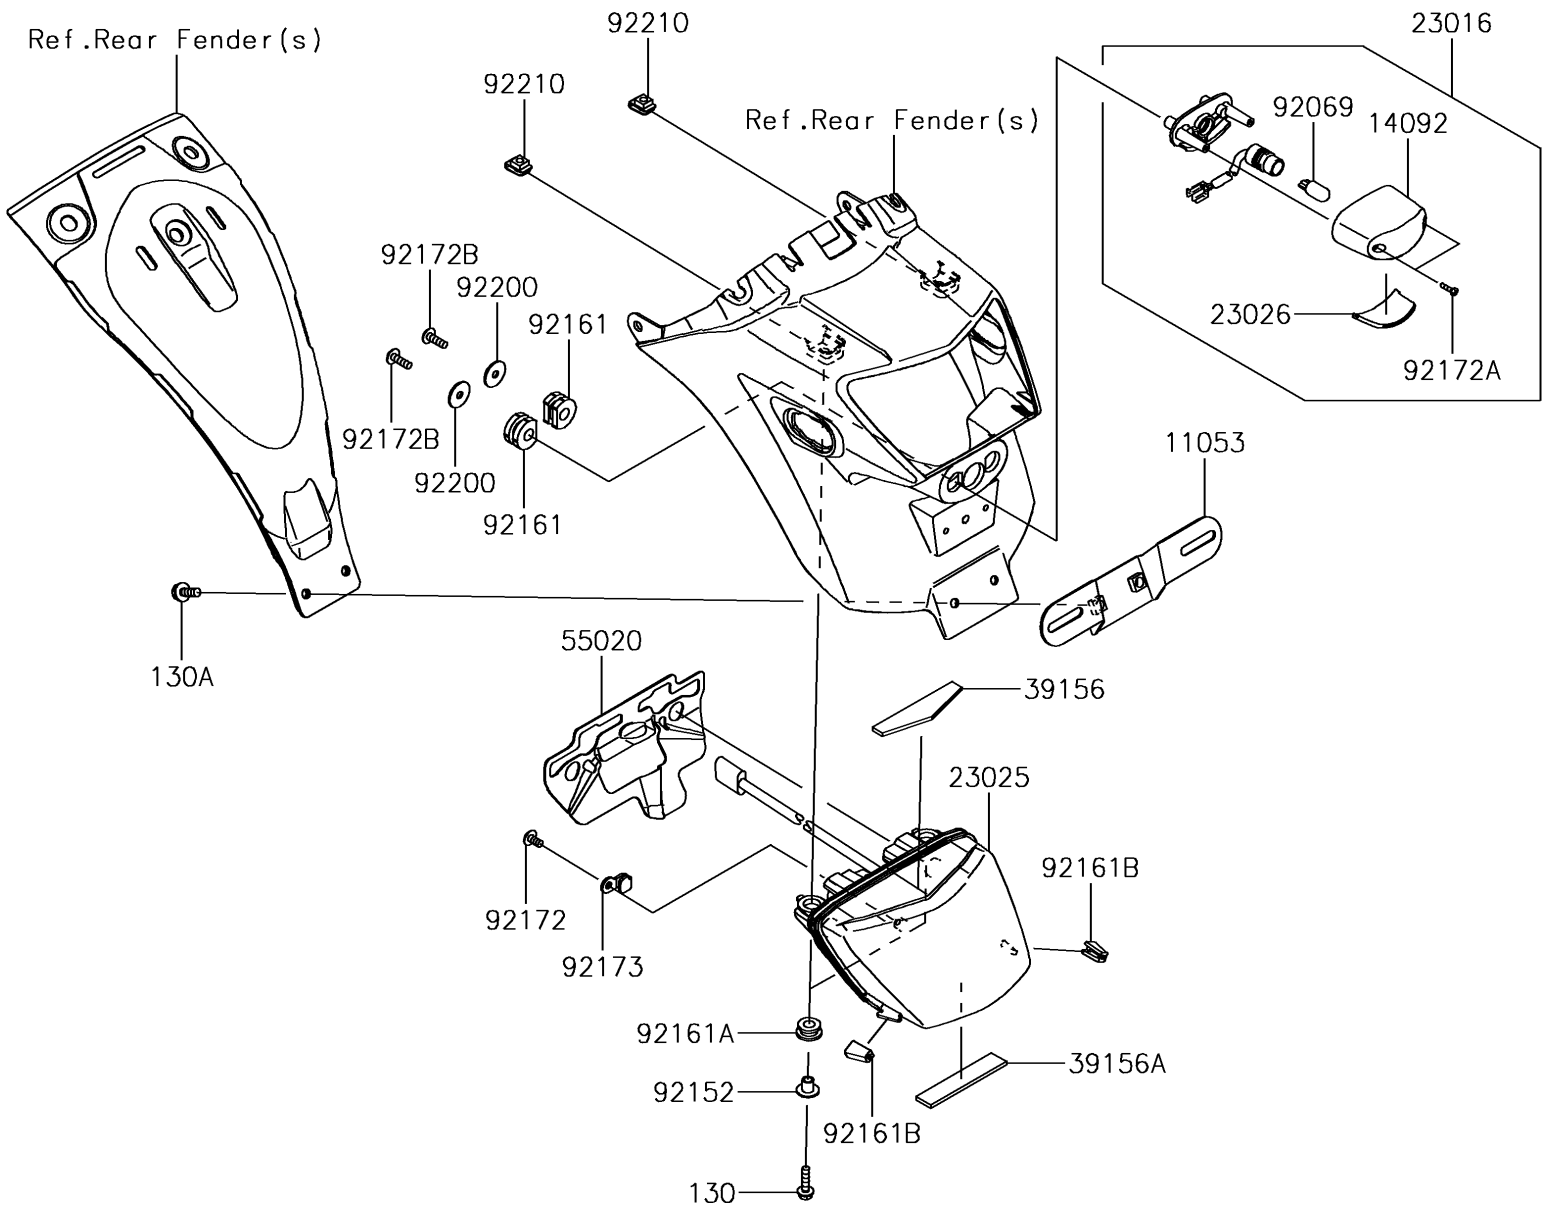

2017 Vulcan S ABS SE PARTS DIAGRAM

Taillight(s)

F2720

2017 Vulcan S ABS SE PARTS LIST

Taillight(s)

ITEM NAME	PART NUMBER	QUANTITY
BRACKET,LICENSE (Ref # 11053)	11053-0400	1
BOLT-FLANGED,5X20 (Ref # 130)	130BA0520	2
BOLT-FLANGED,6X16 (Ref # 130A)	130BA0616	2
COVER,LICENSE LAMP (Ref # 14092)	14092-0001	1
LAMP-ASSY,LICENCE (Ref # 23016)	23016-0582	1
LAMP-TAIL,LED (Ref # 23025)	23025-0342	1
LENS,LICENCE LAMP (Ref # 23026)	23026-0023	1
PAD,20X80X3 (Ref # 39156)	39156-1869	1
PAD,15X76X3 (Ref # 39156A)	39156-1928	1
GUARD,TAIL LAMP (Ref # 55020)	55020-1882	1
BULB,12V 5W (Ref # 92069)	92069-1016	1
COLLAR (Ref # 92152)	92152-1592	2
DAMPER (Ref # 92161)	92161-0776	2
DAMPER,8X18X8.1 (Ref # 92161A)	92161-1369	2
DAMPER,TAIL LAMP (Ref # 92161B)	92161-1694	2
SCREW,TAPPING,5X10 (Ref # 92172)	92172-0262	1
SCREW,TAPPING,2.9X13 (Ref # 92172A)	92172-0343	2
SCREW,TAPPING,5X16 (Ref # 92172B)	92172-0427	2
CLAMP (Ref # 92173)	92173-1337	1
WASHER,5.5X20X1.2 (Ref # 92200)	92200-0284	2
NUT,PLATE,5MM (Ref # 92210)	92210-0935	2